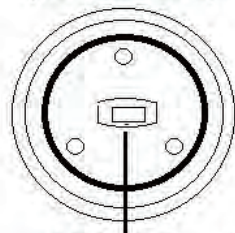

ON/OFF Switch

▲ Charge the unit in a place where the solar panel can be continually exposed to the sun.

▲ Avoid placing the unit where shade from buildings or objects which would block the solar panel while charging.

▲ As solar panel is equipped with daylight sensor, the product will automatically charge in daytime and light up at dusk or when the surroundings turn dark.

▲ The product can be charged in all operating modes.

WARNING & NOTICE

1. Do not look directly at the LED light, or it may damage your eyes.
2. Do not attempt to disassemble or remodel the product. Any changes can be dangerous and will void the warranty.
3. Please keep away from any flammable items, or explosion, property damages, or casual injuries may occur.
4. Please keep the solar panel clean to make sure the product can be properly charged. Frequently clean the solar panel as needed. Avoid scratching on the panel or it may lower charging efficiency.

PRODUCT SPECIFICATIONS

Material	ABS / Resin	Solar Panel	1.5 x 1.5 inches / 0.2W
Battery	Ni-H battery AA 300 mAh	Waterproof Performance	IP45
Size	7.9 x 5.5 x 12.0 inches	Accessories	1*Solar Light 1*User manual

This product has a 1-year limited warranty. For further information please visit our website at www.techkogroup.com

Copyright Reserved