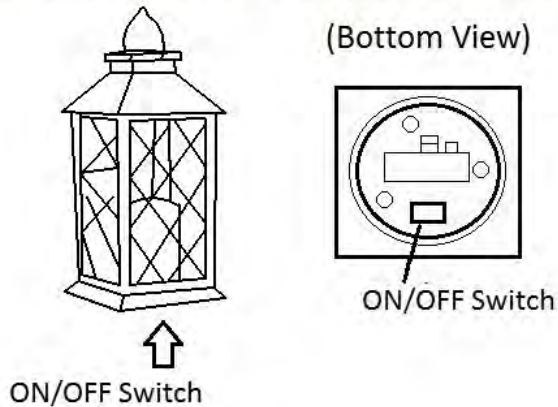

OPERATING INSTRUCTIONS

1. The power switch is located on bottom of the unit (see figures below).
2. Slide the switch to the ON position.
3. Even when the unit is switched ON in the daytime, it won't illuminate as the solar panel is equipped with a daylight sensor. It will automatically charge and turn on the LED lights at dusk or when the surroundings turn dark.

PRODUCT SPECIFICATIONS

Material	ABS / Glass	Solar Panel	1.5 x 1.5 inch / 0.32W
Battery	Ni-H battery AA 600 mAh	Waterproof Performance	IP45
Size	5.6 x 5.6 x 11.1 inch	Accessories	1*Solar Portable Lantern 1*User manual