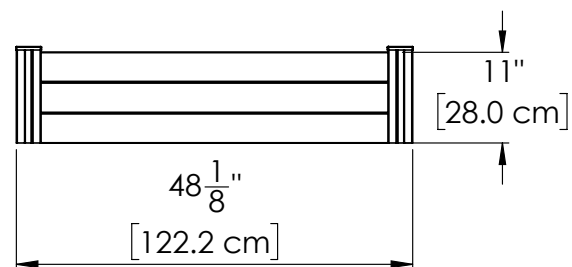

vita

4 X 4 X 11 GARDEN BED

4 X 4 X 11 JARDIN
4 X 4 X 11 JARDÍN

VT17108

HELLO@WEAREVITA.COM

1-800-282-9346
MONDAY - FRIDAY | 8AM - 5PM EST

VISIT WWW.WEAREVITA.COM
CLICK 'CHAT'

1

2

3

Item No.	Part Number	Description	Dimensions	QTY.
1	60047	Wallboard	44" x 11" (111.7 cm x 27.9 cm)	4
2	60048	Post	11.5" (29.2 cm)	4
3	60045	Post Cap - VITA	3 1/8" X 3 1/8" (7.9 cm X 7.9 cm)	4

**REQUIRED TOOLS AND MATERIALS
(NOT INCLUDED)**