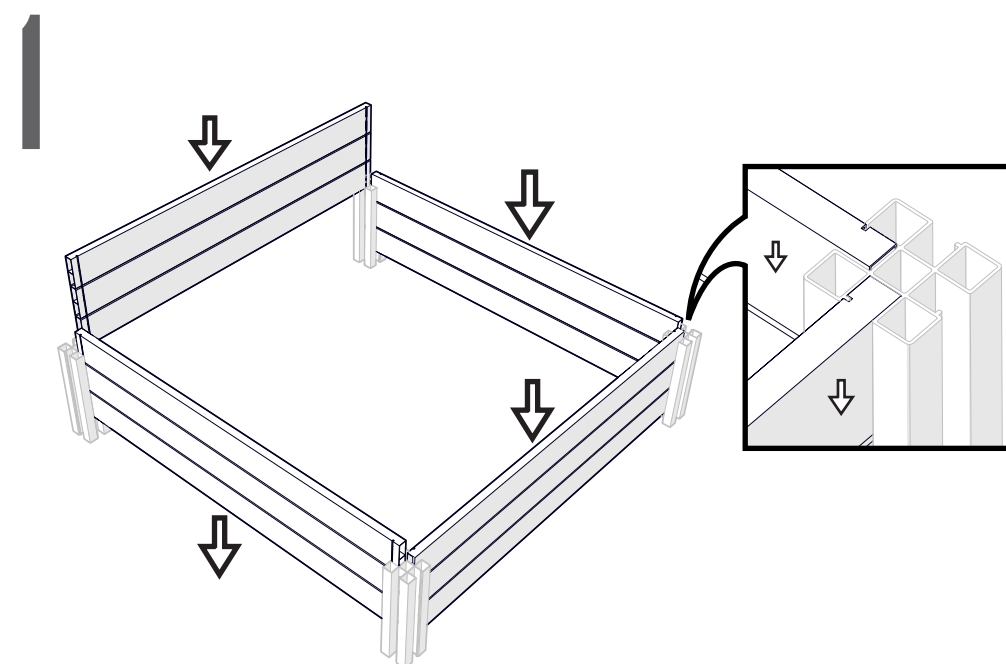

vita

4 X 4 X 11 GARDEN BED

4 X 4 X 11 JARDIN
4 X 4 X 11 JARDÍN

VT17108

HELLO@WEAREVITA.COM

1-800-282-9346
MONDAY - FRIDAY | 8AM - 5PM EST

VISIT WWW.WEAREVITA.COM
CLICK 'CHAT'

1

2

3

Item No.	Part Number	Description	Dimensions	QTY.
1	60047	Wallboard	44" x 11" (111.7 cm x 27.9 cm)	4
2	60048	Post	11.5" (29.2 cm)	4
3	60045	Post Cap - VITA	3 1/8" X 3 1/8" (7.9 cm X 7.9 cm)	4

**REQUIRED TOOLS AND MATERIALS
(NOT INCLUDED)**

**OUTILS ET MATÉRIEAUX REQUIS
(NON INCLUS)**

**HERRAMIENTAS Y MATERIALES REQUERIDOS
(NO INCLUIDOS)**

**354 L (Liters)
or
12.5 Ft³ (Cubic Feet)**

2