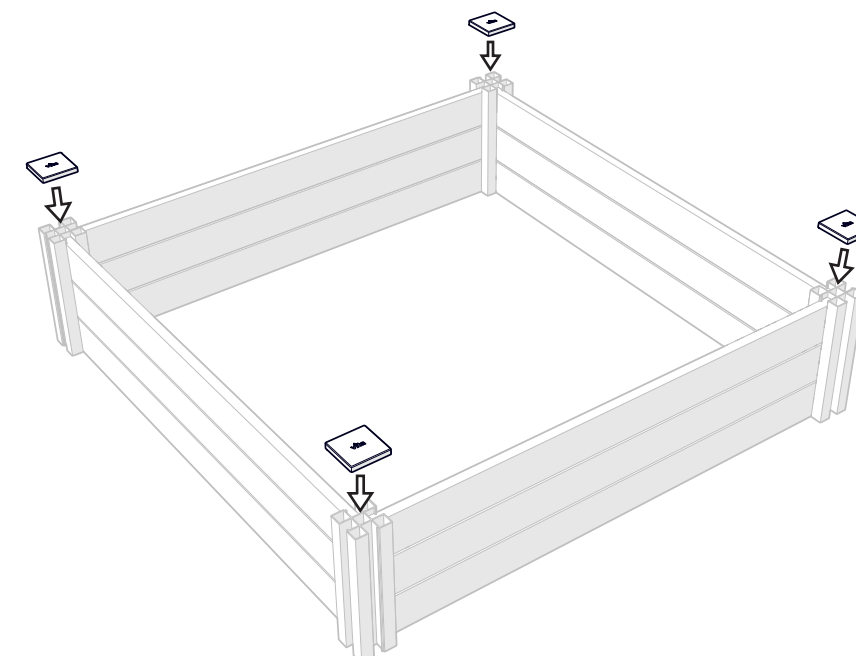

vita

4 X 4 X 11 GARDEN BED

4 X 4 X 11 JARDIN
4 X 4 X 11 JARDÍN

VT17108

HELLO@WEAREVITA.COM

1-800-282-9346
MONDAY - FRIDAY | 8AM - 5PM EST

VISIT WWW.WEAREVITA.COM
CLICK 'CHAT'

1

2

3

Item No.	Part Number	Description	Dimensions	QTY.
1	60047	Wallboard	44" x 11" (111.7 cm x 27.9 cm)	4
2	60048	Post	11.5" (29.2 cm)	4
3	60045	Post Cap - VITA	3 1/8" X 3 1/8" (7.9 cm X 7.9 cm)	4

**REQUIRED TOOLS AND MATERIALS
(NOT INCLUDED)**

**OUTILS ET MATÉRIEAUX REQUIS
(NON INCLUS)**

**HERRAMIENTAS Y MATERIALES REQUERIDOS
(NO INCLUIDOS)**

**354 L (Liters)
or
12.5 Ft³ (Cubic Feet)**

2