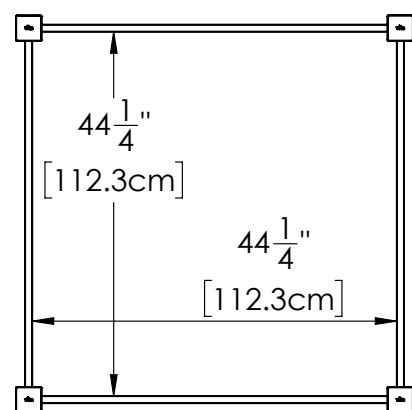

vita

4 X 4 X 11 GARDEN BED

4 X 4 X 11 JARDIN
4 X 4 X 11 JARDÍN

VT17108

HELLO@WEAREVITA.COM

1-800-282-9346
MONDAY - FRIDAY | 8AM - 5PM EST

VISIT WWW.WEAREVITA.COM
CLICK 'CHAT'

1

2

3

Item No.	Part Number	Description	Dimensions	QTY.
1	60047	Wallboard	44" x 11" (111.7 cm x 27.9 cm)	4
2	60048	Post	11.5" (29.2 cm)	4
3	60045	Post Cap - VITA	3 1/8" X 3 1/8" (7.9 cm X 7.9 cm)	4

**REQUIRED TOOLS AND MATERIALS
(NOT INCLUDED)**