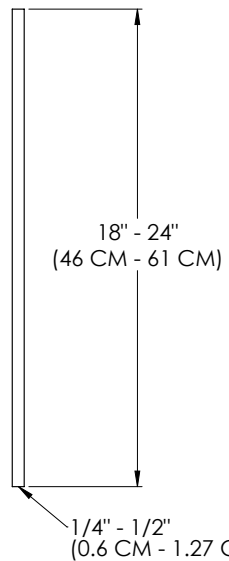

2

3

Item No.	Part Number	Description	Dimensions	QTY.
1	60047	Wallboard	44" x 11" (111.7 cm x 27.9 cm)	4
2	60048	Post	11.5" (29.2 cm)	4
3	60045	Post Cap - VITA	3 1/8" X 3 1/8" (7.9 cm X 7.9 cm)	4

**REQUIRED TOOLS AND MATERIALS
(NOT INCLUDED)**

**OUTILS ET MATÉRIEAUX REQUIS
(NON INCLUS)**

**HERRAMIENTAS Y MATERIALES REQUERIDOS
(NO INCLUIDOS)**

**354 L (Liters)
or
12.5 Ft³ (Cubic Feet)**

2

CONNECT MULTIPLES!
 CONNECTER PLUSIEURS!
 CONECTE LOS MÚLTIPLOS!