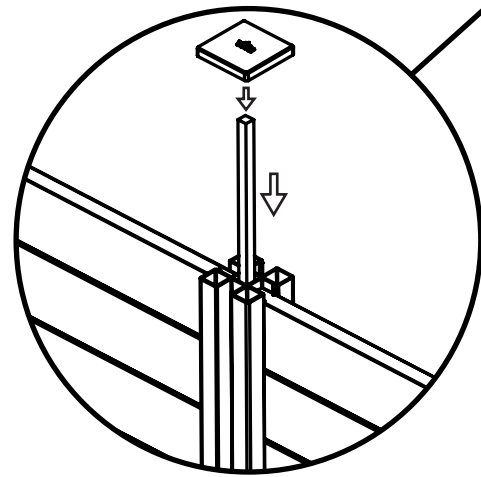

CONNECT MULTIPLES!
CONNECTER PLUSIEURS!
CONECTE LOS MÚLTIPLOS!

REBAR GROUND STAKE (NOT INCLUDED)
BARRE D'ARMATURE PIQUET AU SOL (NON INCLUS)
ESTACA DE TIERRA DE BARRA DE REFUERZO (NO INCLUIDA)