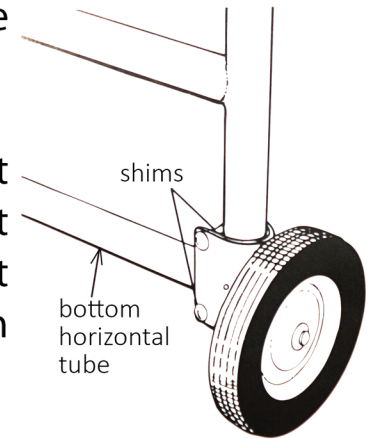

Part # 77002

**agra**link™  
GATEWARE

- Easily roll your gate open and closed
- For round tube gates of 1-5/8" to 2" OD
- Installs easily with Included hardware
- Galvanized corrosion resistance

Gate  
Wheel

## Mounting Instructions

(1) If tube diameter is less than 1-7/8" use shims inside the bracket.

(2) Mount the wheel bracket on the gate at the lowest horizontal tube with a bolt above and below the bottom horizontal tube.