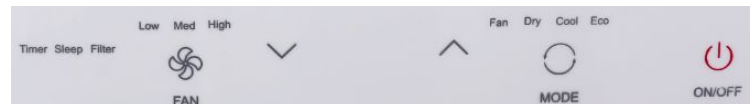

TECHNICAL SPECIFICATIONS

TECHNICAL SPECIFICATIONS	
Performance	
Model #	AAW06CR26
Dehumidification(Pints/24 hours)	19.2
Cooling / Heating Capacity (BTUs/hr)	6000 / --
CEER	11.0
Coverage (sq ft)	Up to 250
Refrigerant	R-32
Airflow (cfm) (hi/low)	180 - 206
Noise Level in dB(A)	51-55
Electrical	
Voltage / Freq / Amps	115V / 60Hz, 6.4A* / 4.8A
Plug Type / NEMA#	A / 5-15P
Watts – Cooling / Heating	535 / --
Electrical Receptacle	115V/15A
Control Features	
Thermostat Type	Electronic
Fan Speed Cooling	3
Fan Speed Only	3
Eco Mode	Yes
Display Type	LED
Dry Mode	Yes
Sleep Mode	Yes (on remote)
Timer	Yes, 24h on / off (on remote)
Filter Monitor	Yes
Unit Features	
Chassis Type	Fixed
Air Deflection	4-Way
Air Discharge Type	Top Discharge
Washable Filters	Yes
Filter Type	Easy Access
Accessories	
Installation Kits	Yes. included
Remote Controller	Yes. included
Approvals	
Safety	UL
Energy Star	--
Shipping	
Unit Dimension WxHxD (mm)	406 x 300 x 345

Net Weight (Kg)	17.5
Unit Dimension WxHxD (inch)	16 x 11.8 x 13.6
Net Weight (lbs)	38.6
Product	
Parts & Labor	2 years
UPC	

Note:

*: Rated Amps(A) / accorded UL 60335 Safety

Product Images

Sleek Design with Touch Control