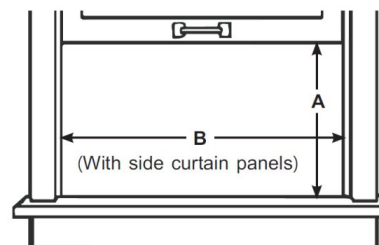

Window Opening

A: 12 2/5" (31.5 cm) min
B: 22" (56 cm) - 37 4/5" (96 cm)

All product, product specifications, and data are subject to change without notice to improve reliability, function, design or otherwise. ©2021 Hisense USA, All rights reserved

Hisense USA Corporation
7310 McGinnis Ferry Road, Suwanee, GA, 30024
1-888-935-8880
www.hisense-usa.com