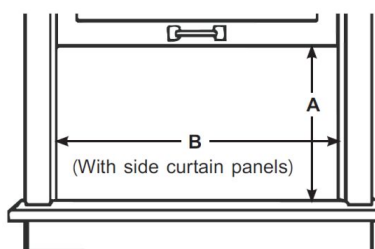

Window Opening

A: 13 3/5" (34.5cm) min
B: 24 1/2" (62.2cm) - 39" (99.1cm)

All product, product specifications, and data are subject to change without notice to improve reliability, function, design or otherwise. ©2021 Hisense USA, All rights reserved

Hisense USA Corporation
7310 McGinnis Ferry Road, Suwanee, GA, 30024
1-888-935-8880
www.hisense-usa.com