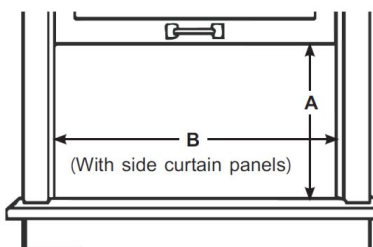

Product Dimensions	
Unit Dimension W x H x D (mm)	470×330×408
Net Weight (kg) (kits not included)	20.6
Unit Dimension WxHxD (inch)	18.50×13×16.10
Net Weight (lb)(kits not included)	45.4
Package Dimension W x H x D (mm)	560x375x510
Shipping Weight (kg)	26
Package Dimension W x H x D (inch)	22x14.8x20.1
Shipping Weight (lb)	57.3
Product	
Parts & Labor	Two years
UPC	850081340850

Note:

*: Rated Amps(A) / accorded UL 60335 Safety

Product Images

Sleek Design with Touch Control

Window Opening

A: 13 3/5" (34.5cm) min

B: 24 1/2" (62.2cm) - 39" (99.1cm)

All product, product specifications, and data are subject to change without notice to improve reliability, function, design or otherwise. ©2021 Hisense USA, All rights reserved