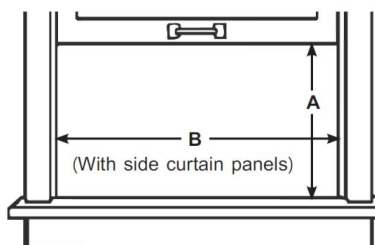

Product Dimensions	
Unit Dimension W x H x D (mm)	480×370×545
Net Weight (kg) (kits not included)	30.6
Unit Dimension WxHxD (inch)	18.90×14.57×21.46
Net Weight (lb) (kits not included)	67.5
Package Dimension W x H x D (mm)	560x430x595
Shipping Weight (kg)	34.9
Package Dimension W x H x D (inch)	22x16.9x23.4
Shipping Weight (lb)	76.9
Product	
Parts & Labor	Two years
UPC	

Note:

*: Rated Amps(A) / accorded UL 60335 Safety

Product Images

Sleek Design with Touch Control

Window Opening

A: 15 1/5" (38.6cm) min

B: 24 9/10" (63.2cm) - 39" (99.1cm)

All product, product specifications, and data are subject to change without notice to improve reliability, function, design or otherwise. ©2021 Hisense USA, All rights reserved