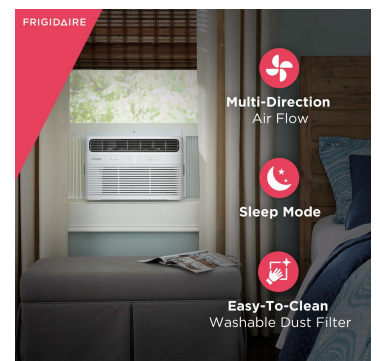

Product Photography