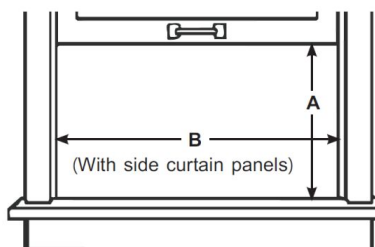

Product Dimensions	
Unit Dimension W x H x D (mm)	480×370×545
Net Weight (kg) (kits not included)	29.9
Unit Dimension WxHxD (inch)	18.890×14.57×21.46
Net Weight (lb) (kits not included)	65.9
Package Dimension W x H x D (mm)	560x430x595
Shipping Weight (kg)	34.2
Package Dimension W x H x D (inch)	22x16.9x23.4
Shipping Weight (lb)	75.4
Product	
Parts & Labor	Two years
UPC	850072177144

Note:

*: Rated Amps(A) / accorded UL 60335 Safety

Product Images

Sleek Design with Touch Control

Window Opening

A: 15 1/5" (38.6cm) min

B: 24 9/10" (63.2cm) - 39" (99.1cm)

All product, product specifications, and data are subject to change without notice to improve reliability, function, design or otherwise. ©2021 Hisense USA, All rights reserved