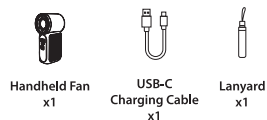

Set Includes

Warnings

1. Read all instructions and warnings before use.
2. Make sure to turn the power off when not in use.
3. Do not drop, strike, or subject the product to strong impact, as this may cause internal damage.
4. Do not disassemble, modify, or attempt to repair the product yourself.
5. Do not expose the product to fire or extreme heat to avoid the risk of danger.
6. If the product becomes excessively hot, deformed, or abnormal during charging, stop charging immediately.
7. Do not use while sleeping or unconscious.
8. Children should not use this product without adult supervision.
9. Unattended use of electric products on animals, children or incapacitated persons may be dangerous.
10. Do not use this product while charging.
11. In the rare event of experiencing any sensation of overheating or discomfort while using any AlphaCool™ product, immediately remove product and turn power off.
12. Avoid allowing hair near the air inlet to prevent hair from getting caught in the air cavity.
13. Do not attempt to touch internal turbines or components to avoid potential injury or damage to the product.
14. Do not use excessive force when unfolding the fan as this may damage the product.
15. Do not store below -4°F (-20°C) or above 120°F (49°C).
16. Do not allow fan or internal components to come into contact with water or other liquids. If water or other liquids enter the fan's interior while in use immediately remove the fan and turn it off. Continued use of a potentially damaged product may result in fire or an electrical shock.
17. It is important to maintain at least 25% of your battery power when not in use. Failure to do this will result in performance problems and reduced battery life.
18. Recycle in accordance with local regulations.