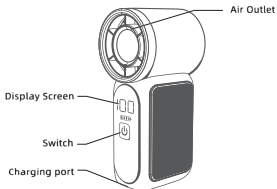

Product Description

How to Use

1. Press and hold the power button for 2 seconds to turn the fan on. The display will light up and the fan will start at Speed 1.
2. Each short press of the power button will increase the speed in the following sequence: Speed 2 → Speed 4 → Speed 6 → Speed 8 → Speed 10.
3. After reaching the highest speed, press the power button again to turn the fan off.
4. The fan supports up to 100 speed levels, depending on continued button presses.