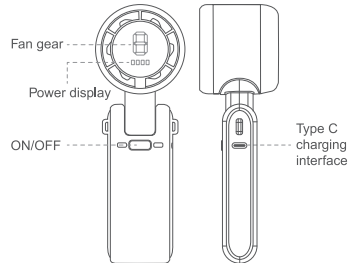

Description

Instructions

1. Press the power button once to turn on the fan at Speed 1. The digital display will show "1."
 - Press the button again to switch to Speed 2 ("2").
 - Press again to switch to Speed 3 ("3").
 - Press again to switch to Speed 4 ("4").
 - Press again to switch to Speed 5 ("5").
 - Press once more to turn the fan off. The LED light will turn off. The fan cycles through speeds in this sequence.
2. When the fan is powered on, the green indicator lights show the remaining battery level:
 - 4 green lights on: 75–100%
 - 3 green lights on: 50–74%
 - 2 green lights on: 25–49%
 - 1 green light on: 4–24%
 - 1 green light flashing: 0–3% (device will shut off soon)
 - When the green lights turn off and the white light turns on, the battery is depleted and the device needs to be charged.
3. Charging Indicator:
 - 1 flashing green light: 0–24%
 - 2 flashing green lights: 25–50%
 - 3 flashing green lights: 51–74%
 - 4 flashing green lights: 75–99%
 - 4 solid green lights: 100% (fully charged)

Product Parameters

Input	5V---1A	Product size	6.7 x 2.3 x 2 in
Maximum power	7W	Product weight	192g
Battery Capacity	2400MAH	Working time	2-6 hours
Charging Time	2.5 hours	Product Color	White