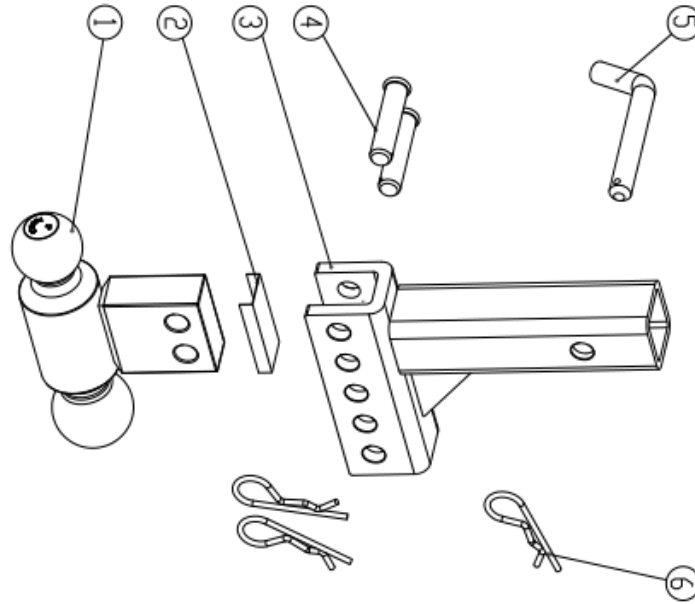

UT623510 Steel Tow 5" Drop

Exploded View and Part list

Part List:

Part No.	Part Description	Qty
UT623510-1	2" & 2 5/16 " Dual hitch ball	1PC
UT623510-2	Anti-rattle pad	1PC
UT623510-3	5" Drop Shank	1PC
UT623510-4	Height Pins	2PC
UT623510-5	Hitch Pin	1PC
UT623510-6	Standard Pins	3PC