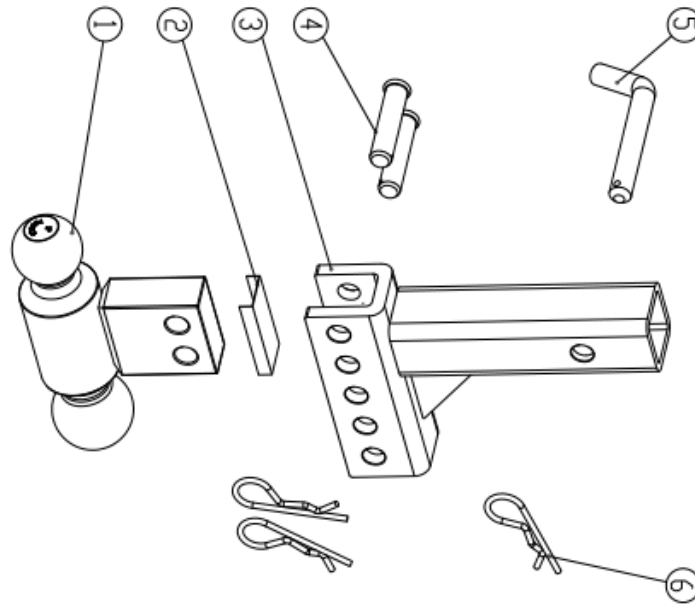

UT623810 Steel Tow 8" Drop

Exploded View and Part list

Part List:

Part No.	Part Description	Qty
UT623810-1	2" & 2 5/16 " Dual hitch ball	1PC
UT623810-2	Anti-rattle pad	1PC
UT623810-3	8" Drop Shank	1PC
UT623810-4	Hitch Pin	2PC
UT623810-5	Height Pins	1PC
UT623810-6	Standard Pins	3PC