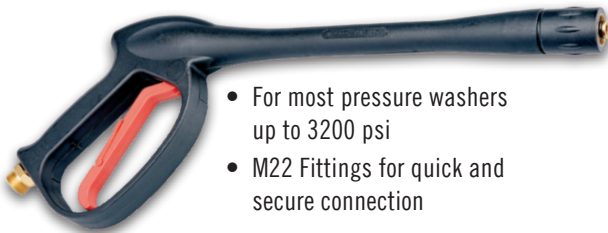

### Commercial Pressure Washer **NEW!**

**PowerBlast™ 3000** is a wall mountable pressure washer and reel combination unit. The pressure washer head unit is available by itself, or with a 50 ft or 100 ft spring-loaded reel. **The PowerBlast™ 3000 is perfect for equipment or golf cart wash down!**

#### features

- 3000 psi working pressure
- 1.20 GPM flow rate – Saves water compared to standard hose with high pressure nozzle
- Industrial motor durable enough for commercial daily use and high longevity
- The non-scuffing **PowerBlast™ pressure washer hose** is the lightest weight and most flexible in the industry
- **Self-contained unit** includes pressure washer gun, 4 spray tips, wand, and foam cannon
- 110-volt unit plugs directly into standard outlet for easy use
- Both of the 50 ft and 100 ft spring-loaded reels are self-retracting
- **The pressure washer is available by itself, or add a spring-loaded reel**

#### PowerBlast™ Pressure Washer Gun

- For most pressure washers up to 3200 psi
- M22 Fittings for quick and secure connection