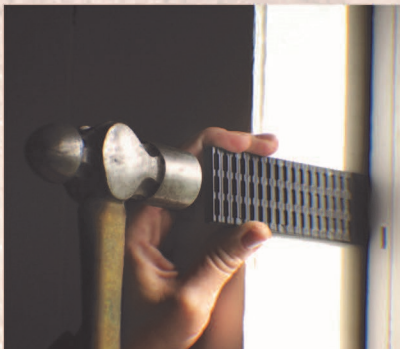

ALL GLAZELOCK PRODUCTS ARE MADE IN THE USA

GLAZELOCK TAPERED SHIMS

**WILL NOT
ROT OR SHRINK**
like traditional
wood shims!

Our new cost effective shim has its own unique gripping system. It breaks off clean and can easily be nailed through.

- Recycled Plastic
- Resists Splitting
- Waterproof
- Breaks Off Clean
- No Swelling
- No Rotting
- Unique Gripping System
- Made in the USA

GLAZELOCK SHIMS INC. HAS BEEN A MANUFACTURER OF STRUCTURAL PLASTIC SHIMS SINCE 1997. WE PRIDE OURSELVES WITH QUALITY PRODUCTS, QUICK TURN AROUND TIME, AND GREAT CUSTOMER SERVICE.