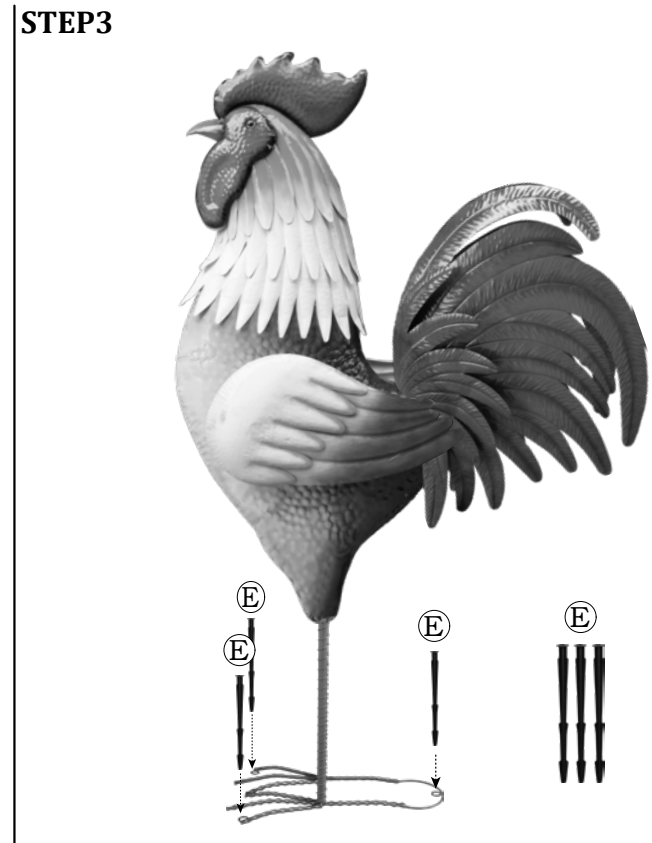

# 6FT ROOSTER

## ASSEMBLY INSTRUCTIONS

SKU # 6023398

RUSTIC • VINTAGE • CLASSIC

Please read instructions carefully before assembly. Retain for future reference.

Parts List

Assembly Instructions

For Decoration Only.  
Not a Toy.  
Not intended for children.