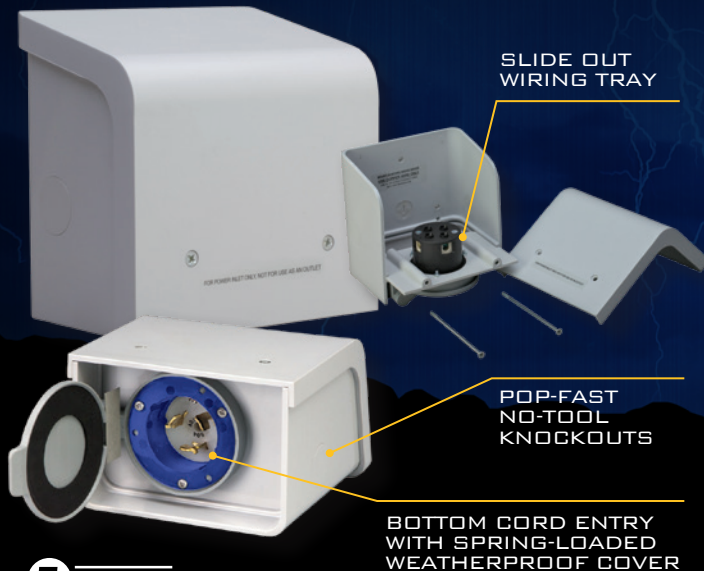

THE POWER INLET BOXES PREFERRED BY ELECTRICIANS FOR THE PAST 40 YEARS

IN
AND
STOCK
READY TO
SHIP

PB-SERIES POWER INLET BOXES

M
METAL

NEMA 3R
Rated

PC

POWDER COATED
STEEL

Model#	Amps	Rating, VAC	Config
PB15	15A Ⓢ	15A@125V	5-15
PB20	20A Ⓢ	20A@125/250V	L14-20
PB30	30A Ⓢ	30A@125/250V	L14-30
PB31	30A Ⓢ	30A@125V	L5-30
PB50	50A Ⓢ	50A@125/250V	CS6375
PB51	50A Ⓢ	50A@125V	CS6377

ASSEMBLED IN
USA

UL US
LISTED

PBN-SERIES POWER INLET BOXES

NM
NON-METAL

NEMA 3R
Rated

X

HIGH IMPACT
ABS PLASTIC

Model#	Amps	Rating, VAC	Config
PBN15	15A Ⓢ	15A@125V	5-15
PBN20	20A Ⓢ	20A@125/250V	L14-20
PBN30	30A Ⓢ	30A@125/250V	L14-30
PBN31	30A Ⓢ	30A@125V	L5-30
PBN50	50A Ⓢ	50A@125/250V	CS6375
PBN51	50A Ⓢ	50A@125V	CS6377
PBN52	50A Ⓢ	50A@125/250V	14-50