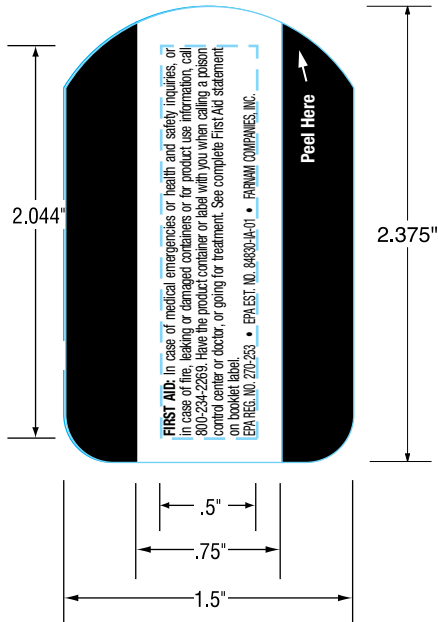

8 PANEL - FARNAM HORSE LEAFLET

ALL TEXT MUST BE .125" IN FROM EDGE OF LEAFLET.

FOLD TEMPLATE IN HALF HORIZONTALLY TO BACK UP.

Outside w/
Text Areas
Defined By
Dashed Lines

Inside w/
Text Areas
Defined By
Dashed Lines