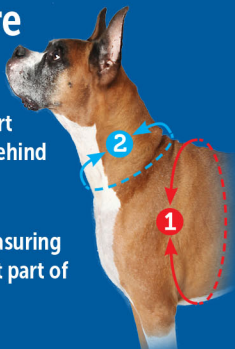

protect. teach. love.®

3 in 1 Harness

How To Measure

1

Chest Girth – Wrap measuring tape around the deepest part of the dog's rib cage behind the front legs

2

Neck Girth – Wrap measuring tape around the widest part of the dog's neck

Harness Size	Weight Range	Girth Measurement	Neck Girth Measurement
X-Small	10-20 lbs.	13"-19" Girth	9"-14" Neck
Small	20-35 lbs.	19"-24" Girth	14"-18" Neck
Medium	35-65 lbs.	24"-34" Girth	18"-26" Neck
Large	65-95 lbs.	29.5"-42.5" Girth	24"-38" Neck