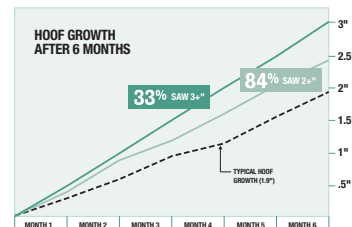

*Field test showed average increased hoof growth **>.5 inches** for horses on **Hooflex® Concentrated Hoof Builder Supplement** over 6 months compared to control group. And 33% of horses on the supplement reported more than **3 inches** of hoof growth.