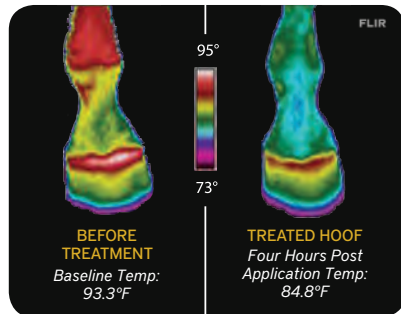

The average hoof uses 3 ounces of **Magic Cushion**® – about the size of a golf ball. Adjust the amount according to your horse's hoof size.

Visit the Learning Center at Absorbine.com for application instructions.