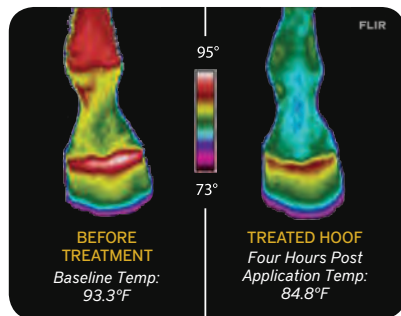

The average hoof uses 3 ounces of **Magic Cushion**® – about the size of a golf ball. Adjust the amount according to your horse's hoof size.

Visit the Learning Center at Absorbine.com for application instructions.