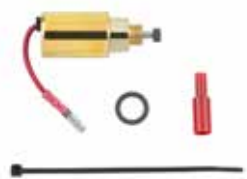

SOLENOID REPAIR KIT		COMMAND AND COURAGE
MODELS	CH11-CH16, CH410-CH450, CV11-CV16, CV430-CV450, SV470-SV620	
PART NUMBER	12 757 33-S