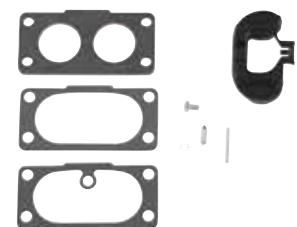

FLOAT REPAIR KIT

COMMAND PRO

MODELS

CH750, CH940-CH1000, CV750, CV940-CV1000

PART NUMBER

24 757 49-S