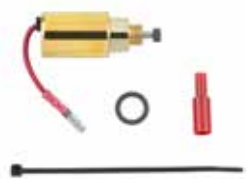

SOLENOID REPAIR KIT		COMMAND AND COURAGE
MODELS		CH11-CH16, CH410-CH450, CV11-CV16, CV430-CV450, SV470-SV620
PART NUMBER		12 757 33-S