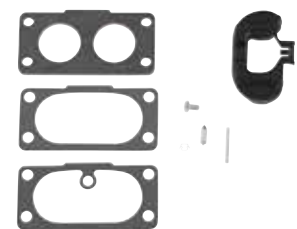

FLOAT REPAIR KIT

COMMAND PRO

MODELS

CH750, CH940-CH1000, CV750, CV940-CV1000

PART NUMBER

24 757 49-S