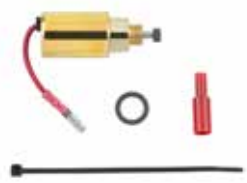

SOLENOID REPAIR KIT		COMMAND AND COURAGE
MODELS	CH11-CH16, CH410-CH450, CV11-CV16, CV430-CV450, SV470-SV620	
PART NUMBER	12 757 33-S