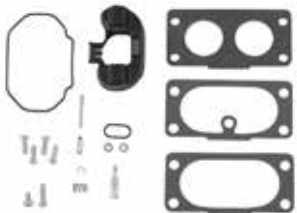

CARBURETOR REPAIR KIT

COMMAND PRO

MODELS

CH750, CH940-CH1000, CV750, CV940-CV1000

PART NUMBER

24 757 51-S (Keihin Carburetor)