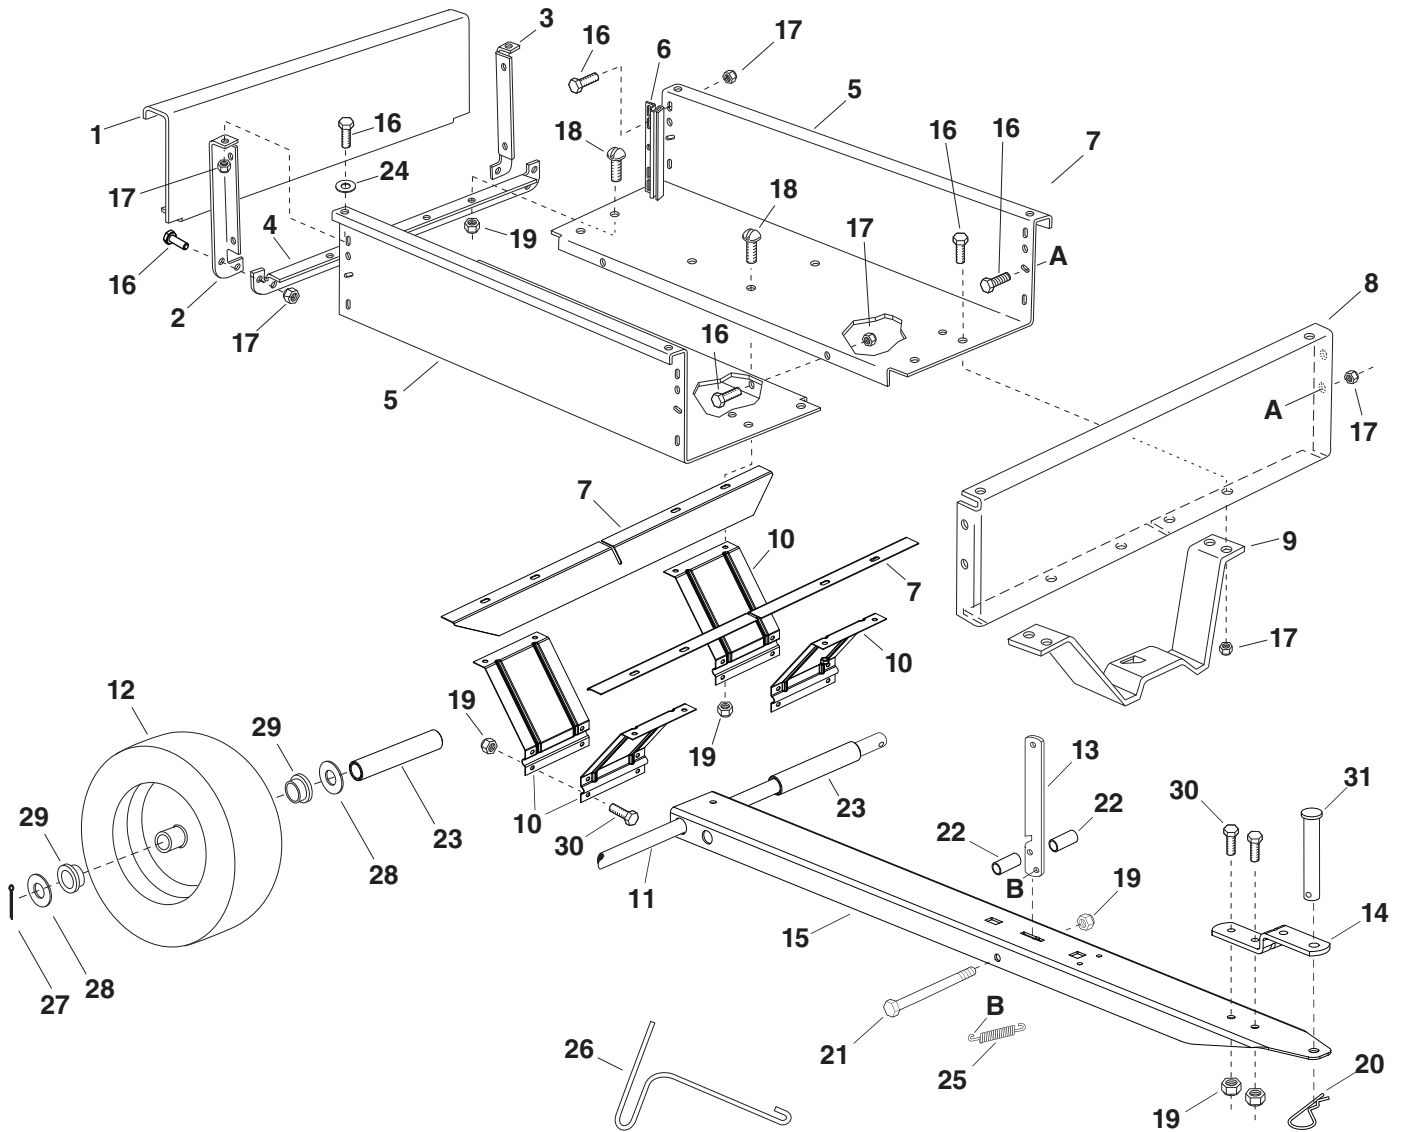

45-03038 / 967 02 71-01

REF.	PART NO.	QTY.	DESCRIPTION	REF.	PART NO.	QTY.	DESCRIPTION
1	24907BL3	1	Tailgate	18	43814	12	Slit. Truss Hd. Bolt, 5/16-18 x 3/4"
2	24144BL1	1	Angle, RH Rear	19	47810	23	Nylock Nut, 5/16-18
3	24143BL1	1	Angle, LH Rear	20	43343	1	Hair Cotter Pin, 1/8" (#4)
4	24142BL1	1	Angle, Lower Rear	21	46782	1	Hex Bolt, 5/16-18 x 3"
5	28115BL3	2	Cart Body	22	42563	2	Spacer, 0.375" x 0.5" x 1"
6	23548	2	Guide, Tailgate	23	27846	2	Spacer, 0.65" x 0.88" x 4.75"
7	27980BL1	2	Bed Support	24	43088	2	Washer, 1/4"
8	28116BL3	1	Front Panel	25	47408	1	Extension Spring
9	27843BL1	1	Latch Stand Bracket	26	47622	1	Spring Puller Tool
10	27844BL1	4	Wheel Support	27	43010	2	Cotter Pin, 1/8" x 1-1/4"
11	24908	1	Axle	28	R19212016	4	Washer, .656" x 1.25" x .059"
12	40880	2	Wheel	29	40880 BRG	4	Wheel Bearing (included in wheel)
13	24498BL1	1	Latch Lock Lever	30	43182	10	Bolt, Hex 5/16 - 18 x 3/4
14	23687BL1	1	Hitch Bracket	31	HA23638	1	Hitch Pin
15	28117BL3	1	Draw Bar Tongue		45841	1	Owner's Manual
16	43012	23	Hex Bolt, 1/4-20 x 3/4"				
17	47189	23	Nylock Nut, 1/4-20				