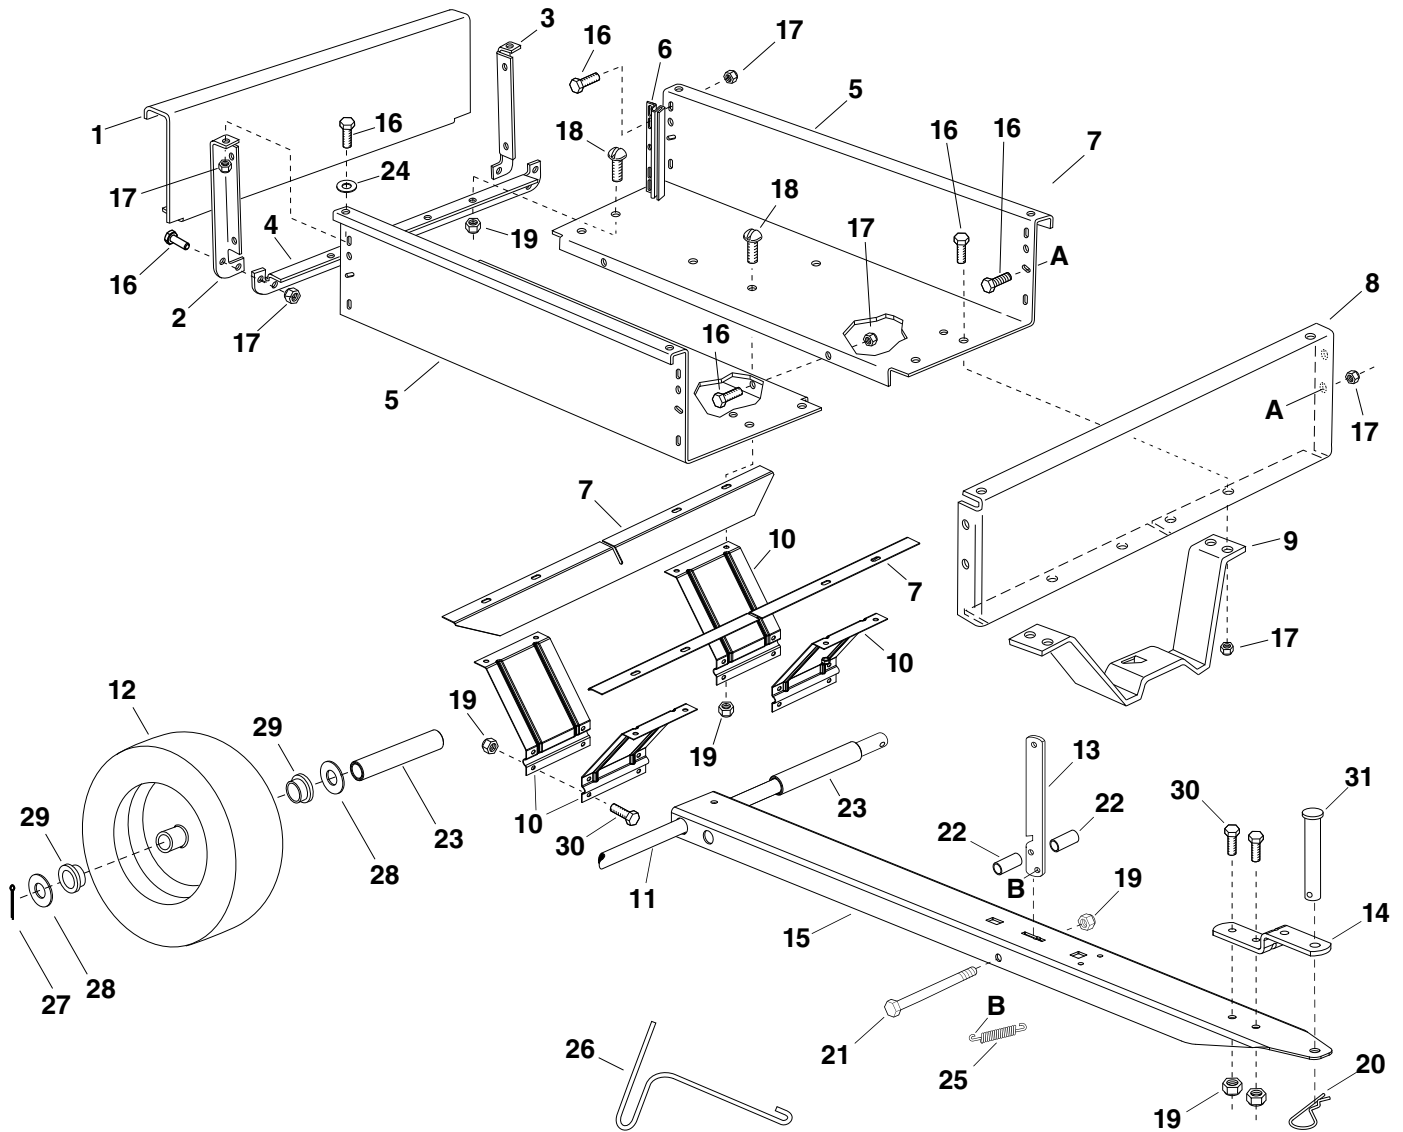

45-03038 / 967 02 71-01

REF.	PART NO.	QTY.	DESCRIPTION	REF.	PART NO.	QTY.	DESCRIPTION
1	24907	1	Tailgate	18	43814	12	Slit. Truss Hd. Bolt, 5/16-18 x 3/4"
2	24144	1	Angle, RH Rear	19	47810	23	Nylock Nut, 5/16-18
3	24143	1	Angle, LH Rear	20	43343	1	Hair Cotter Pin, 1/8" (#4)
4	24142	1	Angle, Lower Rear	21	46782	1	Hex Bolt, 5/16-18 x 3"
5	28115	2	Cart Body	22	42563	2	Spacer, 0.375" x 0.5" x 1"
6	23548	2	Guide, Tailgate	23	27846	2	Spacer, 0.65" x 0.88" x 4.75"
7	27980	2	Bed Support	24	43088	2	Washer, 1/4"
8	28116	1	Front Panel	25	47408	1	Extension Spring
9	27843	1	Latch Stand Bracket	26	47622	1	Spring Puller Tool
10	27844	4	Wheel Support	27	43010	2	Cotter Pin, 1/8" x 1-1/4"
11	24908	1	Axle	28	R19212016	4	Washer, .656" x 1.25" x .059"
12	40880	2	Wheel	29	40880 BRG	4	Wheel Bearing (included in wheel)
13	24498	1	Latch Lock Lever	30	43182	10	Bolt, Hex 5/16 - 18 x 3/4
14	23687	1	Hitch Bracket	31	HA23638	1	Hitch Pin
15	28117	1	Draw Bar Tongue		45841	1	Owner's Manual
16	43012	23	Hex Bolt, 1/4-20 x 3/4"				
17	47189	23	Nylock Nut, 1/4-20				