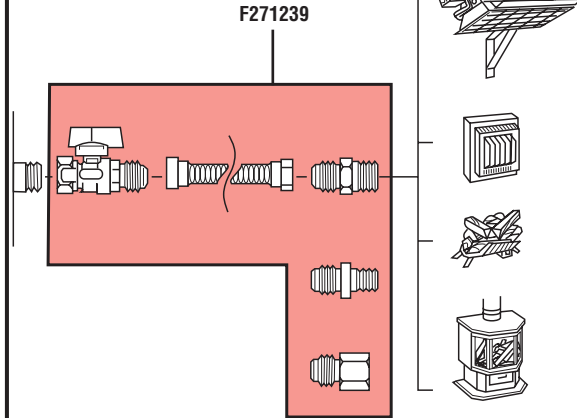

Stock #:
Mr. Heater #

Description/Usage:

Application(s):

F271239

**“One Stop” Universal Gas Appliance
“Hook-Up” Kit**

Everything needed for installation.
Complete gas hook-up of most gas
appliances. Typical applications
include gas logs, unvented wall
mount heaters, gas stoves and
garage heaters.