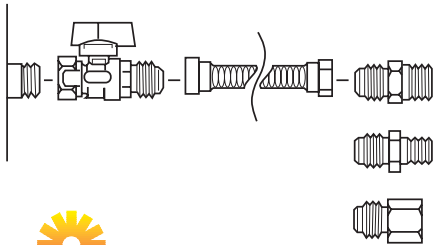

Stock #:
Mr. Heater #

Description/Usage:

Application(s):

F271239

**“One Stop” Universal Gas Appliance
“Hook-Up” Kit**

Everything needed for installation.
Complete gas hook-up of most gas
appliances. Typical applications
include gas logs, unvented wall
mount heaters, gas stoves and
garage heaters.