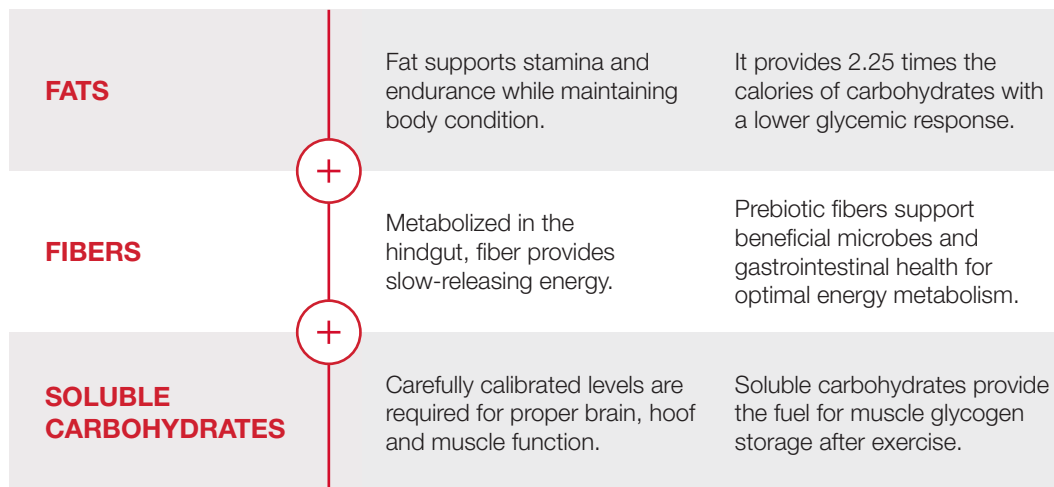

THE SCIENCE BEHIND THE FORMULA

Ultium® Competition Horse Formula is a blended fuel based on a unique ratio of three fuel sources: fat, fiber and soluble carbohydrates. Your equine athletes don't rely on just one fuel source at a time – they draw energy from all three “tanks” interchangeably to use the right fuel for the right task.

SUSTAINED ENERGY SYSTEM®

FEEDING DIRECTIONS

Start with the amounts of Ultium® Competition Horse Formula given for the weight and lifestyle of the horse. After observing the horse for a period, the amount fed may be gradually increased or decreased to obtain the desired body condition and weight. For feeding directions outside the ranges addressed in these feeding charts, please contact your local Purina retailer or Purina Customer Service at 800-227-8941.

LIFESTYLE	Weight of horse in pounds			
	800	1,000	1,200	1,400
Minimum Hay or Equivalent Pasture*	9.50	12.00	14.50	17.00
<i>Ultium® Competition**</i>	(lbs/day)			
Light Work	3.50	4.50	5.50	6.25
Moderate Work	5.00	6.00	7.25	8.50
Heavy Work	6.25	7.75	9.25	10.75

* This is the recommended minimum amount of hay to be fed. If feeding more hay, you may reduce the feeding rate of Ultium® Competition Horse Formula to maintain appropriate body condition.

** To meet nutrient requirements, do not feed less than 0.3 lbs. per 100 lbs. of body weight per day for mature horses at maintenance (3 lbs. per 1000-lb horse). If your horse gains too much weight at the minimum feeding rate, transition to Purina® Enrich Plus® Ration Balancing Feed.

NOTE: Feeding rates of Ultium® Competition Horse Formula and forage may be adjusted or feed may be top-dressed with Purina® Amplify® High-Fat Supplement for additional calories. Hard-working horses may also benefit from supplementation with Purina® Supersport® Amino Acid Supplement.

A 4-pound meal of Ultium® Competition Horse Formula supplies a full serving of Outlast® Supplement.

GUARANTEED ANALYSIS

Crude Protein (min)	11.70%
Lysine (min)	0.70%
Methionine (min)	0.50%
Threonine (min)	0.40%
Crude Fat (min)	12.40%
Crude Fiber (min)	18.50%
Acid Detergent Fiber (max)	21.00%
Neutral Detergent Fiber (max)	37.00%
Starch (max)	10.00%
Sugars (max)	7.50%
Calcium (min)	0.85%
Calcium (max)	1.35%
Phosphorus (min)	0.50%
Sodium (max)	0.70%
Magnesium (min)	0.35%
Potassium (min)	1.20%
Copper (min)	65.00 ppm
Selenium (min)	0.60 ppm
Selenium (max)	0.72 ppm
Zinc (min)	240.00 ppm
Vitamin A (min)	3,000 IU/lb
Vitamin D₃ (min)	700 IU/lb
Vitamin E (min)	150 IU/lb
Omega-3 Fatty Acid (min)	0.75%
Omega-6 Fatty Acid (min)	3.50%

For more information, contact your local Purina retailer or visit purinamills.com/horse-feed.

FEED GREATNESS®