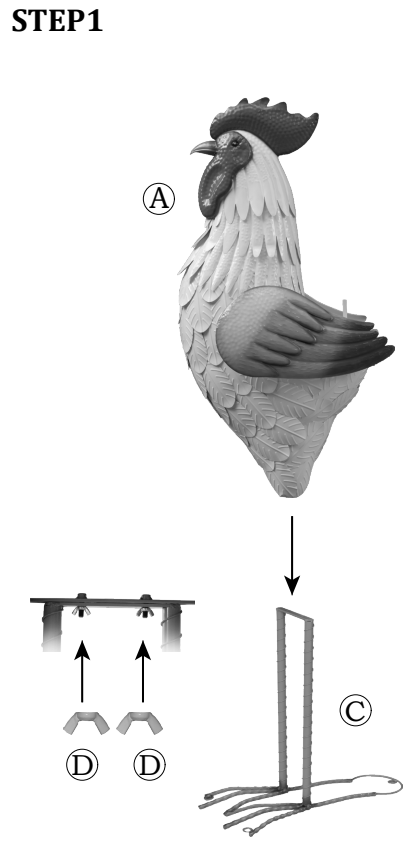

6FT AMERICANA METAL ROOSTER

ASSEMBLY INSTRUCTIONS
 SKU # 2596802

RUSTIC • VINTAGE • CLASSIC

Please read instructions carefully before assembly. Retain for future reference.

Parts List

Assembly Instructions

For Decoration Only.
 Not a Toy.
 Not intended for children.

Distributed by TRACTOR SUPPLY COMPANY
 5401 Virginia Way, Brentwood TN 37027
 For customer support call 1-888-376-9601
 www.TractorSupply.com
 MADE IN CAMBODIA