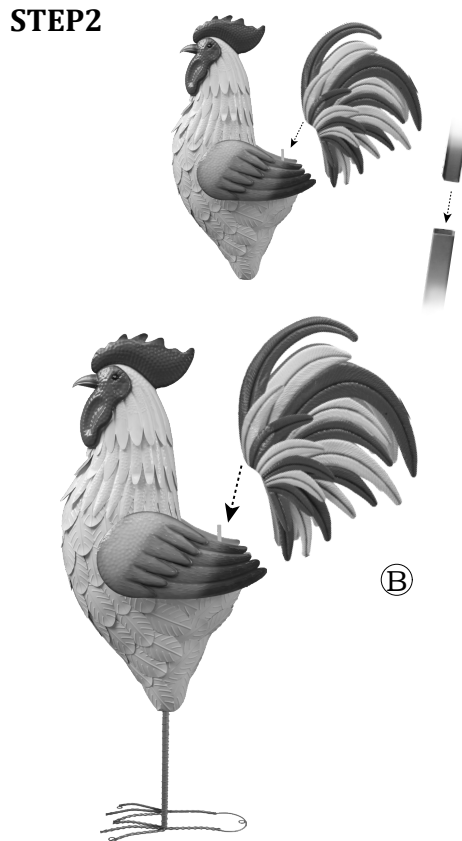

6FT AMERICANA METAL ROOSTER

ASSEMBLY INSTRUCTIONS
 SKU # 2596802

RUSTIC • VINTAGE • CLASSIC

Please read instructions carefully before assembly. Retain for future reference.

Parts List

Assembly Instructions

For Decoration Only.
 Not a Toy.
 Not intended for children.

Distributed by TRACTOR SUPPLY COMPANY
 5401 Virginia Way, Brentwood TN 37027
 For customer support call 1-888-376-9601
 www.TractorSupply.com
 MADE IN CAMBODIA