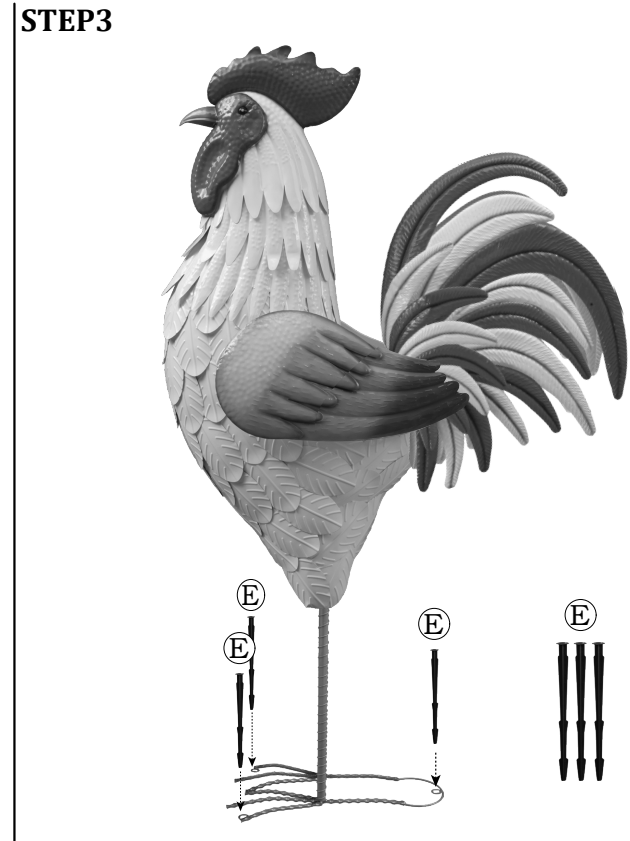

6FT AMERICANA METAL ROOSTER

ASSEMBLY INSTRUCTIONS
 SKU # 2596802

RUSTIC • VINTAGE • CLASSIC

Please read instructions carefully before assembly. Retain for future reference.

Parts List

Assembly Instructions

For Decoration Only.
 Not a Toy.
 Not intended for children.

Distributed by TRACTOR SUPPLY COMPANY
 5401 Virginia Way, Brentwood TN 37027
 For customer support call 1-888-376-9601
 www.TractorSupply.com
 MADE IN CAMBODIA