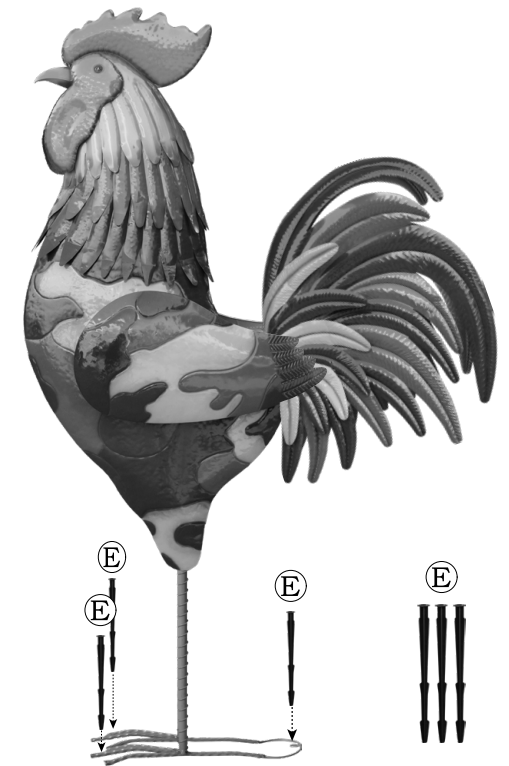

# 6FT CAMO ROOSTER

ASSEMBLY INSTRUCTIONS

SKU # 2592594

RUSTIC • VINTAGE • CLASSIC

Please read instructions carefully before assembly. Retain for future reference.

Parts List

Assembly Instructions

Ⓐ 1 Piece

Ⓑ 1 Piece

Ⓒ 1 Piece

Ⓓ 2 Pieces

Ⓔ 3 Pieces

**STEP1**

**STEP2**

**STEP3**

For Decoration Only.