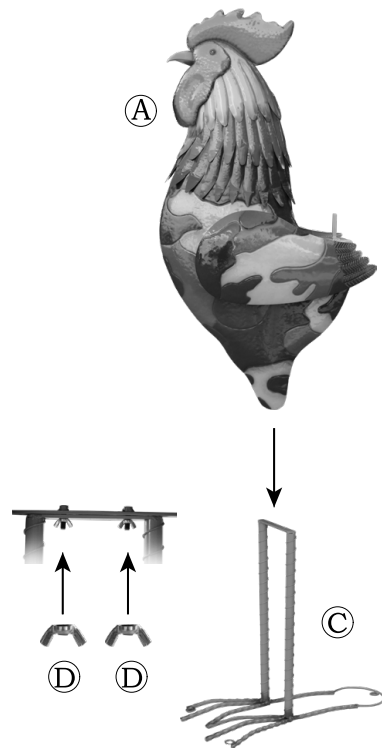

# 6FT CAMO ROOSTER

ASSEMBLY INSTRUCTIONS

SKU # 2592594

RUSTIC • VINTAGE • CLASSIC

Please read instructions carefully before assembly. Retain for future reference.

Parts List

Assembly Instructions

Ⓐ 1 Piece

Ⓑ 1 Piece

Ⓒ 1 Piece

Ⓓ 2 Pieces

Ⓔ 3 Pieces

**STEP1**

**STEP2**

**STEP3**

For Decoration Only.