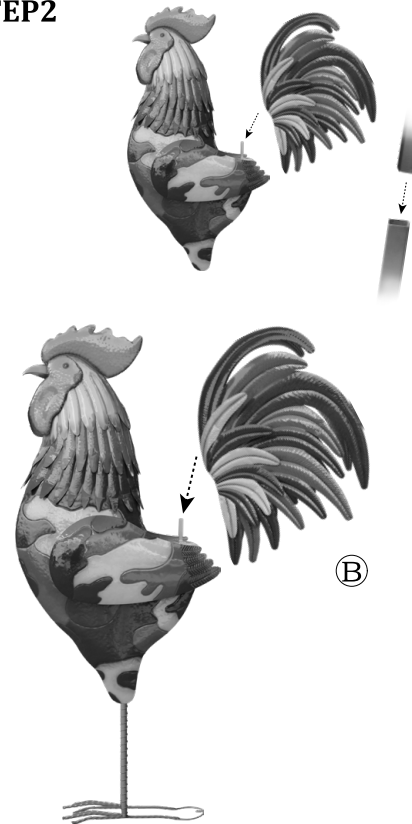

# 6FT CAMO ROOSTER

ASSEMBLY INSTRUCTIONS

SKU # 2592594

RUSTIC • VINTAGE • CLASSIC

Please read instructions carefully before assembly. Retain for future reference.

Parts List

Assembly Instructions

Ⓐ 1 Piece

Ⓑ 1 Piece

Ⓒ 1 Piece

Ⓓ 2 Pieces

Ⓔ 3 Pieces

**STEP1**

**STEP2**

**STEP3**

For Decoration Only.