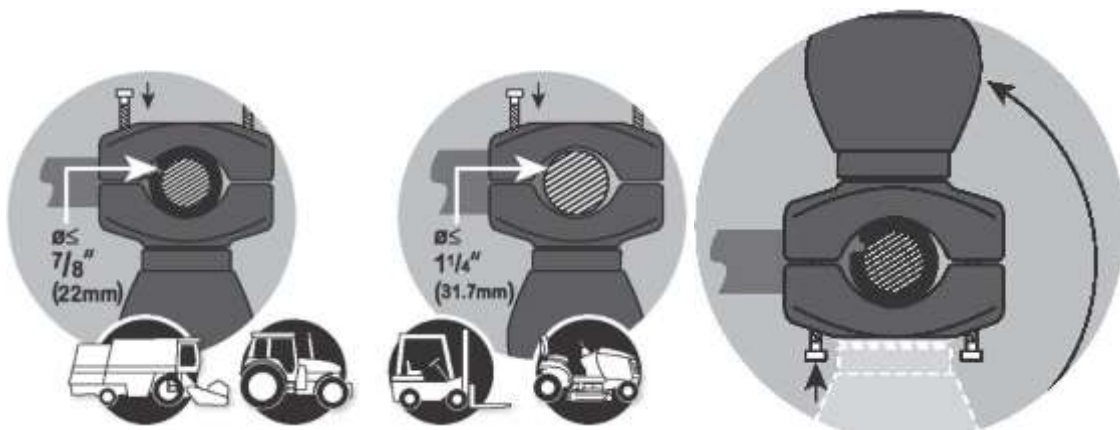

For effortless turning of tractors and other off-road equipment.

- Clamp securely grips all wheels up to 1-1/4" thick
- Comfortable ergonomic handle with smooth spinning design
- For off-road equipment use only