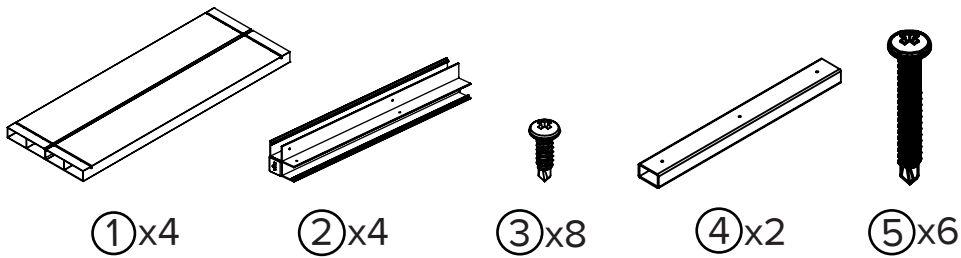

ASSEMBLE WALL PANELS AND FLOOR BRACE
ASSEMBLEZ LES PAROIS ET LE SUPPORT DE PLANCHER
MONTE LOS PANELES DE PARED Y EL SOPORTE DEL SUELO