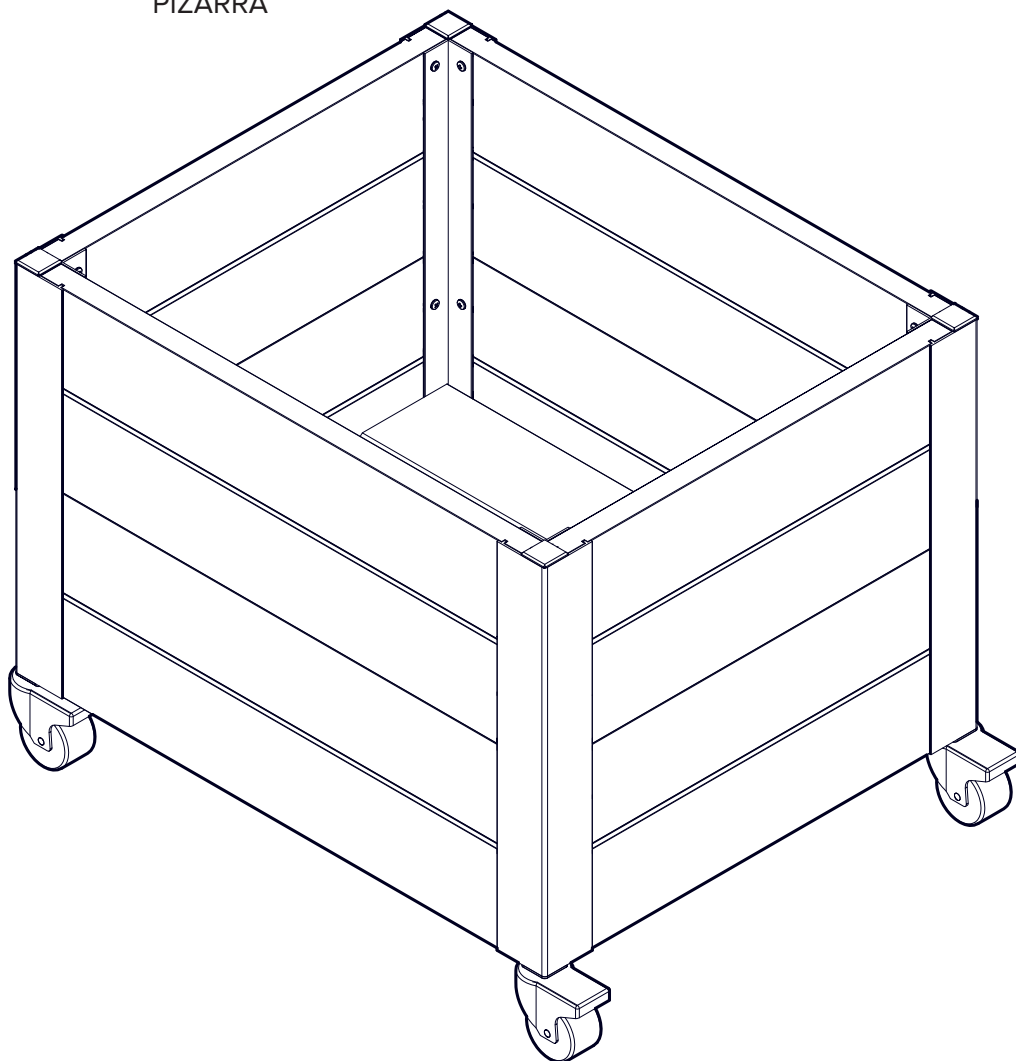

**ASSEMBLY GUIDE
GUIDE DE MONTAGE
GUÍA DE MONTAJE**

ROLLER GARDEN JARDINIÈRE À ROUES JARDÍN RODANTE

VT17129 / VT17637

WHITE
BLANC
BLANCO

SLATE
ARDOISE
PIZARRA

REQUIRED TOOLS AND MATERIALS (NOT INCLUDED)
 OUTILS ET MATÉRIAUX REQUIS (NON INCLUS)
 HERRAMIENTAS Y MATERIALES REQUERIDOS (NO INCLUIDOS)

Item No.	Part Number (White)	Part Number (Slate)	Description	Dimensions	Qty.
1	10341	16358	Long Wallboard	20" x 7 3/8" (50.7cm x 18.6cm)	4
2	10339	16356	Post	14 7/8" (37.7 cm)	4
3	20016	20066	Short Screw	#8 x 5/8" (1.6 cm)	16
4	10345	16362	Floor Brace	13 3/8" (34.1 cm)	2
5	20047	20080	Long Screw	#8 x 1 1/4" (3.2 cm)	6
6	10342	16359	Short Wallboard	16" x 7 3/8" (40.5cm x 18.6cm)	4
7	20111	20111	Caster Wheel	3 3/8" (8.4 cm)	4
8	10346	16363	Floorboard	20" x 7 3/8" (50.7 cm x 18.6 cm)	1
9	10347	16364	Notched Floorboard	20" x 8 1/2" (50.7 cm x 21.7 cm)	1