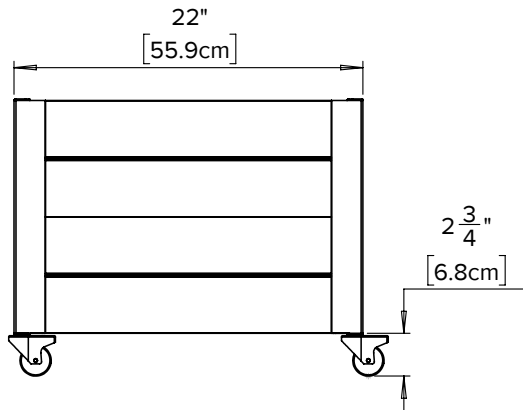

WEAREVITA.COM
 Click - Cliquer - Hacer Clic
 "Chat"

WEAREVITA.COM/SUPPORT

HELLO@WEAREVITA.COM

1-800-282-9346

@VITAHOMEANDGARDEN

PRODUCT DIMENSIONS

DIMENSIONS DU PRODUIT

DIMENSIONES DEL PRODUCTO

Item No.	Part Number (White)	Part Number (Slate)	Description	Dimensions	Qty.
1	10341	16358	Long Wallboard	20" x 7 3/8" (50.7cm x 18.6cm)	4
2	10339	16356	Post	14 7/8" (37.7 cm)	4
3	20016	20066	Short Screw	#8 x 5/8" (1.6 cm)	16
4	10345	16362	Floor Brace	13 3/8" (34.1 cm)	2
5	20047	20080	Long Screw	#8 x 1 1/4" (3.2 cm)	6
6	10342	16359	Short Wallboard	16" x 7 3/8" (40.5cm x 18.6cm)	4
7	20111	20111	Caster Wheel	3 3/8" (8.4 cm)	4
8	10346	16363	Floorboard	20" x 7 3/8" (50.7 cm x 18.6 cm)	1
9	10347	16364	Notched Floorboard	20" x 8 1/2" (50.7 cm x 21.7 cm)	1

PARTS LIST
LISTE DES PIÈCES
LISTADO DE PIEZAS

1 x4

2 x4

3 x16

4 x2

5 x6

6 x4

7 x4