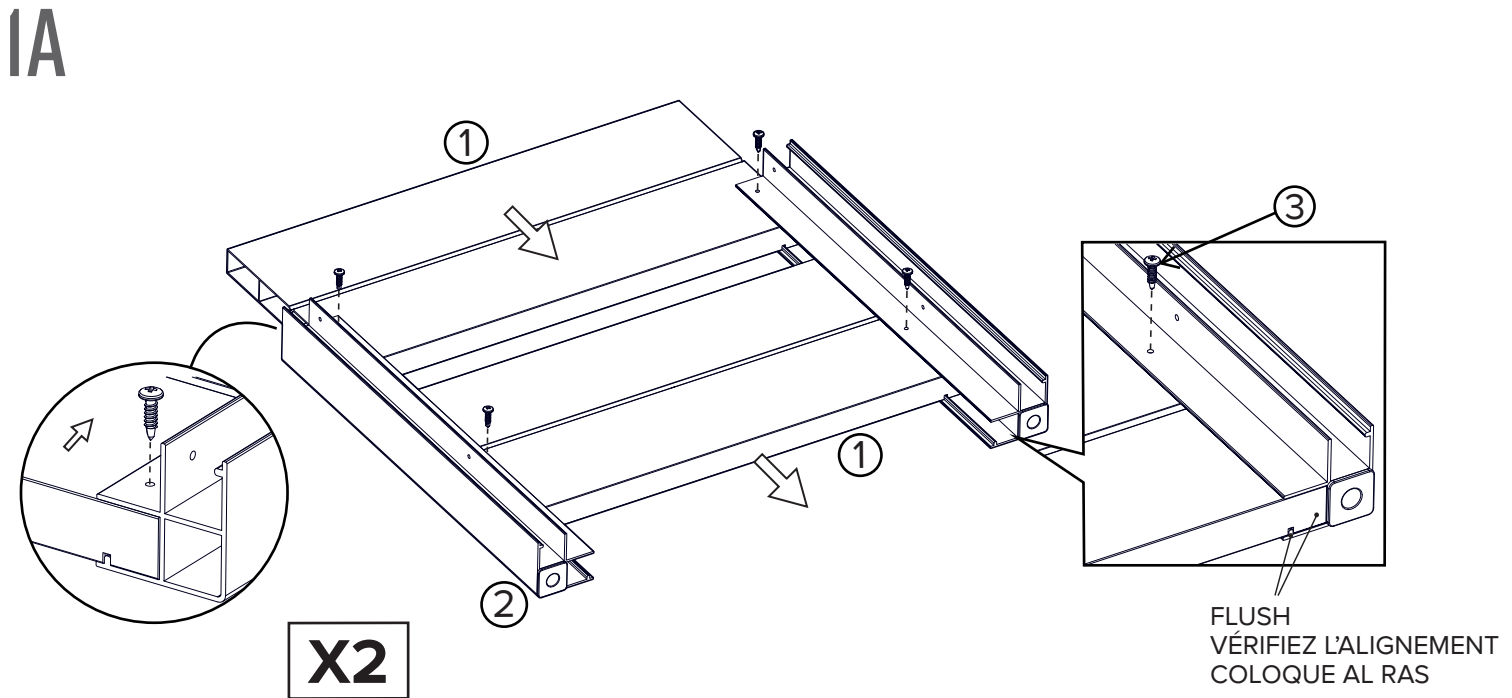

ASSEMBLE WALL PANELS AND FLOOR BRACE
ASSEMBLEZ LES PAROIS ET LE SUPPORT DE PLANCHER
MONTE LOS PANELES DE PARED Y EL SOPORTE DEL SUELO