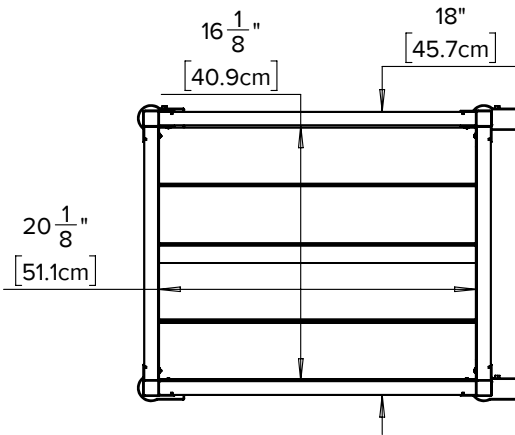

WEAREVITA.COM
 Click - Cliquer - Hacer Clic
 "Chat"

WEAREVITA.COM/SUPPORT

HELLO@WEAREVITA.COM

1-800-282-9346

@VITAHOMEANDGARDEN

PRODUCT DIMENSIONS

DIMENSIONS DU PRODUIT

DIMENSIONES DEL PRODUCTO

Item No.	Part Number (White)	Part Number (Slate)	Description	Dimensions	Qty.
1	10341	16358	Long Wallboard	20" x 7 3/8" (50.7cm x 18.6cm)	4
2	10339	16356	Post	14 7/8" (37.7 cm)	4
3	20016	20066	Short Screw	#8 x 5/8" (1.6 cm)	16
4	10345	16362	Floor Brace	13 3/8" (34.1 cm)	2
5	20047	20080	Long Screw	#8 x 1 1/4" (3.2 cm)	6
6	10342	16359	Short Wallboard	16" x 7 3/8" (40.5cm x 18.6cm)	4
7	20111	20111	Caster Wheel	3 3/8" (8.4 cm)	4
8	10346	16363	Floorboard	20" x 7 3/8" (50.7 cm x 18.6 cm)	1
9	10347	16364	Notched Floorboard	20" x 8 1/2" (50.7 cm x 21.7 cm)	1

PARTS LIST
LISTE DES PIÈCES
LISTADO DE PIEZAS

1 x4

2 x4

3 x16

4 x2

5 x6

6 x4

7 x4