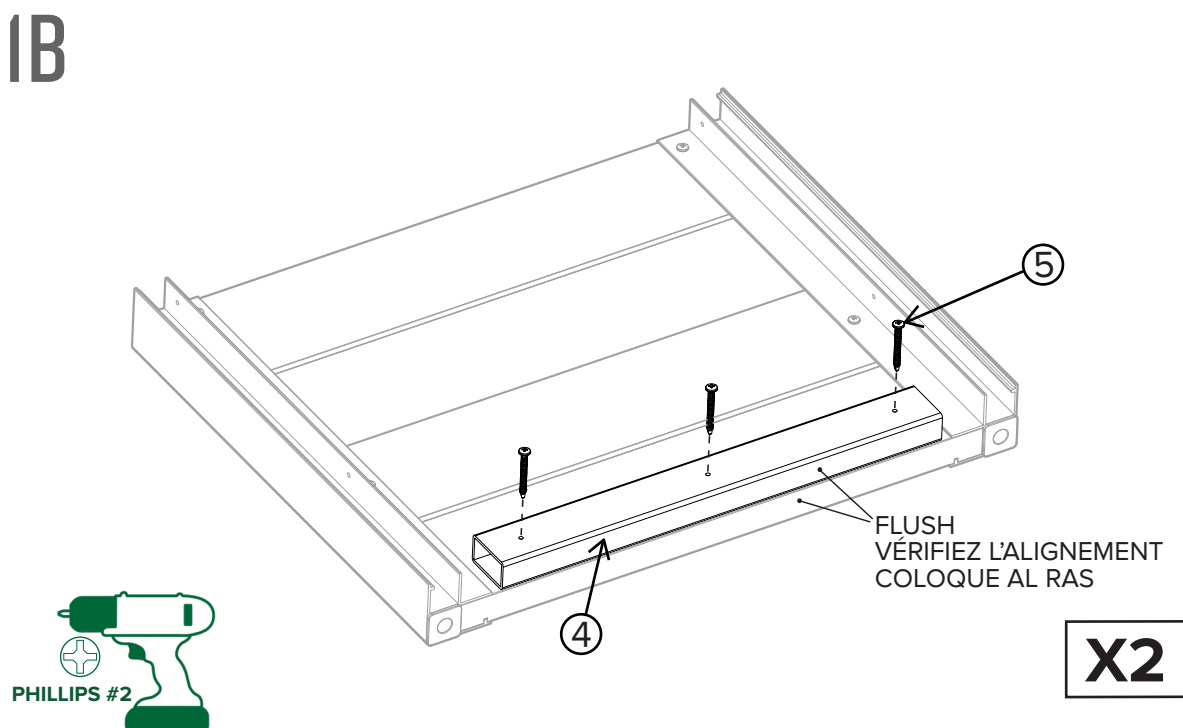

ASSEMBLE WALL PANELS AND FLOOR BRACE
ASSEMBLEZ LES PAROIS ET LE SUPPORT DE PLANCHER
MONTE LOS PANELES DE PARED Y EL SOPORTE DEL SUELO