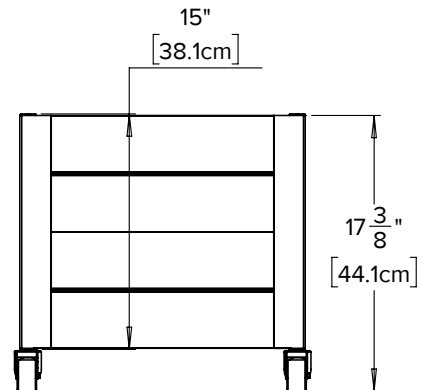

WEAREVITA.COM
 Click - Cliquer - Hacer Clic
 "Chat"

WEAREVITA.COM/SUPPORT

HELLO@WEAREVITA.COM

1-800-282-9346

@VITAHOMEANDGARDEN

PRODUCT DIMENSIONS

DIMENSIONS DU PRODUIT

DIMENSIONES DEL PRODUCTO

Item No.	Part Number (White)	Part Number (Slate)	Description	Dimensions	Qty.
1	10341	16358	Long Wallboard	20" x 7 3/8" (50.7cm x 18.6cm)	4
2	10339	16356	Post	14 7/8" (37.7 cm)	4
3	20016	20066	Short Screw	#8 x 5/8" (1.6 cm)	16
4	10345	16362	Floor Brace	13 3/8" (34.1 cm)	2
5	20047	20080	Long Screw	#8 x 1 1/4" (3.2 cm)	6
6	10342	16359	Short Wallboard	16" x 7 3/8" (40.5cm x 18.6cm)	4
7	20111	20111	Caster Wheel	3 3/8" (8.4 cm)	4
8	10346	16363	Floorboard	20" x 7 3/8" (50.7 cm x 18.6 cm)	1
9	10347	16364	Notched Floorboard	20" x 8 1/2" (50.7 cm x 21.7 cm)	1

PARTS LIST
LISTE DES PIÈCES
LISTADO DE PIEZAS

1 x4

2 x4

3 x16

4 x2

5 x6

6 x4

7 x4