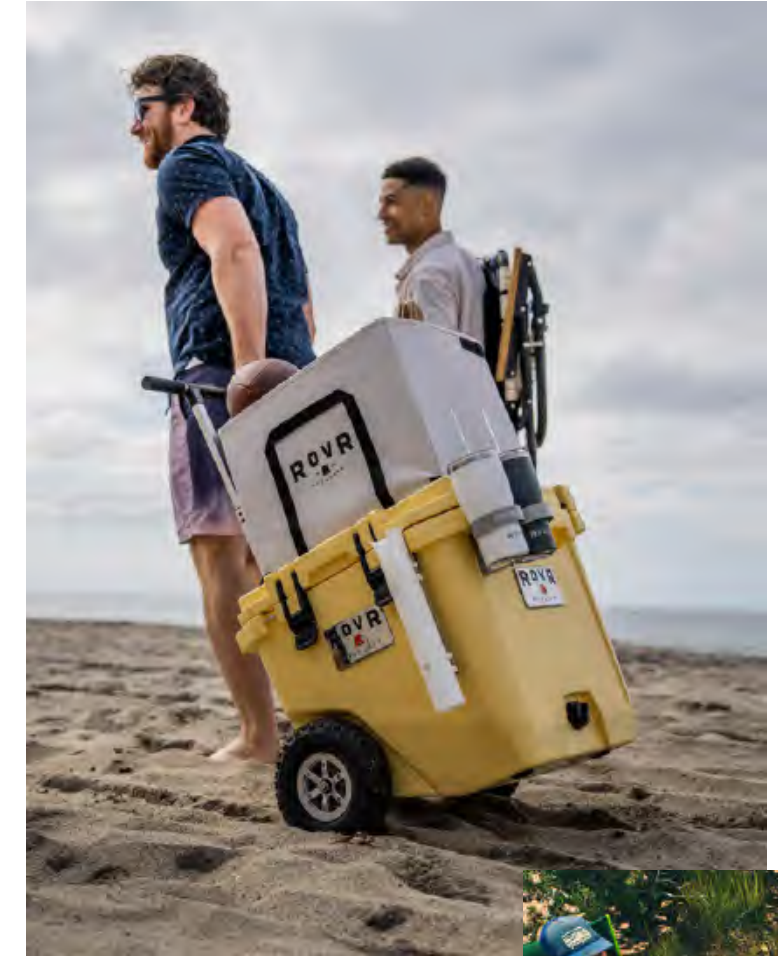

LANDR BIN EASILY FOLDS FLAT & STOWS ON TOP OF YOUR ROLLR