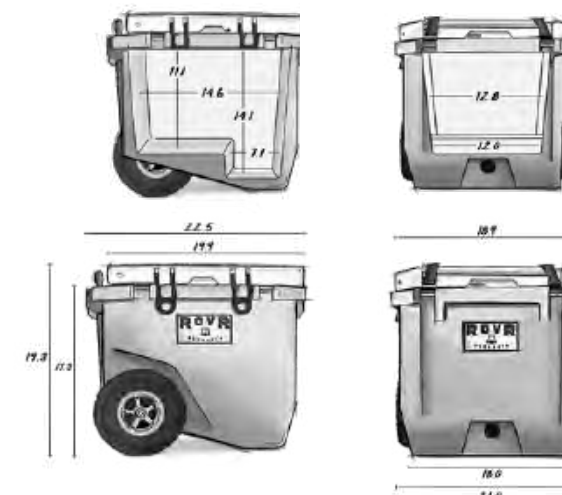

DIMENSIONS

COLORS

MSRP: \$399.99

ROLLR® 60

The RollR combines the utility of a chef's kitchen with the vibe of an adult ice cream truck. RollR coolers are engineered with the world's best cooling and organizational design on the inside, and built to carry your campsite, tailgate, or party on the outside. Rugged All-Terrain wheels are pulled by Dual-MotoGrip™ Handles and roll over any obstacle. The DeepFreeze Dry Bin keeps your stuff cold and dry, and the Anchr Pin System attaches accessories from cup holders, cutting boards to umbrella holders.