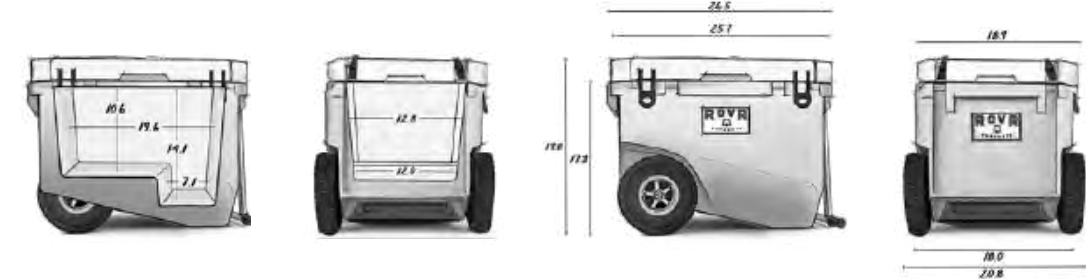

Color: Copper
SKU: R-R60-COP
UPC: 810141771673

DIMENSIONS

COLORS

MSRP: \$149.99

COOLR™ 25

This mini bodega on your shoulder brings the RovR portability to a new level. Inspired by our award-winning RollR coolers, the CoolR 25 stores wine and liquor bottles upright and keeps ice cold for days when the sun is at its highest. Signature RovR features like RapidLock Latches, DualSpout™ Plug and AnchR Pin System come standard along with a beefed up adjustable padded shoulder strap for easy on-the-go portability. The CoolR 25 is ready to take the party wherever you're willing to go. Trust us, you're CoolR with this.