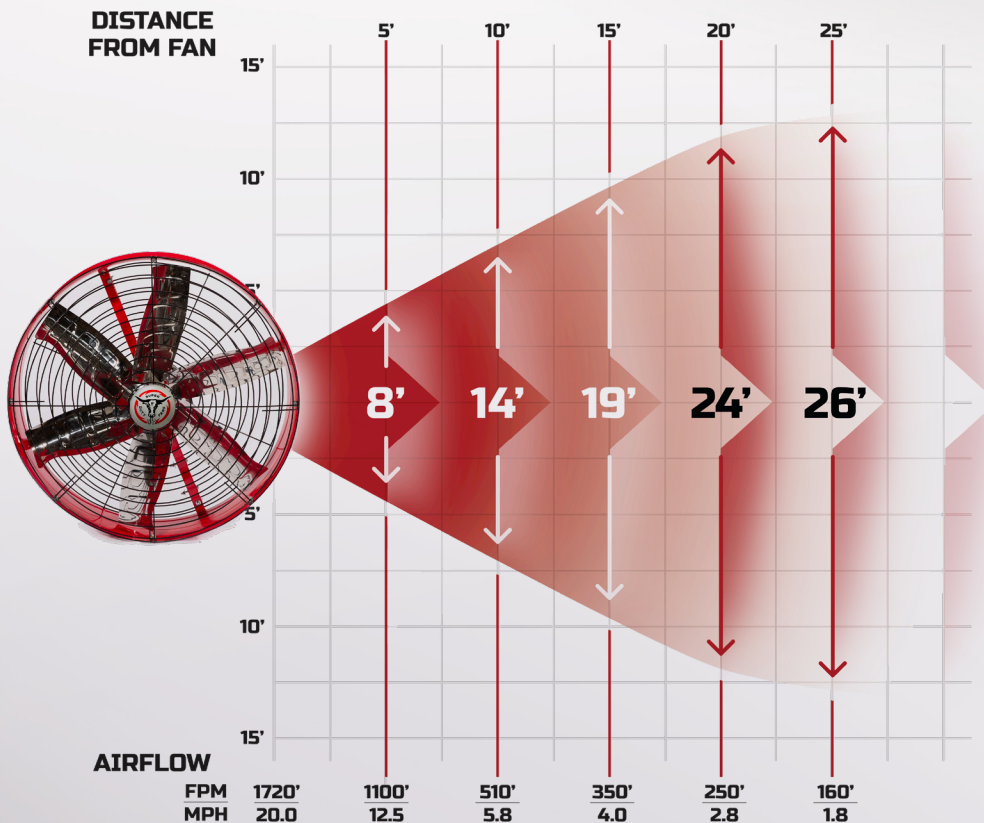

AIRFLOW GRAPH

SUPERDUTYFANS.COM | 469-934-6640