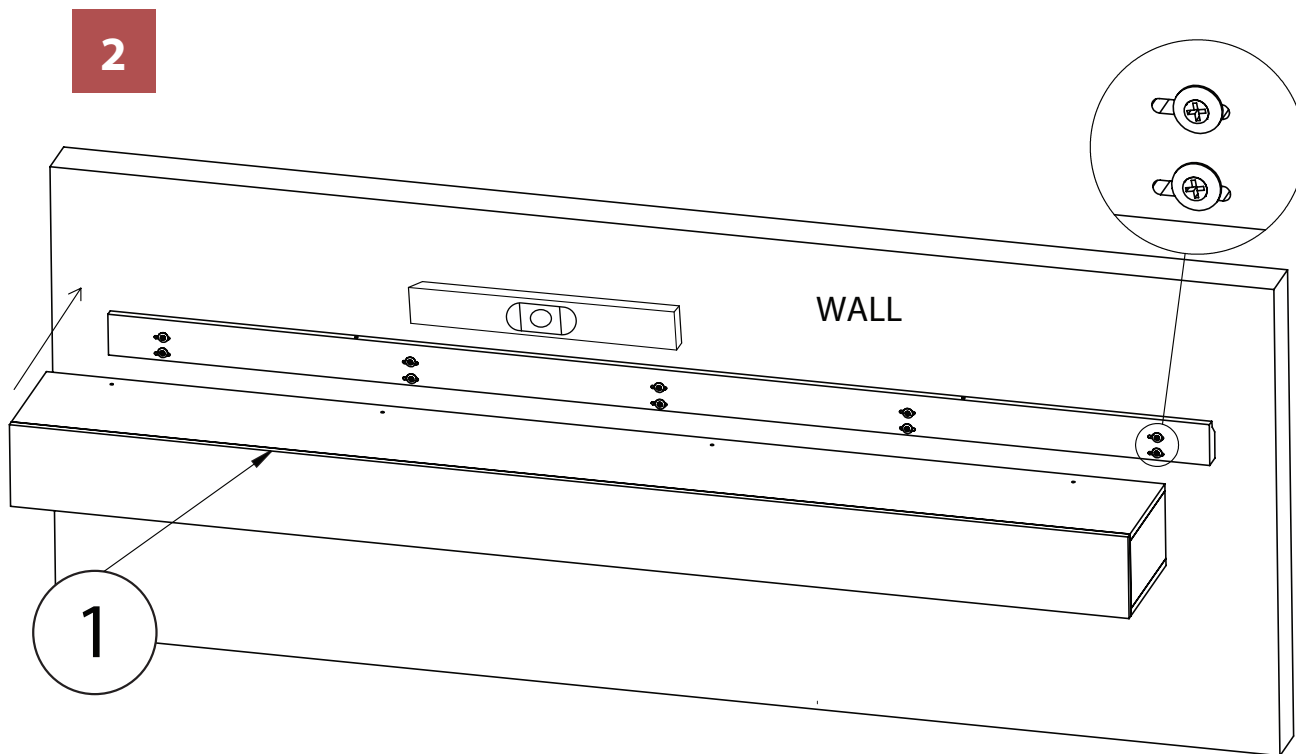

**1** MANTEL X 1PC

**2** WALL CLEAT X 1PC

A  Screw 5x60 14 PCS

B  Washer 6/16x2 10 PCS

C  Plastic anchor 10 PCS

NOTE: Please read all instructions carefully before starting assembly.  
 Also, we recommend that the unit is fully assembled on a level surface.  
 Two people are recommended to assemble this product.  
 DO NOT over torque screws and bolts.