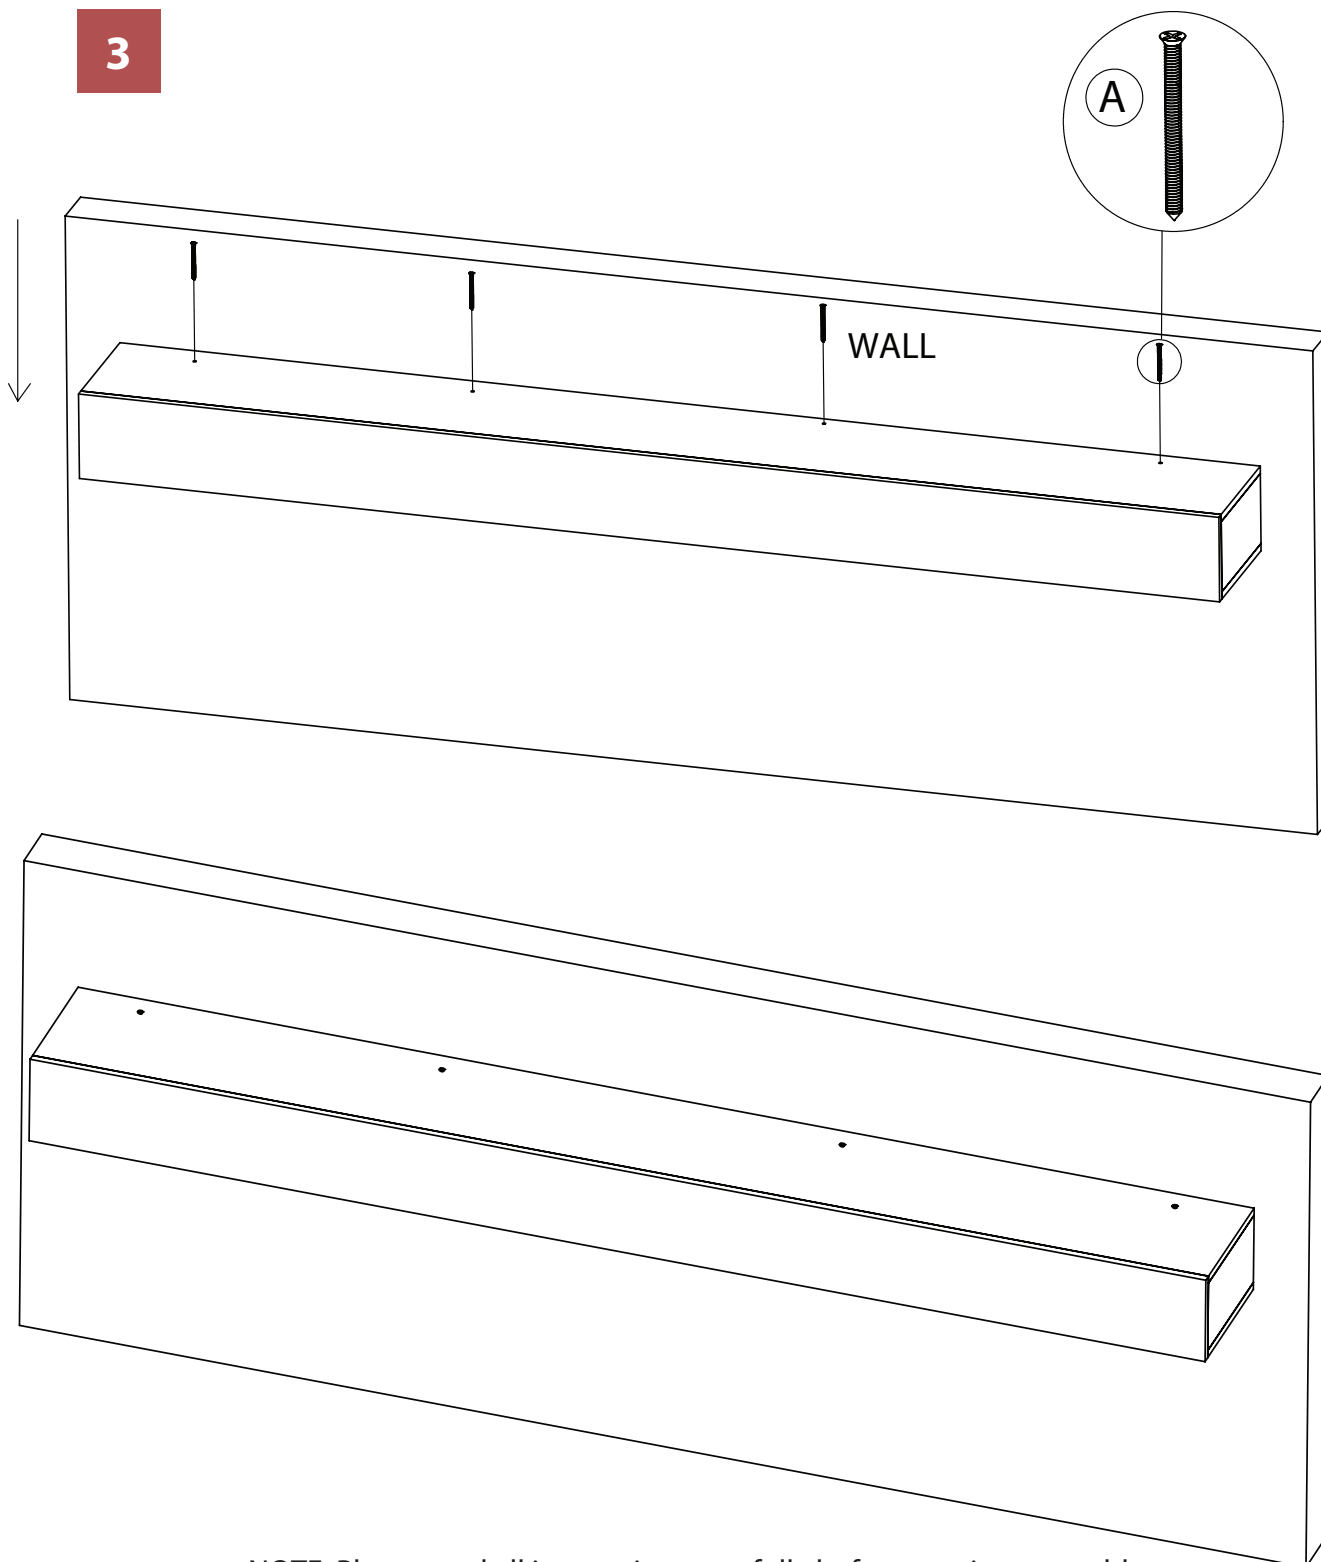

3

NOTE: Please read all instructions carefully before starting assembly.
Also, we recommend that the unit is fully assembled on a level surface.
Two people are recommended to assemble this product.
DO NOT over torque screws and bolts.