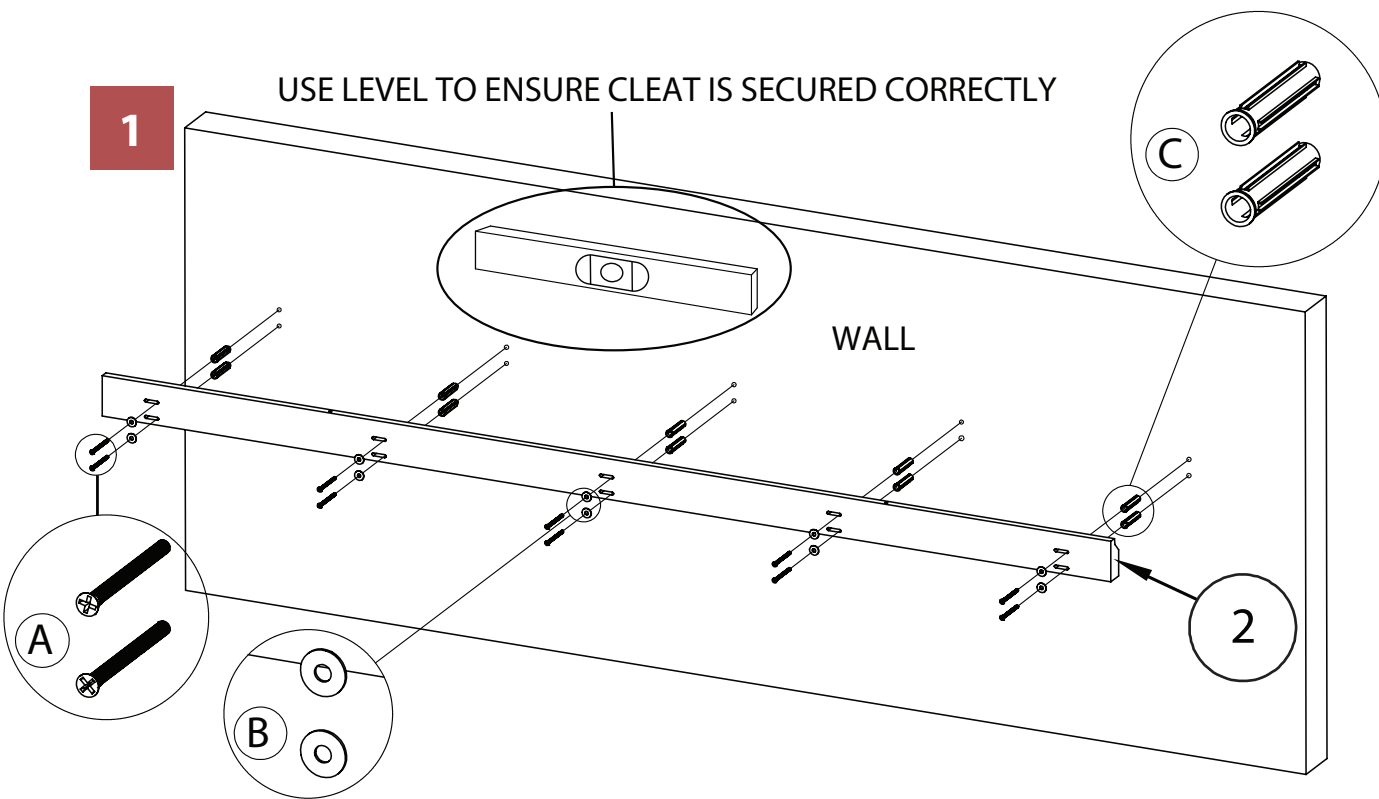

**1** MANTEL X 1PC

**2** WALL CLEAT X 1PC

A  Screw 5x60 14 PCS

B  Washer 6/16x2 10 PCS

C  Plastic anchor 10 PCS

NOTE: Please read all instructions carefully before starting assembly.  
 Also, we recommend that the unit is fully assembled on a level surface.  
 Two people are recommended to assemble this product.  
 DO NOT over torque screws and bolts.