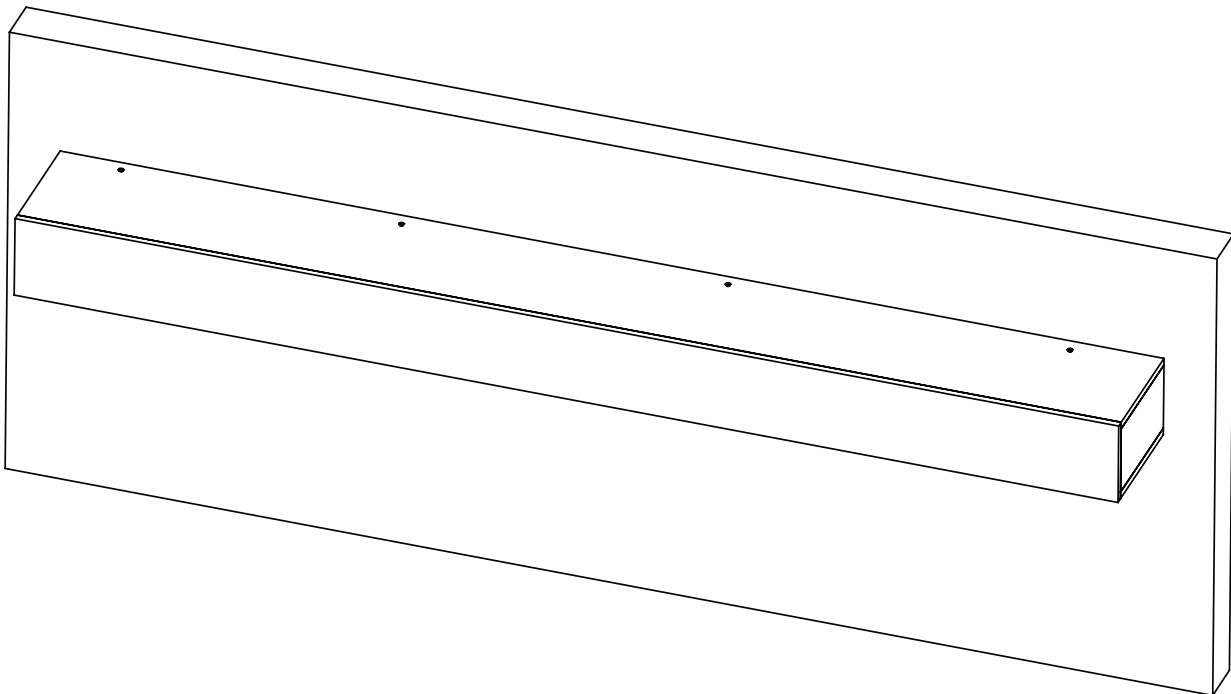

WARRANTY

WHAT IS COVERED

We warrant the product to be free from defects in material or workmanship for a period of one year from the date of original retail purchase. The word "defects" is defined as imperfections that impair the use of the product. Defects resulting from misuse, abuse or customer negligence will void this warranty.

WHAT IS NOT COVERED

This warranty does not cover commercial use, hardware, acts of nature, fire, freezing and abusive use. This warranty does not cover defects due to alteration or accidents. This warranty does not cover scratches, scuffs or other cosmetic damages that may result from normal use of the product.

CARE INSTRUCTIONS

Thank you for choosing northbeam™ RUSTIC FIREPLACE MANTEL SHELF. With a little care and maintenance, the northbeam™ RUSTIC FIREPLACE MANTEL SHELF will provide you with comfort and enjoyment for many years to come!

- To clean panels, use clean water on a damp cloth.
- When assembling northbeam™ RUSTIC FIREPLACE MANTEL SHELF please handle all the panels and/or hardware with care to avoid any possibilities of damages and/or injuries.

NOTE: Please read all instructions carefully before starting assembly. Also, we recommend that the unit is fully assembled on a level surface. Two people are recommended to assemble this product. DO NOT over torque screws and bolts.