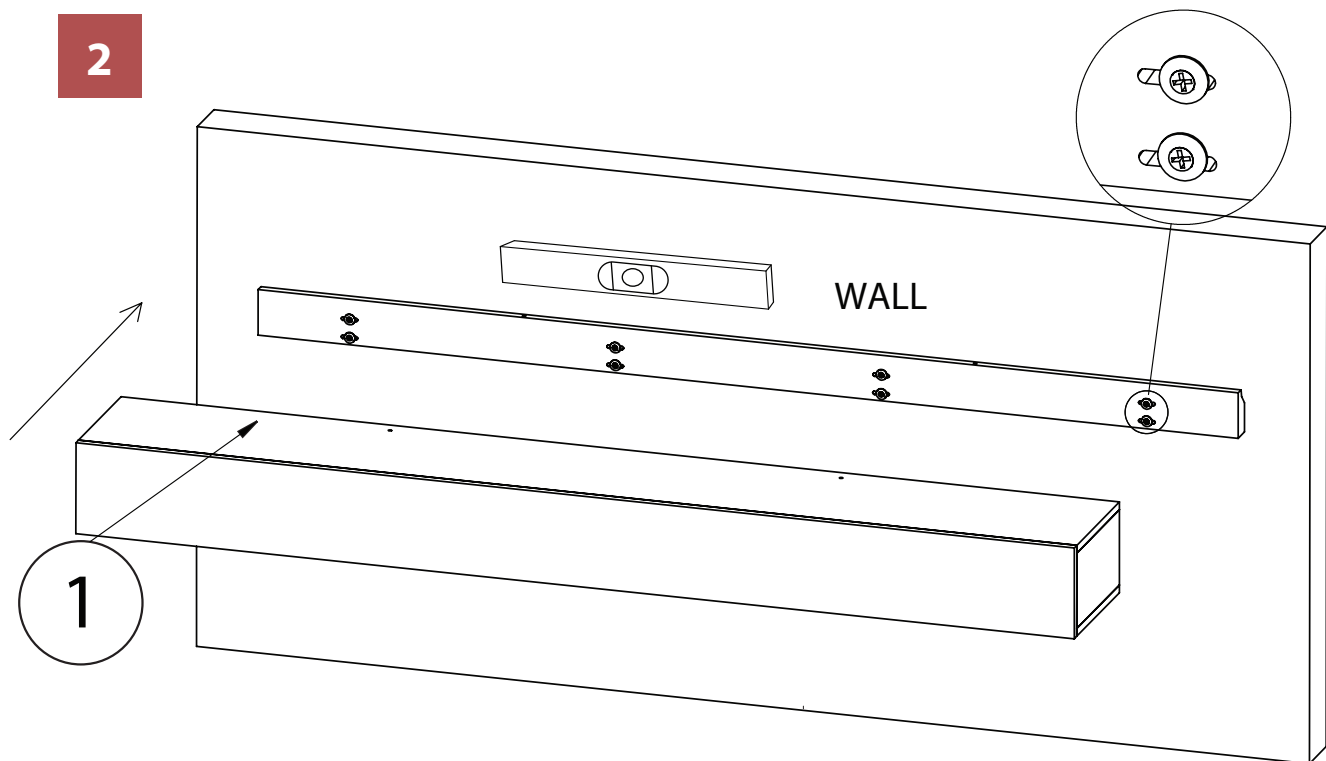

NOTE: Please read all instructions carefully before starting assembly. Also, we recommend that the unit is fully assembled on a level surface. Two people are recommended to assemble this product. DO NOT over torque screws and bolts.