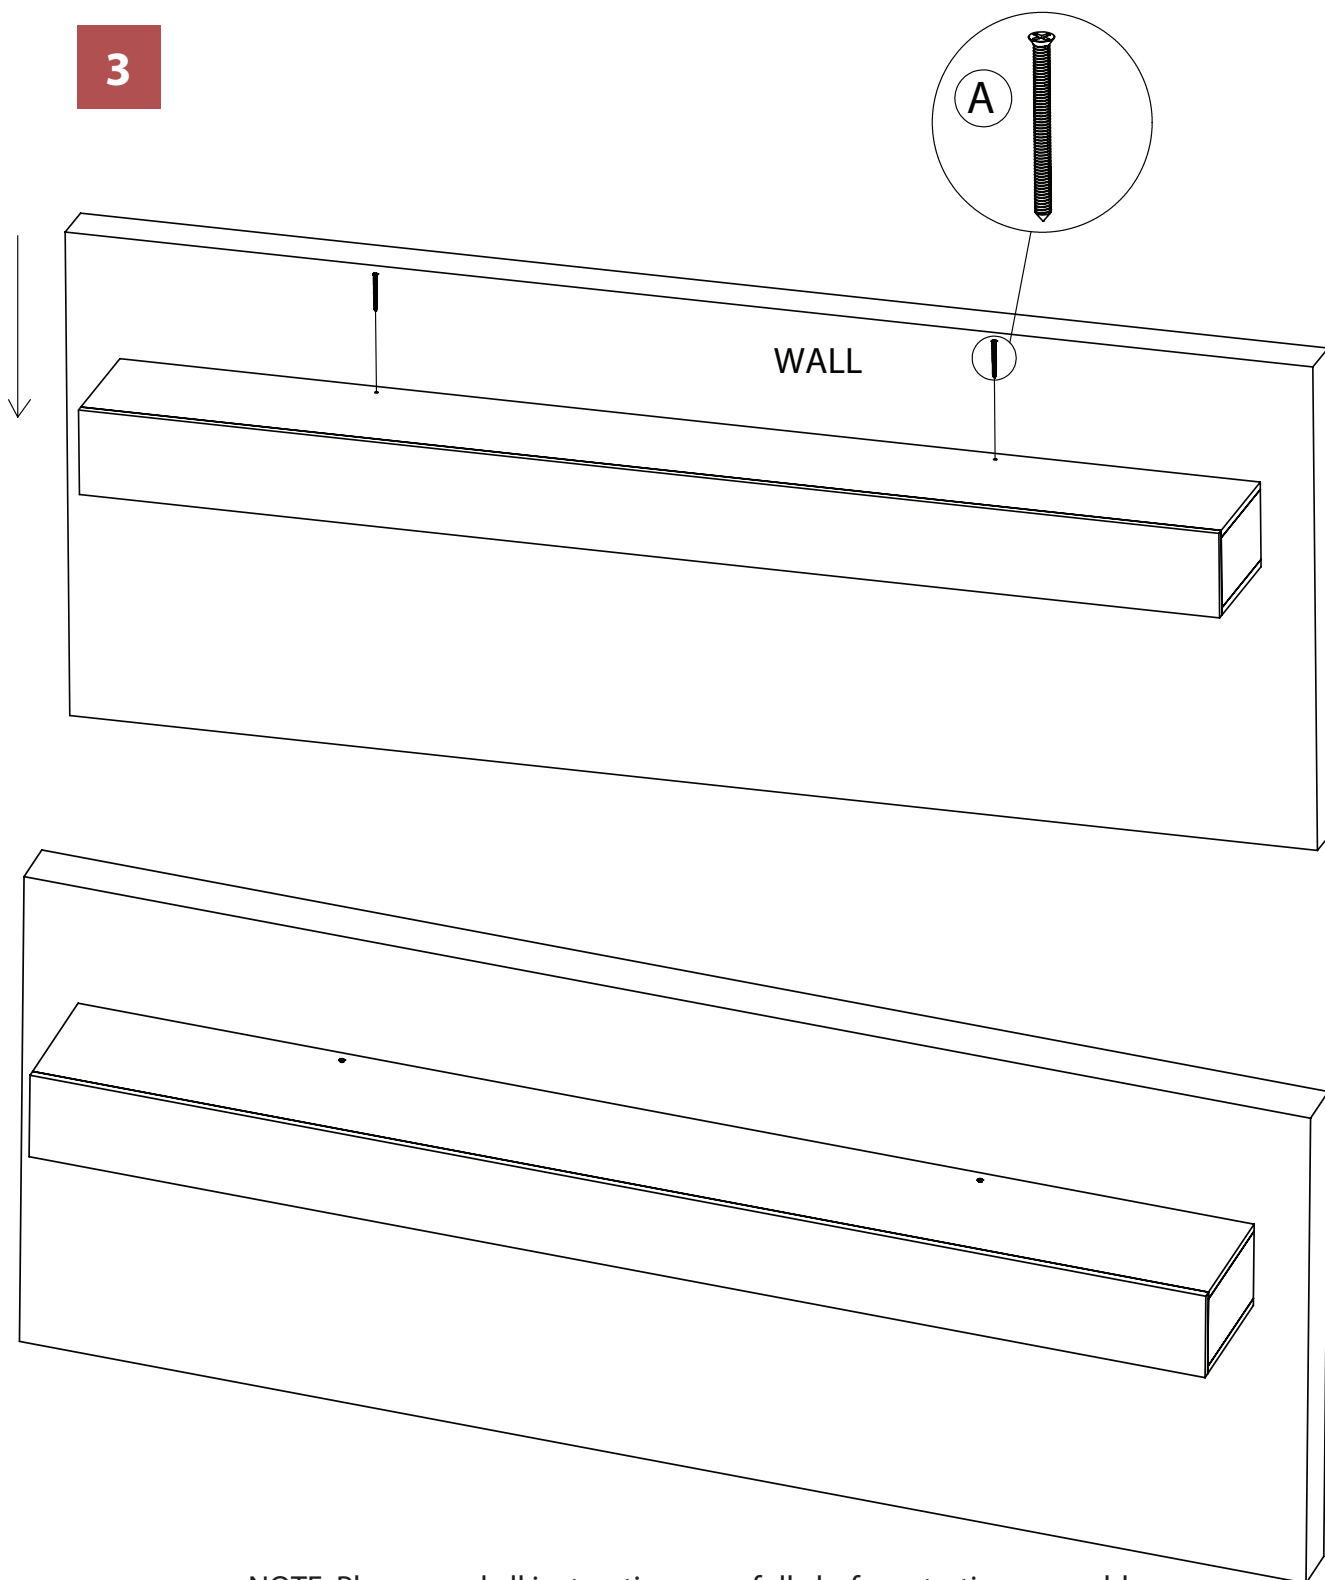

3

NOTE: Please read all instructions carefully before starting assembly.
Also, we recommend that the unit is fully assembled on a level surface.
Two people are recommended to assemble this product.
DO NOT over torque screws and bolts.