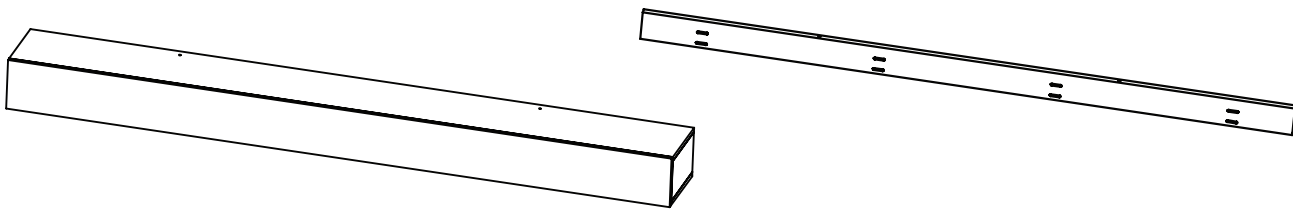

- 1** MANTEL X 1PC
- 2** WALL CLEAT X 1PC

- A  Screw 5x60 10 PCS
- B  Washer 6/16x2 8 PCS
- C  Plastic anchor 8 PCS

NOTE: Please read all instructions carefully before starting assembly. Also, we recommend that the unit is fully assembled on a level surface. Two people are recommended to assemble this product. DO NOT over torque screws and bolts.