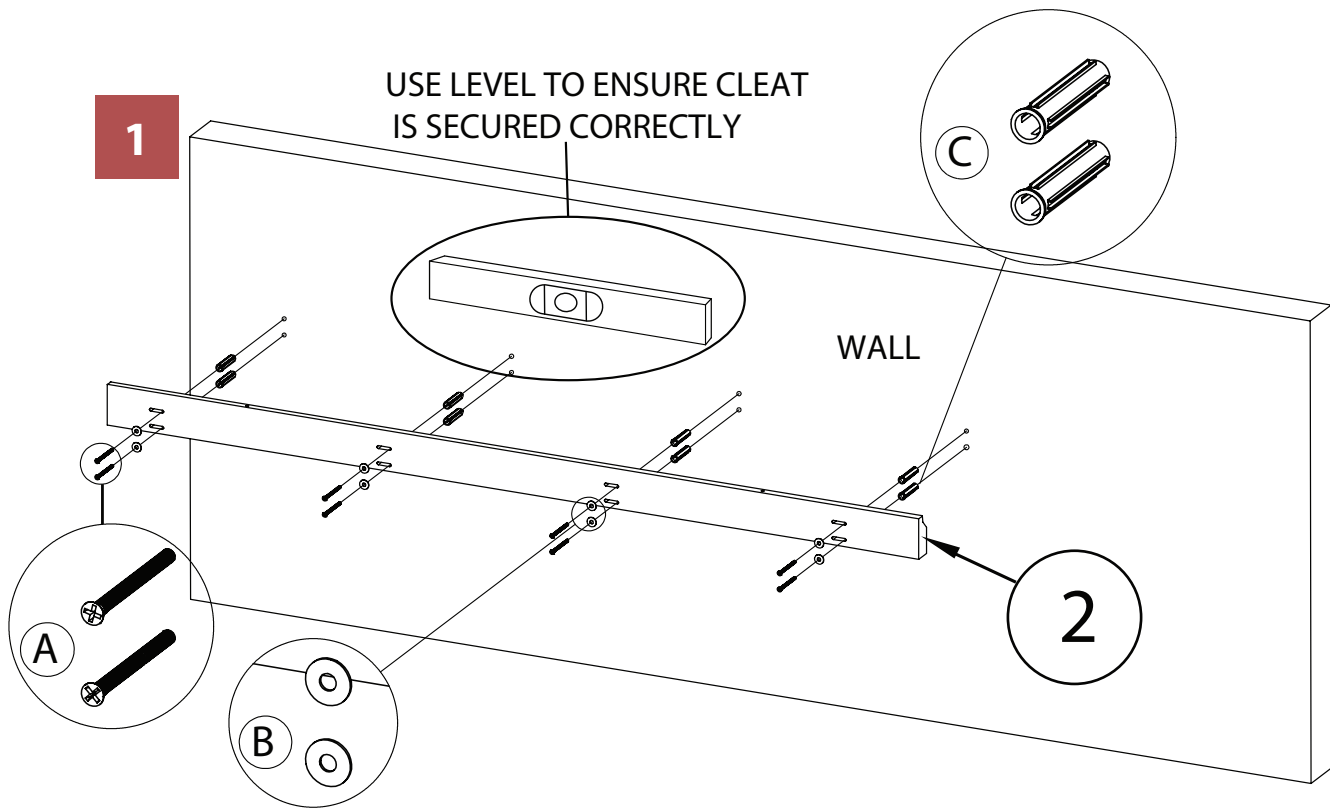

- To clean panels, use clean water on a damp cloth.
- When assembling northbeamTM RUSTIC FIREPLACE MANTEL SHELF please handle all the panels and/or hardware with care to avoid any possibilities of damages and/or injuries.

- 1** MANTEL X 1PC
- 2** WALL CLEAT X 1PC

- A  Screw 5x60 10 PCS
- B  Washer 6/16x2 8 PCS
- C  Plastic anchor 8 PCS

NOTE: Please read all instructions carefully before starting assembly. Also, we recommend that the unit is fully assembled on a level surface. Two people are recommended to assemble this product. DO NOT over torque screws and bolts.