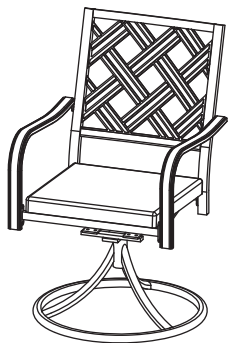

Part Number	Images and Sizes	Qty.
A		1
B		1
C		1
D		1
E		1

L	 M8	2	I		4	F		2
M		1	J		4	G	 M6*15	10
N		1	K	 M8	4	H	 M8*40	4