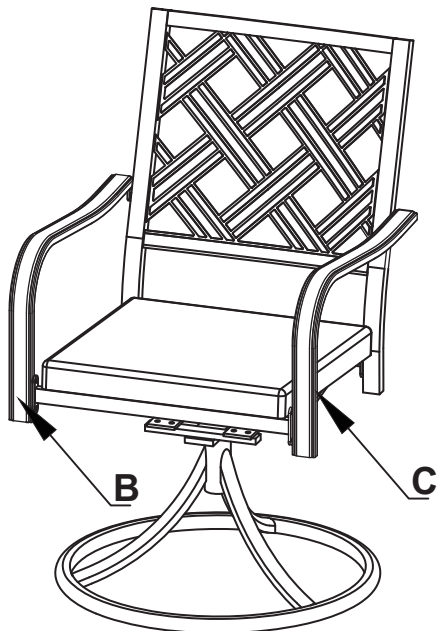

Part Number	Images and Sizes	Qty.
A		1
B		1
C		1
D		1
E		1

L	 M8	2	I		4	F		2
M		1	J		4	G	 M6*15	10
N		1	K	 M8	4	H	 M8*40	4