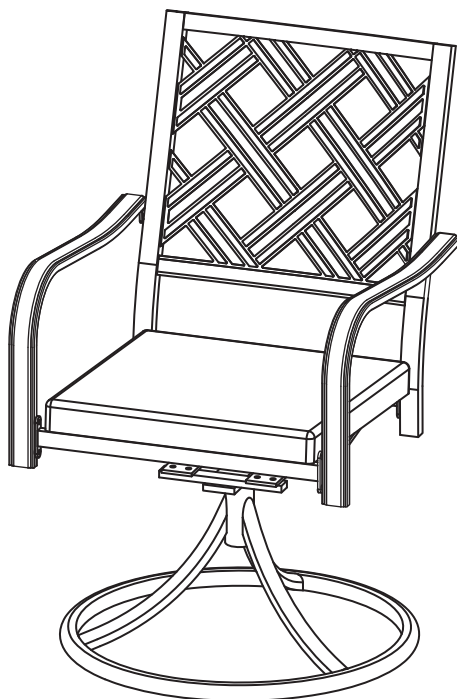

NUU  **GARDEN**[®]

— ENJOY LIFE · SHARE HAPPINESS —

INSTRUCTION MANUAL

Iron Swivel Dining Chair

DB153S

INTRODUCTION

Thanks for purchasing and trusting NUUGARDEN with your home decorating plans. This product is a piece of furniture designed and made by NUUGARDEN Corp.