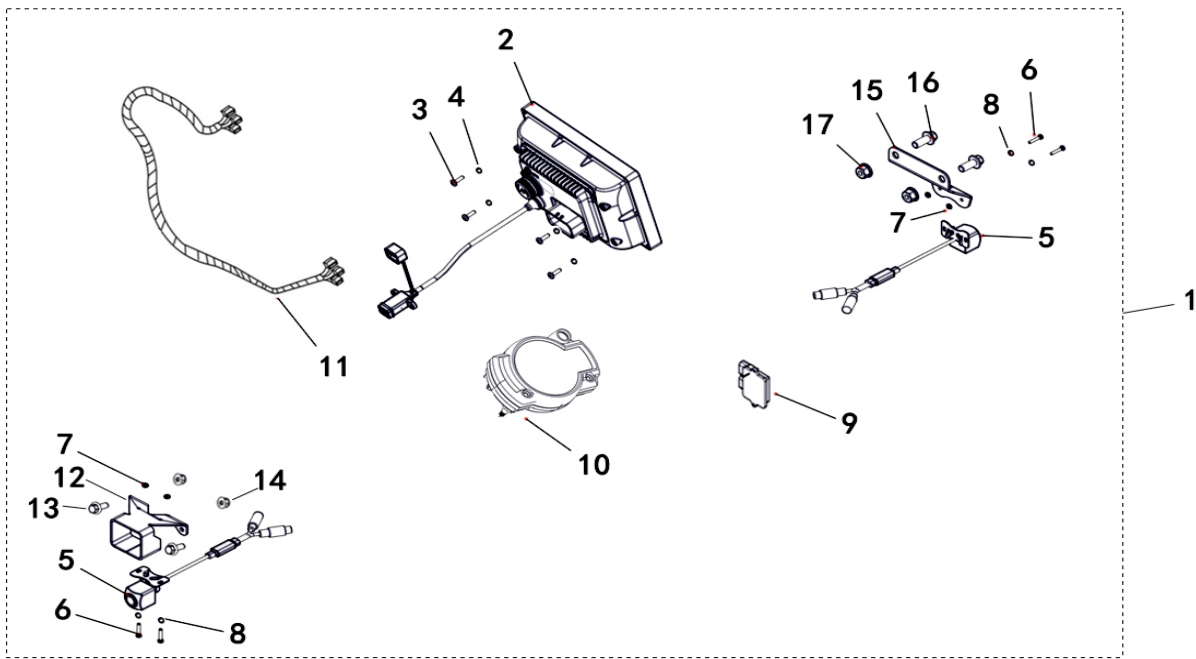

Control screen (Options)

REF. No.	PART No.	DESCRIPTION	Q'TY
1	48680	Control screen assembly	
2	48681	Control screen	1
3	11804	Screw M4X10	4
4	11805	Washer 4	4
5	48682	Camera	2
6	11806	Screw M3X10	4
7	11807	Nut M3	4
8	11808	Washer 3	4
9	85105	ECU	1
9	85106	ECU(The speed limit of 40km/h)	1
9	85107	ECU	1
10	48684	LCD Meter	1
11	48685	Wire, Control screen	1
12	48686	Bracket, Camera, FR	1
13	11655	Bolt M5X12	2
14	11791	Nut M5	2
15	48687	Bracket, Camera, REAR	1
16	10783	Bolt M8X20	2
17	10882	Nut M8	2