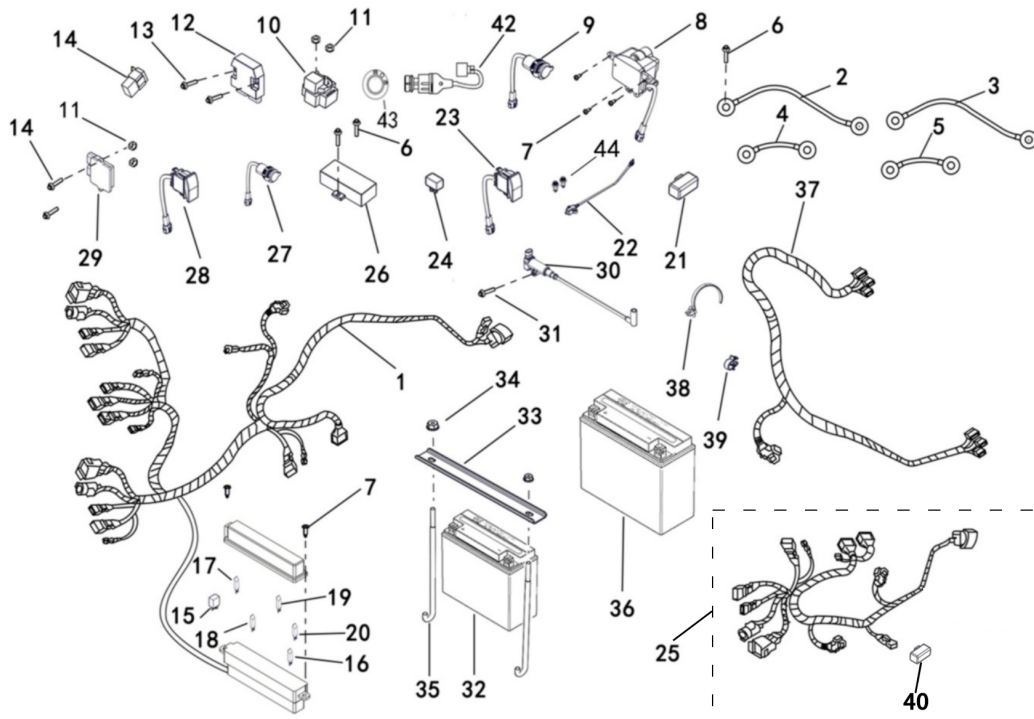

Electrical

Ref.No.	Part Number	Description	Q'ty
1	48299	Wiring Harness	1
2	48301	Cable Of Starting Motor	1
3	48302	Cable Of Battery Negative	1
4	48303	Cable Of Battery Positive	1
5	48304	Cable Of Frame	1
6	10183	Bolt M6×16	5
7	48316	Tapping Screw M5×16	5
8	26434	2WD/4WD Switch	1
9	70400	Accessory Socket Assy	1
10	71602	Starting Relay	1
11	11233	Nut M6	4
12	71603	Rectifier Regulator	1
13	10182	Bolt M6×30	4
14	35088	Reversing Buzzer	1
15	35083	Auxiliary Relay	6
16	48360	5 AMP Fuse	1
17	48361	10 AMP Fuse	1
18	48362	15 AMP Fuse	4
19	48363	20 AMP Fuse	1
20	84275	30 AMP Fuse	1
21	71474	EFI Relay	1
22	48293	Parking Switch	1
23	73436	High/Low Beam Switch	1
24	26272	Protector	2