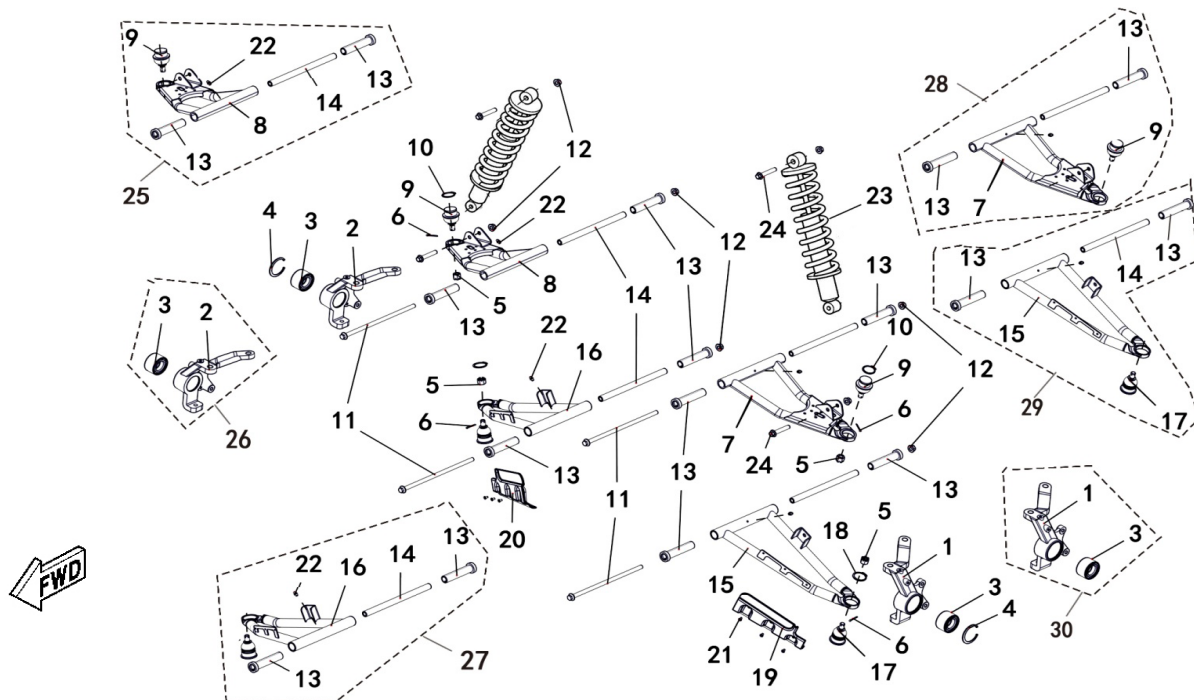

Front Suspension

Ref.No.	Part Number	Description	Q'ty
1	48091	Carrier Bearing,Front,Lh	1
2	48094	Carrier Bearing,Front,Rh	1
3	48092	Bearing	2
4	11204	Circlip 55	2
5	70679	Nut M12x1.25	4
6	10792	Pin 3.2x22	4
7	48109	Arm Upper Frt Lh	1
8	48110	Arm Upper Frt Rh	1
9	48090	Ball Joint,Upper	2
10	11152	Circlip 32	2
11	48107	Scr Hxfl,Frt Arm	4
12	10795	Nut M10	8
13	48106	Bushing,Long	8
14	48105	Shaft Pivot	4
15	48108	Arm Lwr Frt Lh	1
16	48111	Arm Lwr Frt Rh	1
17	48089	Ball Joint,Lwr	2
18	70046	Circlip 34	2
19	84251	Cover, Arm Lwr Frt Lh	1
20	84252	Cover, Arm Lwr Frt Rh	1
21	11153	Screw M5X10	6
22	27074	Grease Fitting M6	4
23	48093	Front Shock Absorber Assy	2
24	11238	Bolt M10X1.25X57	4