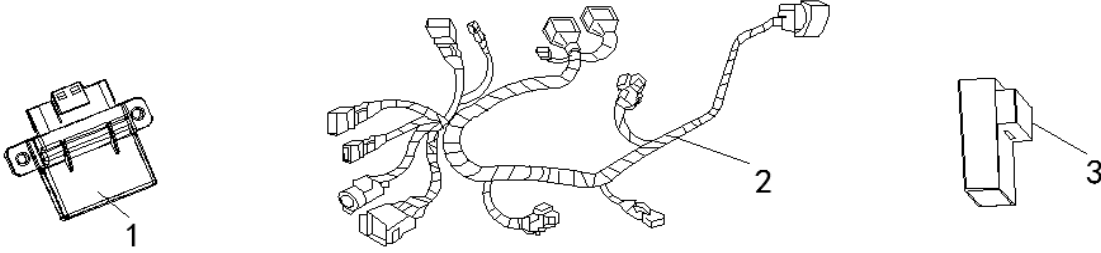

Options

Ref.No.	Part Number	Description	Q'ty
1	48721	ECU (SE08)	1
2	48722	Wiring Harness For EFI	1
3	50280	Starting Relay	1