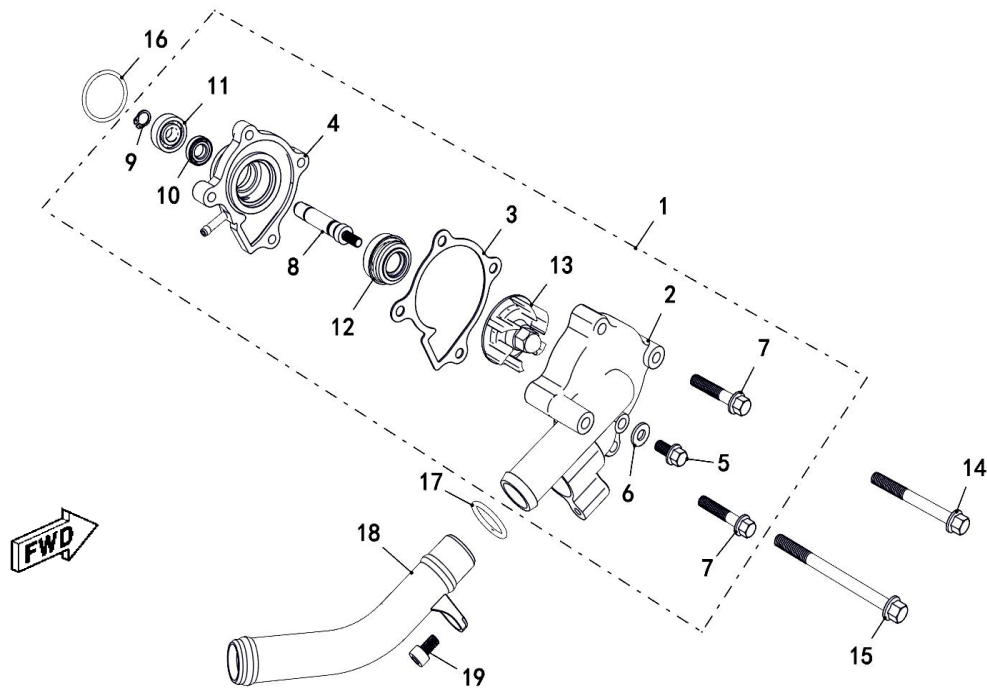

**Transmission III**

Ref.No.	Part Number	Description	Q'ty
1	35330	Left Shift Fork	1
2	35327	Spring 1, Shift Fork	1
3	35326	Spring Seat	2
4	10129	Circlip 12	3
5	35333	Guide Bar	1
6	35329	Right Shift Fork	1
7	35328	Spring 2, Shift Fork	1
8	10186	Bolt M6×35	1
9	35306	Washer 6.6×22×2	1
10	35305	Torsion Spring, Driven Sector Gear	1
11	35304	Washer 13.5×22×1	1
12	35301	Driven Sector Gear	1
13	35302	Shaft, Driven Sector Gear	1
14	35303	Washer, Driven Sector Gear	1
15	35325	Hole Bolt M14×1.5	1
16	35324	Washer 14×22×1	1
17	35332	Limit Spring	1
18	10842	Friction Ball 3/8	1
19	35331	Shift Cam	1
20	35323	Limit Washer	1
21	35322	Spring, Gear Contactor	1
22	10135	Screw M5×12	1
23	35321	Gear Contactor	1
24	10187	Bolt M6×25	3
25	10329	Bolt M6×32	1
26	35242	Oil Seal 15×25×5	1

**Oil Pump**

Ref.No.	Part Number	Description	Q'ty
1	35197	Relief Valve	1
2	35200	O-Ring 10×2.3	1
3	35198	Relief Valve Body	1
4	35199	Oil Plug, Relief Valve	1
5	35201	Spring Relief Valve	1
6	35202	Spring Washer	1
7	10838	Circlip 12	1
8	35203	Pressure Strip, Relief Valve	1
9	10140	Bolt M6×12	2
10	10840	Circlip 11	1
11	35191	Sprocket, Oil Pump	1
12	35196	Chain, Oil Pump	1
13	35206	Gasket, Oil Pump	1
14	35195	Oil Pump	1
15	35192	Shaft, Oil Pump	1
16	35187	Cover, Oil Pump	1
17	35189	Outer Rotor, Oil Pump	1
18	35190	Inner Rotor, Oil Pump	1
19	35193	Dowel Pin	2
20	35194	Straight Pin	1
21	35188	Oil Pump Housing	1
22	10857	Screw M5×20	1
23	35204	Oil Strainer	1
24	10210	Bolt M6×14	1
25	35205	O-Ring 14×2.5	1

**Water Pump**

Ref.No.	Part Number	Description	Q'ty
1	35179	Water Pump Assy	1
2	35173	Water Pump Cover	1
3	35176	Gasket	1
4	35172	Water Pump Housing	1
5	10140	Bolt M6×12	1
6	35108	Washer 6	1
7	10182	Bolt M6×30	2
8	35175	Water Pump Shaft	1
9	10839	Circlip 10	1
10	35177	Oil Seal 10×20×5	1
11	70020	Bearing 6000	1
12	35178	Water Seal	1
13	35180	Impeller	1
14	10349	Bolt M6×50	1
15	10160	Bolt M6×70	1
16	35174	O-Ring 34×2.5	1
17	35182	O-Ring 21×2.5	1
18	35181	Water Outlet Pipe	1
19	10831	Screw M6×10	1