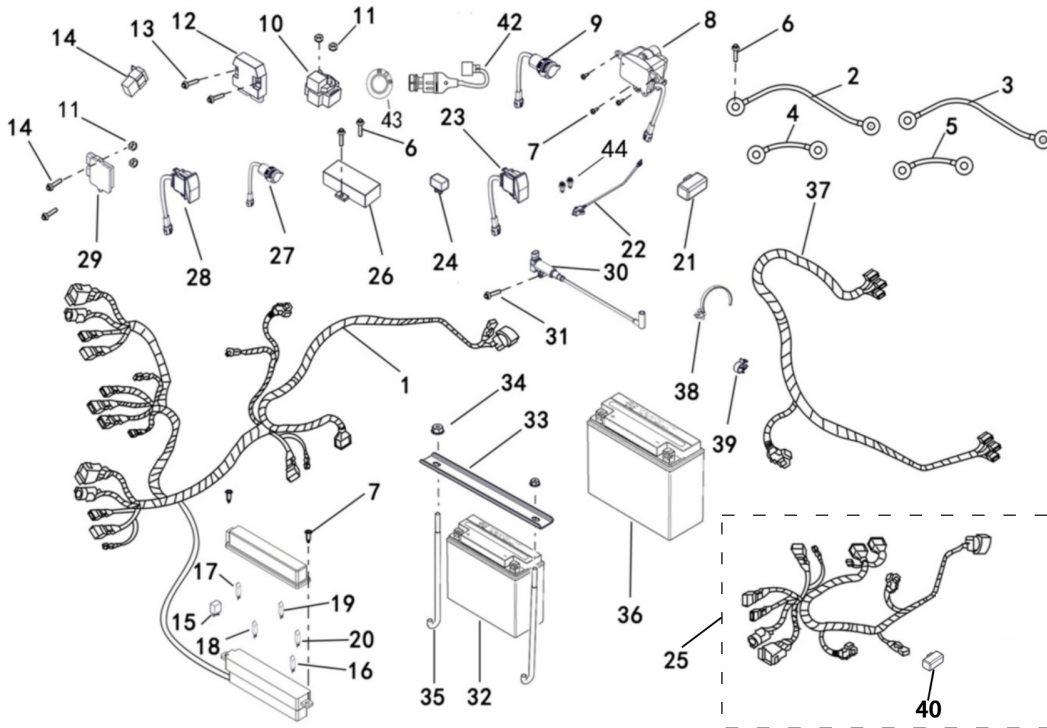

Electrical

Ref.No.	Part Number	Description	Q'ty
25	48711	Wiring Harness For EFI	1
26	48305	Solenoid Valve Controller	1
27	36120	Accessory Socket Assy For USB	1
28	73306	Rear DIFF Switch	1
29	85100	ECU(TFT screens are not suitable)	1
29	85101	ECU(The speed limit of 40km/h,TFT screens are not suitable)	1
29	85104	ECU(TFT screens are not suitable)	1
29	85105	ECU	1
29	85106	ECU(The speed limit of 40km/h)	1
29	85107	ECU	1
30	70822D	Ignition Coil	1
31	11260	Bolt M6x40	1
32	70407a	Battery (12V 18Ah)	1
33	48327	Plate For Battery	1
34	11145	Nut M8	2
35	48067	Fastening Rod Of Battery	2
36	71604	Battery (12V 18Ah) For EPS	1
37	48311	Taillight Transition Line (For USA)	1
38	48294	Tie	14
39	48191	Buckle	9
40	50280	Starting Relay	1
42	48397	Ignition Switch Assembly	1
43	48551	Ignition Switch Decal	1