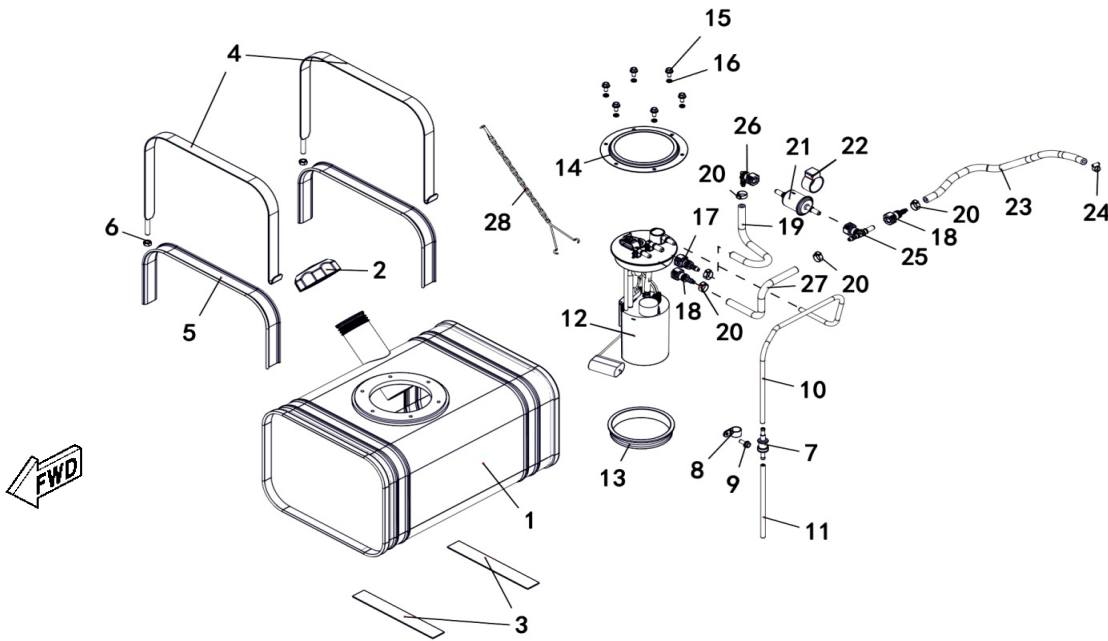

Fuel Tank, Steel

Ref.No.	Part Number	Description	Q'ty
1	48120	Fuel Tank Comp Steel	1
2	48673	Cap Fuel Tank	1
3	73051	Rubber Damper	2
4	48121	Strap For Steel Fuel Tank Mounting	2
5	73052	Rubber Strap	2
6	11145	Nut M8	2
7	25037	Rollover Valve	1
8	880.021	Bracket, Rollover Valve	1
9	10183	Bolt M6X16	1
10	48032	Hose 1	1
11	48033	Hose 2	1
12	48124	Fuel Pump	1
13	73154	Sealing For Fuel Pump_Steel Tank	1
14	47606	Bracket For Fuel Pump	1
15	10087	Bolt M6X10	6
16	11019	Washer Spring 6	6
17	73145	Quick Fitting Assy 9.49	1
18	73146	Quick Fitting Assy 7.89	2
19	48029	Fuel Line 1	1
20	48122	Clip 14.6	5
21	48318	Fuel Filer	1
22	48415	Fuel Filer Support	1
23	48030	Fuel Line 2	1
24	71658	Clamp 8/14	1
25	48673	Cap Fuel Tank	1