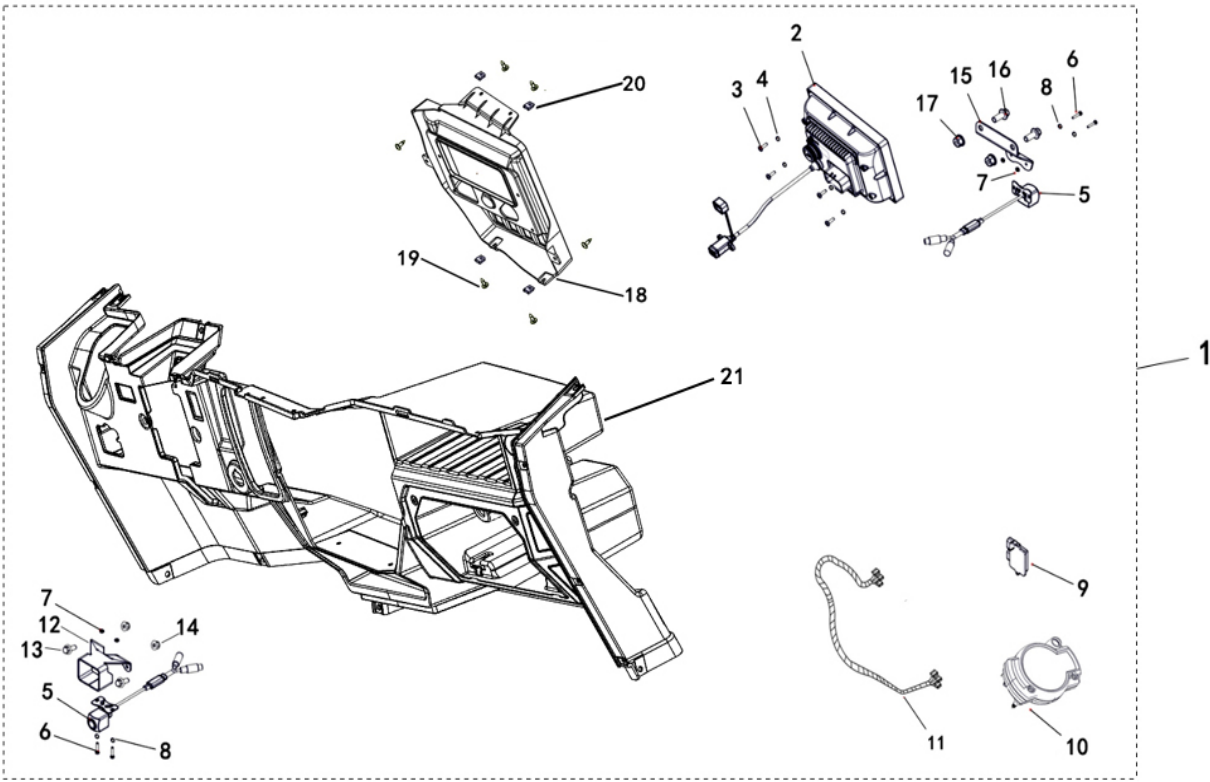

Control Screen,10 Inch (Options)

REF. No.	PART No.	DESCRIPTION	Q'TY
1	48724	Control Screen Assembly,10 Inch	
2	48725	Control Screen	1
3	11804	Screw M4X10	4
4	11805	Washer 4	4
5	48682	Camera	2
6	11806	Screw M3X10	4
7	11807	Nut M3	4
8	11808	Washer 3	4
9	85105	ECU	1
9	85106	ECU(The speed limit of 40km/h)	1
9	85107	ECU	1
10	48684	LCD Meter	1
11	48726	Wire, Control Screen	1
12	48686	Bracket, Camera, FR	1
13	11655	Bolt M5X12	2
14	11791	Nut M5	2
15	48687	Bracket, Camera, REAR	1
16	10783	Bolt M8X20	2
17	10882	Nut M8	2
18	48727	Cover,LCD Screen,10 Inch	1
19	48316	Tapping Screw M5 X16	6
20	48314	Spring Nut M5	4
21	48728	Instrument Panel	1