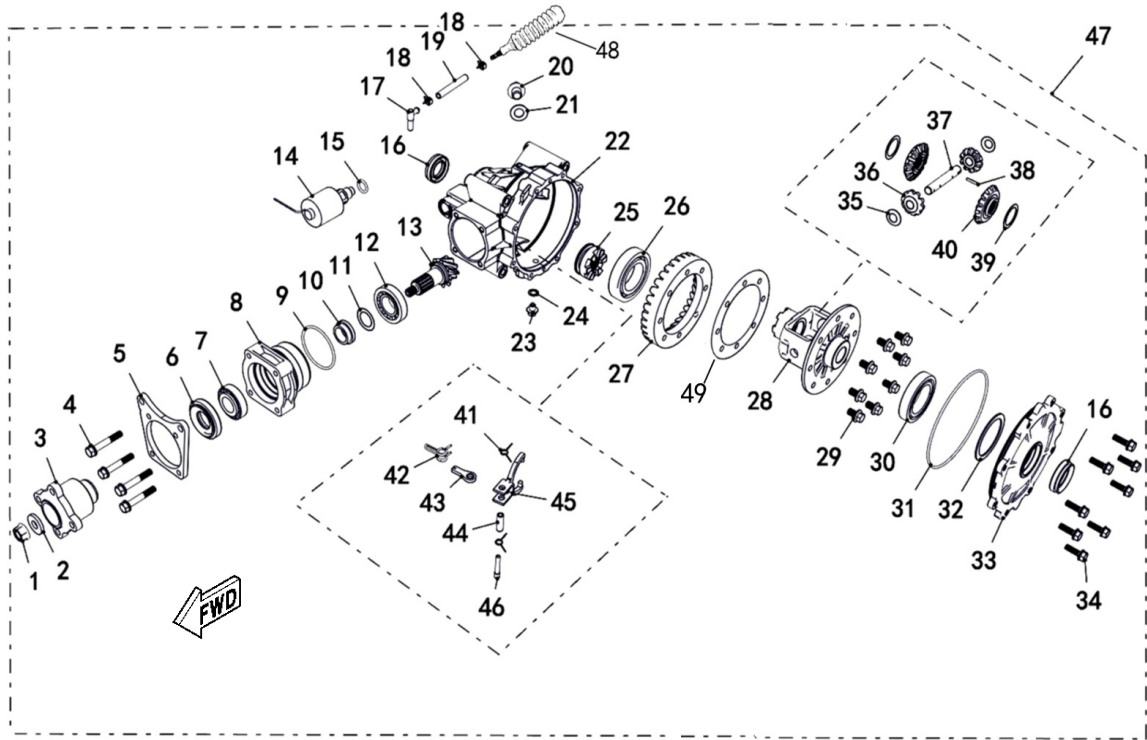

Rear Axle

Ref.No.	Part Number	Description	Q'ty
27	48117	Bevel Gear -Driven	1
28	27587	Diff Case	1
29	27588	Hexagon Flange Bolt M10×1.25×16	8
30	10056	Bearing 110	1
31	35493	O-Ring 151×3	1
32	21106	Adjusting Shim	as needed
33	27589	Rear Axle Box Cover	1
34	10059	Bolt M8×25	8
35	73036	Wearing Ring	2
36	73035	Planetary Gear	2
37	73032	Gear Shaft	1
38	11024	Pin 4×30	1
39	73034	Side Gear Thrust-Washer	2
40	73031	Diff Side Gear	2
41	73040	Shift Return Spring	2
42	73038	Shift Lever Spring	1
43	27592	Shift Lever	1
44	27591	Shift Bar	1
45	73041	Shift Yoke	1
46	27590	Shift Pin	1
47	48113	Rear Axle	1
48	48377	Breathing Air	1
49	48434	Gasket, Bevel Gear -Driven	as needed