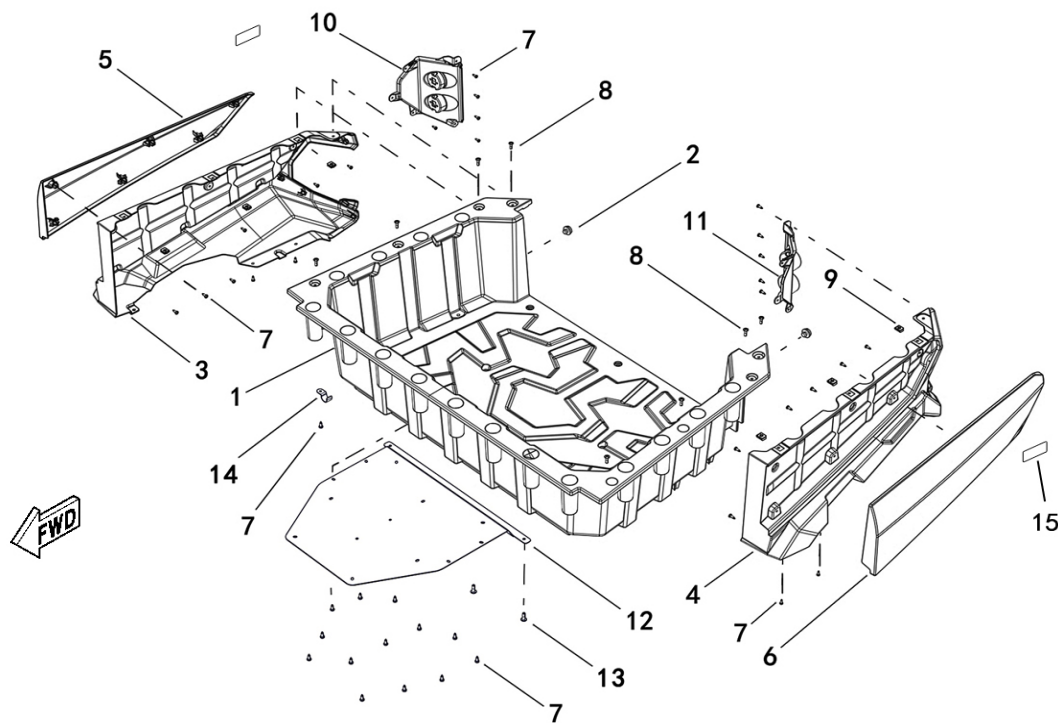

Body, Box

Ref.No.	Part Number	Description	Q'ty
1	48242	Box Floor Cover	1
2	48145	Box Rear Panel Rubber Stopper	2
3	48241	Box Cover,R	1
4	48240	Box Cover,L	1
5	482396g	Box Cover,R Cover Cap,White	1
5	482393L	Box Cover,R Cover Cap,Blue	1
5	482392h	Box Cover,R Cover Cap,Red	1
5	482397c	Box Cover,R Cover Cap,Vista Camouflage	1
5	482397E	Box Cover,R Cover Cap,Reality Camouflage	1
5	482397F	Box Cover,R Cover Cap,Conceal Camouflage	1
5	482394L	Box Cover,R Cover Cap,Orange	1
5	482395E	Box Cover,R Cover Cap,Army Green	1
5	482394M	Box Cover,R Cover Cap,Quick Sand	1
5	482399A	Box Cover,R Cover Gray	1
6	482386g	Box Cover,L Cover Cap,White	1
6	482383L	Box Cover,L Cover Cap,Blue	1
6	482382h	Box Cover,L Cover Cap,Red	1
6	482387c	Box Cover,L Cover Cap,Vista Camouflage	1
6	482387E	Box Cover,L Cover Cap,Reality Camouflage	1
6	482387F	Box Cover,L Cover Cap,Conceal Camouflage	1
6	482384L	Box Cover,L Cover Cap,Orange	1
6	482385E	Box Cover,L Cover Cap,Army Green	1
6	482384M	Box Cover,L Cover Cap,Quick Sand	1
6	482389A	Box Cover,L Cover Cap,Gray	1
7	48316	Tapping Screw M5 x16	40
8	48270	Screw M6x20	8
9	70960	Spring Nut M6	6
10	48244	Rear Light Cover,R	1
11	48243	Rear Light Cover,L	1
12	48146	Box thermal baffle	1
13	48269	Hexagon Flange Bolt M6x16	2
14	48312	Box Rear Light Wire Nail	1
15	71960	Rear Reflector Red (For US)	2