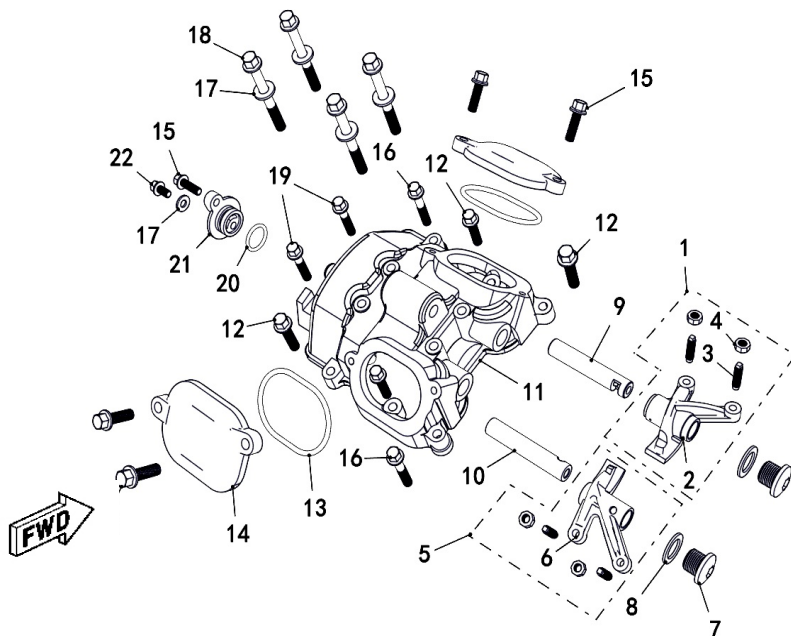

## Options

Ref.No.	Part Number	Description	Q'ty
1	48721	ECU (SE08)	1
2	48722	Wiring Harness For EFI	1
3	50280	Starting Relay	1

**TOOLS**

2

REF. No.	PART No.	DESCRIPTION	Q'TY
1		TOOLS	1
2	80472	Writable diagnostic instrument (XCM-PT300X)	1
2	80473	Common diagnostic instrument (XCM-PT300)	1
3	80574	diagnostic instrument	1

**Cylinder Head Cover**

Ref.No.	Part Number	Description	Q'ty
1	35143	Intake Rocker Arm Comp	1
2	35144	Intake Rocker Arm Valve	1
3	35146	Adjusting Nut Valve	4
4	35147	Adjusting Screw Valve	4
5	35148	Exhaust Rocker Arm Comp	1
6	35149	Exhaust Rocker Arm Valve	1
7	35150	Bolt M14×1.25×12	2
8	35215	Washer 14	2
9	35142	Intake Rocker Shaft	1
10	35145	Exhaust Rocker Shaft	1
11	35110	Cylinder Head Cover	1
12	10187	Bolt M6×25	4
13	35111	Gasket	2
14	35107	Valve Adjust Cover	2
15	10110	Bolt M6×20	5
16	10186	Bolt M6×35	2
17	35108	Washer 6	5
18	10530	Bolt M6×55	4
19	10182	Bolt M6×30	2
20	35113	O-Ring 18×2.4	1
21	35112	Seal Cover	1
22	10140	Bolt M6×12	1