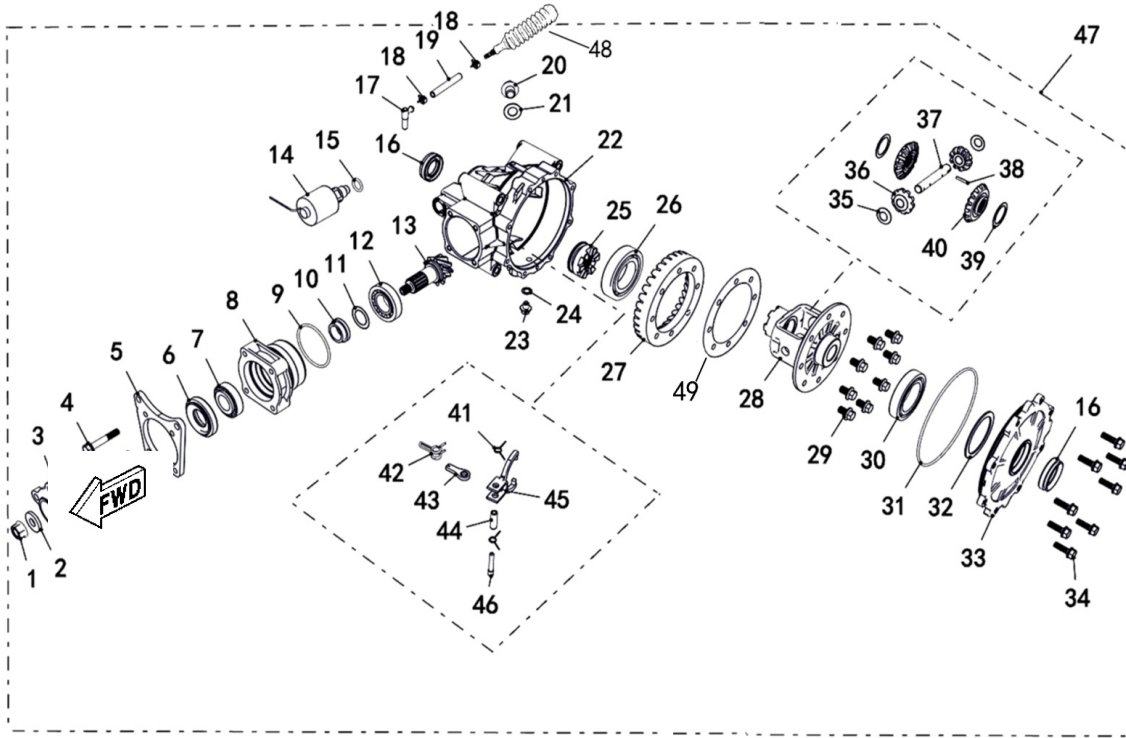

Rear Axle

Ref.No.	Part Number	Description	Q'ty
1	35285	Nut, Rear Output Shaft	1
2	35284	Washer, Rear Output Shaft Nut	1
3	48115	Coupler, Rear Axle	1
4	11022	Bolt M8×50	4
5	48119	Mount Bracket-Parking Braking	1
6	35471	Oil Seal 35×61×9	1
7	11012	Bearing 30205	1
8	27583	Bevel Gear Bearing Housing	1
9	26311	O-Ring 69×3	1
10	27581	Bearing Sleeve	1
11	35277	Adjusting Shim, Bevel Gear -Driving	as needed
12	11013	Bearing 30206	1
13	48116	Bevel Gear -Driving	1
14	48112	Diff Solenoid	1
15	73013	O-Ring 17×3	1
16	26302	Oil Seal 30×50×13.5	2
17	21112	Vent Nozzle	1
18	25107	Clip	2
19	48376	Vent Pipe	1
20	83179	Bolt M18×1.25	1
21	83180	Washer 18	1
22	48114	Gear Case, Rear Axle	1
23	73020	Drain Bolt	1
24	73021	Washer	1
25	73030	Clutch Gear	1