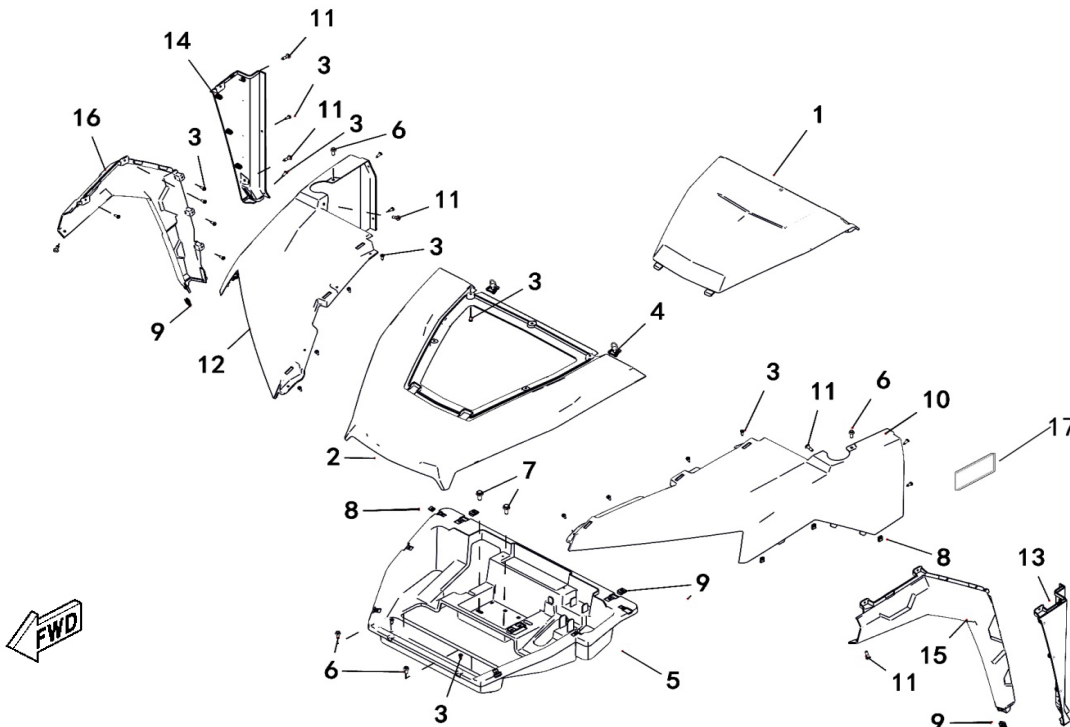

T-BOSS 550 PARTS MANUAL

Front Fender

Ref.No.	Part Number	Description	Q'ty
13	482116g	Lh Lower Front Mudguards,White	1
13	482113L	Lh Lower Front Mudguards,Blue	1
13	482112h	Lh Lower Front Mudguards,Red	1
13	482117c	Lh Lower Front Mudguards,Vista Camouflage	1
13	482117e	Lh Lower Front Mudguards,Reality Camouflage	1
13	482117F	Lh Lower Front Mudguards,Conceal Camouflage	1
13	482114L	Lh Lower Front Mudguards,Orange	1
13	482115e	Lh Lower Front Mudguards,Army Green	1
13	482114M	Lh Lower Front Mudguards,Quick Sand	1
13	482119A	Lh Lower Front Mudguards,Gray	1
14	482126g	Rh Lower Front Mudguards,White	1
14	482123L	Rh Lower Front Mudguards,Blue	1
14	482122h	Rh Lower Front Mudguards,Red	1
14	482127c	Rh Lower Front Mudguards,Vista Camouflage	1
14	482127e	Rh Lower Front Mudguards,Reality Camouflage	1
14	482127F	Rh Lower Front Mudguards,Conceal Camouflage	1
14	482124L	Rh Lower Front Mudguards,Orange	1
14	482125e	Rh Lower Front Mudguards,Army Green	1
14	482124M	Rh Lower Front Mudguards,Quick Sand	1
14	482129A	Rh Lower Front Mudguards,Gray	1
15	48209	Lh Upper Front Mudguards	1
16	48210	Rh Upper Front Mudguards	1
17	71959	Front Reflector Yellow (For US)	2