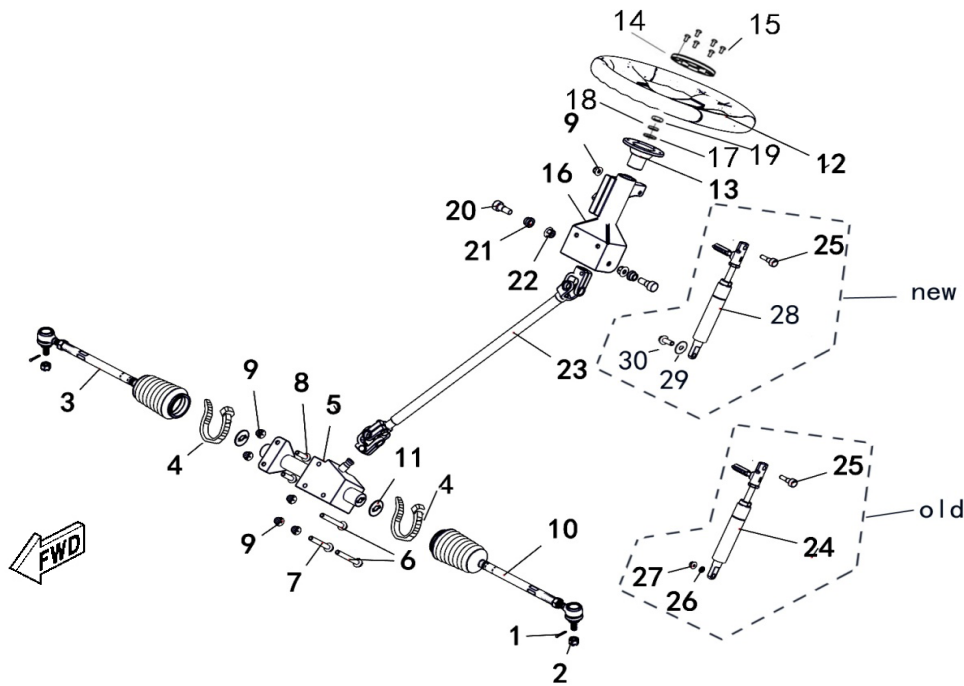

Steering

Ref.No.	Part Number	Description	Q'ty
1	10501	Pin 2.5×25	2
2	27067	Nut M10X1.25	2
3	48102	Steering Tie-Rod,Rh	1
4	48326	Tie	2
5	48098	Steering Motor	1
6	11161	Bolt M8X90	2
7	11244	Bolt M8×80	1
8	10783	Bolt M8X20	2
9	11145	Nut M8	6
10	48103	Steering Tie-Rod,Lh	1
11	48104	Steering Motor Sheet	2
12	26925	Steering Wheel	1
13	26932	Steering Wheel Holder	1
14	26934	Steering Cover	1
15	10305	Screw M5X10	6
16	48097	Steering Column Assy.	1
17	10032	Washer 12	1
18	10054	Washer Spring 12	1
19	26257	Nut M12	1
20	73143	Shoulder Bolt M10×1.25×30	2
21	73125	Bushing For Adjustable Steering Wheel	2
22	10795	Nut M10	2
23	48194	Shaft Steering	1
24	73118	Adjustment Cylinder, Old	1