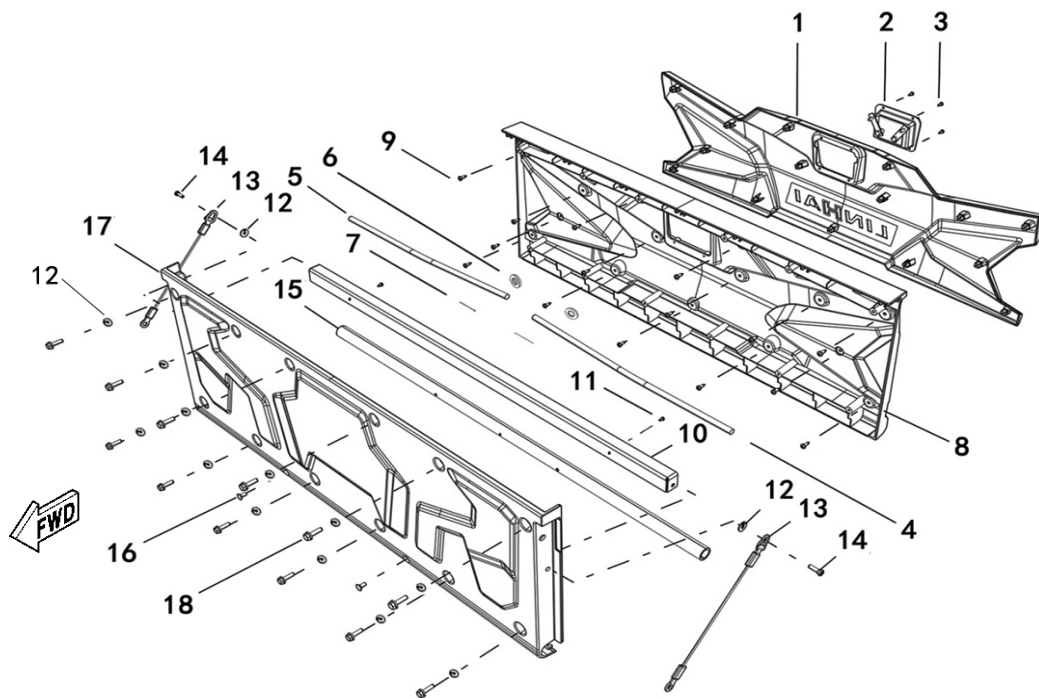

Body, Box, Tailgate

Ref.No.	Part Number	Description	Q'ty
1	482476g	Box Rear Panel Cover Cap,White	1
1	482473L	Box Rear Panel Cover Cap,Blue	1
1	482472h	Box Rear Panel Cover Cap,Red	1
1	482477c	Box Rear Panel Cover Cap,Vista Camouflage	1
1	482477e	Box Rear Panel Cover Cap,Reality Camouflage	1
1	482477F	Box Rear Panel Cover Cap,Conceal Camouflage	1
1	482474L	Box Rear Panel Cover Cap,Orange	1
1	482475E	Box Rear Panel Cover Cap,Army Green	1
1	482474M	Box Rear Panel Cover Cap,Quick Sand	1
1	482479A	Box Rear Panel Cover Cap,Gray	1
1	483346g	Box Rear Panel Cover Cap,White (No LINHAI Logo)	1
1	483343L	Box Rear Panel Cover Cap,Blue (No LINHAI Logo)	1
1	483342h	Box Rear Panel Cover Cap,Red (No LINHAI Logo)	1
1	483347c	Box Rear Panel Cover Cap,Vista Camouflage (No LINHAI Logo)	1
1	483347e	Box Rear Panel Cover Cap,Reality Camouflage (No LINHAI Logo)	1
1	483537F	Box Rear Panel Cover Cap,Conceal Camouflage (No LINHAI Logo)	1
1	483534L	Box Rear Panel Cover Cap,Orange (No LINHAI Logo)	1
1	483345E	Box Rear Panel Cover Cap,Army Green (No LINHAI Logo)	1
1	483344M	Box Rear Panel Cover Cap,Quick Sand (No LINHAI Logo)	1
2	48137	Box Rear Panel Handle	1
3	11242	Tapping Screw ST4.2×13	4
4	48140	Box Rear Panel Lock Pin , L	1
5	48141	Box Rear Panel Lock Pin , R	1
6	48150	Handle Adjust Washer	2
7	48149	Handle Cotter Pin	2
8	48246	Box Rear Panel	1
9	48316	Tapping Screw M5 ×16	15
10	48138	Box Rear Panel Mounting Plate	1
11	11243	Tapping Screw ST4.8×10	2
12	10308	Spring Lock Washer 6	14
13	48148	Upper Retainer Cable	2
14	48147	Inner Hexagonal Flat Head Step Bolt M6×20	2
15	48144	Box Rear Panel Axis	1