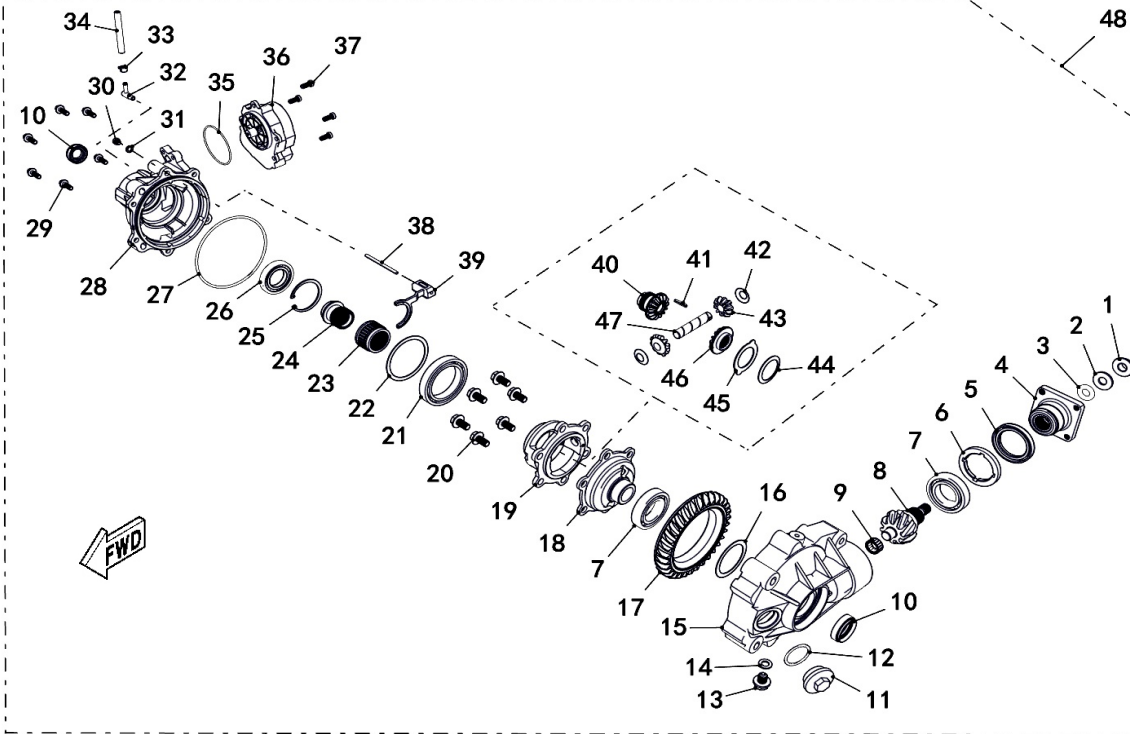

Front Axle

Ref.No.	Part Number	Description	Q'ty
27	35401	O-Ring 141×2.4	1
28	48284	Gear Case, Front Axle	1
29	10059	Bolt M8×25	6
30	11075	Screw M8×8	1
31	35493	Washer 8	1
32	21112	Vent Nozzle	1
33	25107	Clip	1
34	48288	Vent Pipe	1
35	35389	O-Ring 81.2×1.9	1
36	35388	Gear Motor	1
37	35391	Screw M8×20	4
38	10957	Pin Shaft	1
39	26314	Shift Fork	1
40	35434	Drive Gear	1
41	11076	Pin 5×25	1
42	26327	Wearing Ring	2
43	35437	Gear(Center), Differential	2
44	26325	Washer	1
45	26326	Shim	1
46	35440	Driven Gear	1
47	26333	Gear Shaft	1
48	48283	Front Axle	1