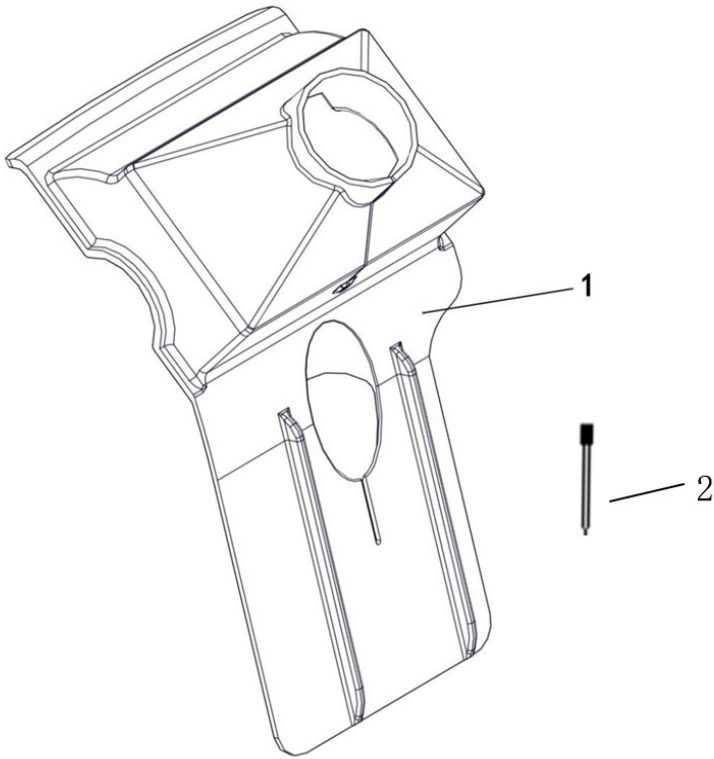

SHIELD RUBBER UNDER STEERING WHEEL (Options)

REF. No.	PART No.	DESCRIPTION	Q'TY
1	47788	SHIELD RUBBER UNDER STEERING WHEEL	1
2	11334	TIE	1