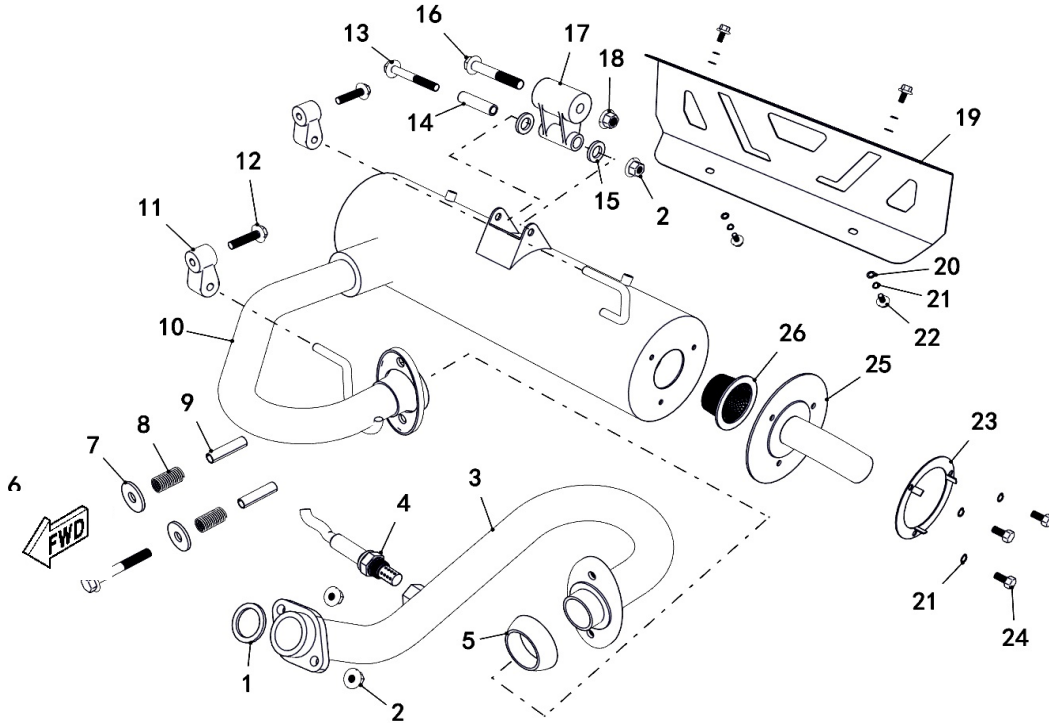

Exhaust

Ref.No.	Part Number	Description	Q'ty
1	48037	Gasket,Exhaust Pipe	1
2	10079	Nut M8	3
3	48036	Pipe,Exhaust	1
4	70826	Oxygen Sensor	1
5	35370	Jount	1
6	11184	Bolt M10×60	2
7	11035	Washer 10	2
8	47076	Spring	2
9	47077	Spacer 13×35	2
10	48038	Muffler	1
11	48040	Soft Rubber Connection	2
12	11185	Bolt M8×35	2
13	11261	Bolt M8×68	1
14	48042	Spacer 11.7×46	1
15	48043	Wire Washer	2
16	10154	Bolt M10×1.25×70	1
17	48041	Connection Block	1
18	10795	Nut M10	1
19	48039	Cover,Muffler	1
20	11090	Washer 6	4
21	11019	Washer 6	7
22	11345	Bolt M6×16	4
23	26364	Washer,Muffler	1
24	11320	BOLT M6×16	3
25	26458	Tail Pipe	1