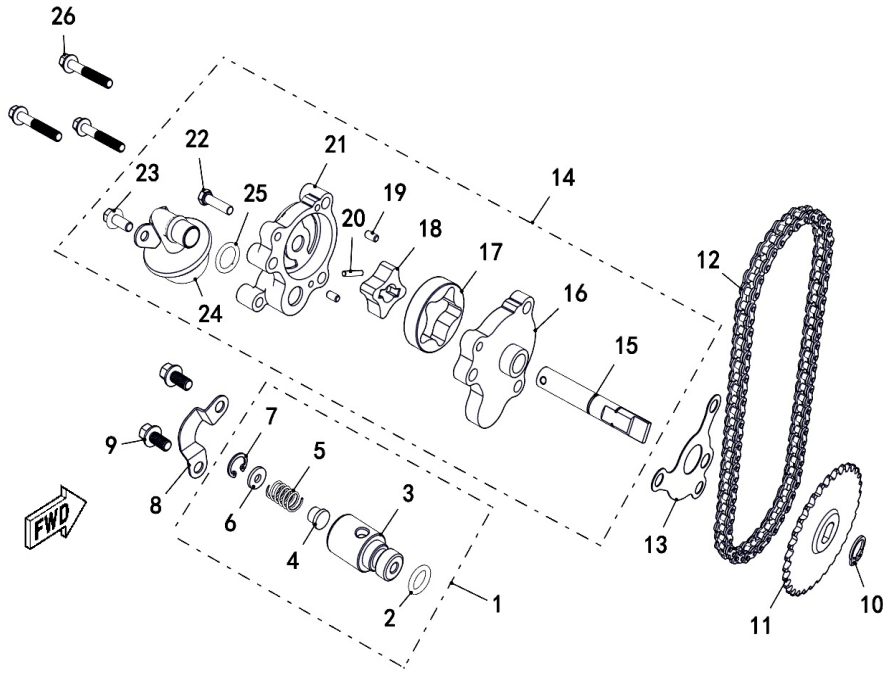

Oil Pump

Ref.No.	Part Number	Description	Q'ty
1	35197	Relief Valve	1
2	35200	O-Ring 10×2.3	1
3	35198	Relief Valve Body	1
4	35199	Oil Plug, Relief Valve	1
5	35201	Spring Relief Valve	1
6	35202	Spring Washer	1
7	10838	Circlip 12	1
8	35203	Pressure Strip, Relief Valve	1
9	10140	Bolt M6×12	2
10	10840	Circlip 11	1
11	35191	Sprocket, Oil Pump	1
12	35196	Chain, Oil Pump	1
13	35206	Gasket, Oil Pump	1
14	35195	Oil Pump	1
15	35192	Shaft, Oil Pump	1
16	35187	Cover, Oil Pump	1
17	35189	Outer Rotor, Oil Pump	1
18	35190	Inner Rotor, Oil Pump	1
19	35193	Dowel Pin	2
20	35194	Straight Pin	1
21	35188	Oil Pump Housing	1
22	10857	Screw M5×20	1
23	35204	Oil Strainer	1
24	10210	Bolt M6×14	1
25	35205	O-Ring 14×2.5	1