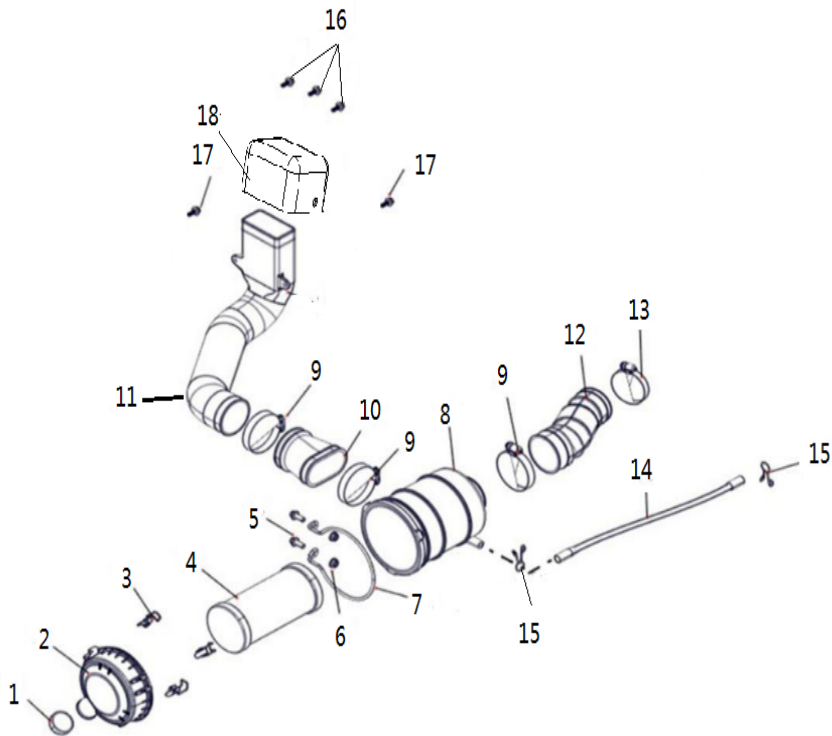

Air Cleaner(new)

Ref.No.	Part Number	Description	Q'ty
1	73835	OIL CAP	1
2	73823	COVER, AIR CLEANER	1
3	73825	WIRE SPRING FASTENER	3
4	73824	ELEMENT COMP AIR CLEANER	1
5	11492	BOLT M8×20	2
6	11455	NUT M8	2
7	73842	AIR CLEANER MOUNTING CLAMP	1
8	73826	CASE, AIR CLEANER	1
9	35670	CLIP 80	3
10	73834	AIR CLEANER INLET CONNECTION PIPE	1
11	73829	AIR CLEANER INTAKE PIPE	1
12	48646	AIR CLEANER CONNECTING PIPE	1
13	35747	CLIP 52/76	1
14	48710	PIPE BREATHER1	1
15	73752	HOOP 2	2
16	48252	PLASTIC SCREW	3
17	10183B	BOLT M6×16	2
18	48647	INTAKE HOSE COVER	1