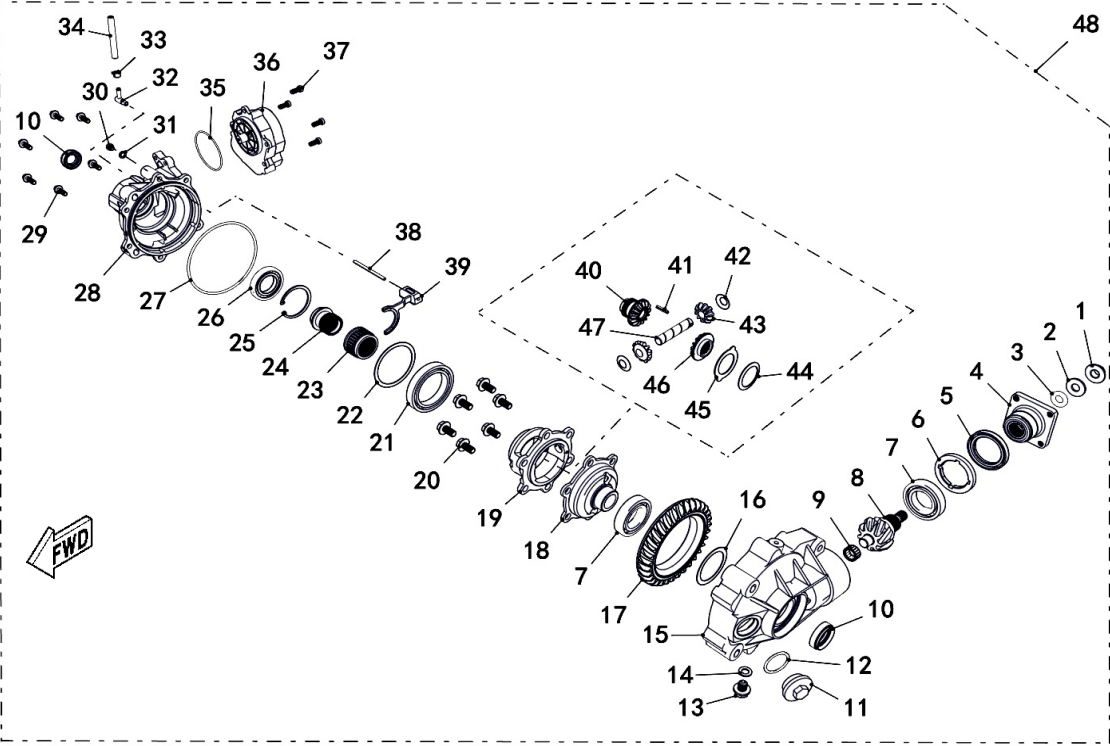

Front Axle

Ref.No.	Part Number	Description	Q'ty
1	26318	Nut, Front Output Shaft	1
2	26324	Washer, Front Output Shaft Nut	1
3	35428	O-Ring	1
4	26330	Coupler, Front Axle	1
5	35423	Oil Seal 48×65×9	1
6	26317	Bearing Retainer	1
7	35424	Bearing 6007	2
8	48286	Bevel Gear -Driving	1
9	35429	Needle Bearing	1
10	35410	Oil Seal 24×38×8	2
11	24305	Fill Plug	1
12	50082	O-Ring 30.5×3	1
13	73020	Drain Bolt	1
14	73021	Washer 10	1
15	48285	Front Axle Box Cover	1
16	26323	Adjusting Shim(61×48)	as needed
17	48287	Bevel Gear -Driven	1
18	26334	Top Bracket,Differential Gear	1
19	26332	Bracket,Differential	1
20	26331	Bolt M10×1.25×20	6
21	10959	Bearing 61912	1
22	26322	Adjusting Shim(83×71)	as needed
23	26315	Drive Clutch	1
24	26316	Drive Clutch Cover	1
25	35412	Circlip 62	1