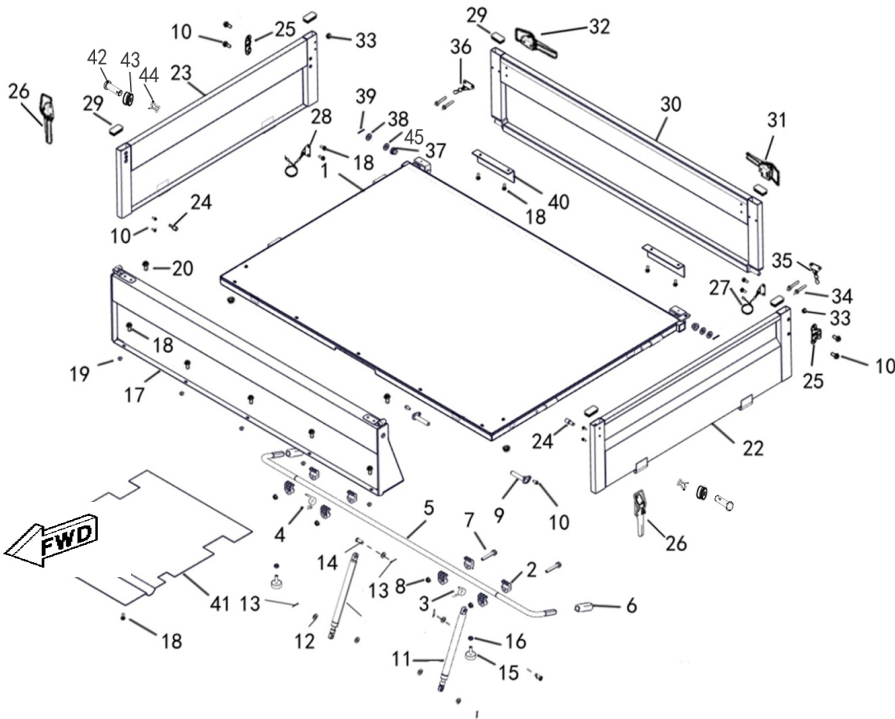

Removable iron cargo tank assembly (Add long)

Ref.No.	Part Number	Description	Q'ty
25	55043	Hook	2
26	84400	Rail cargo box handle assembly	2
27	84403	Box cable (left)	1
28	84405	Box cable (right)	1
29	84414	The closure	6
30	55045	Rear cover assembly	1
31	55046	Handle(left)	1
32	55047	Handle(right)	1
33	55048	Rear cover rubber stopper	2
34	11105	Bolt M6X35	4
35	84409	Lasso plate (left)	1
36	84410	Lasso plate (right)	1
37	73058	Nylon Sheath	2
38	10032	Washer 12	6
39	10792	Cotter Pin 3.2X22	2
40	48440	Bracket,tailight	2
41	48441	Box thermal baffle	1
42	48171	Pin Axle	2
43	48562	I - Shaped Rubber Damper	2
44	48172	Pin, R	2
45	73492	Rubber Dampere	2