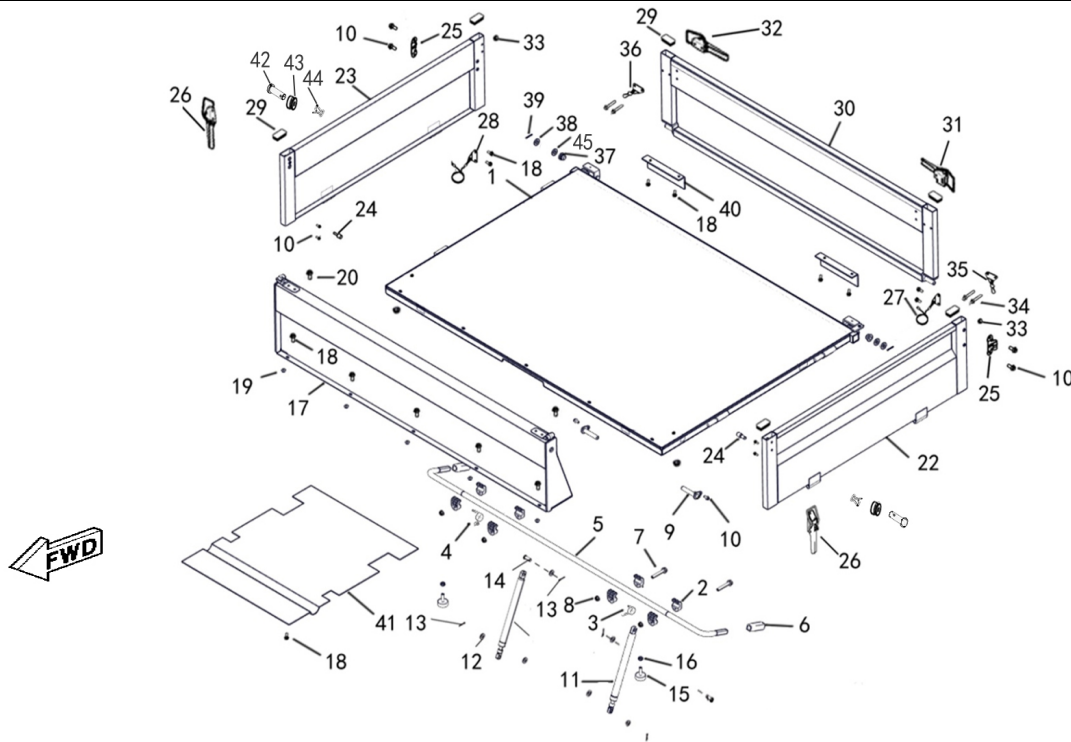

Removable iron cargo tank assembly (Add long)

Ref.No.	Part Number	Description	Q'ty
1	48559	Box Floor Cover (Add long)	1
2	48134	Rubber Sheath	8
3	48135	Pedal Spring ,L	1
4	48136	Pedal Spring ,R	1
5	48436	Cargo Handle Ass'y	1
6	26786	Cap,Protector End	2
7	11101	Hexagon Flange Bolt M8×45	4
8	11145	Nut M8	4
9	48313	Pin Shaft ,Rotation	2
10	10140B	Hexagon Flange Bolt M6×12	10
11	26784	Damper	2
12	10089	Washer 10	6
13	10501	Cotter Pin 2.5X25	4
14	73161	Pin Axle	2
15	48151	Damper, Cargo Box Adjusting	2
16	11289	Nut M6	2
17	48437	Front cover welded assembly	1
18	10183	Hexagon Flange Bolt M6×16	19
19	11233	Nut M6	5
20	10783	Hexagon Flange Bolt M8×20	2
21	10882	Nut M8	2
22	48560	The left side plate welded assembly (Add long)	1
23	48561	The right side plate welded assembly (Add long)	1
24	84401	Side rubber stopper	2