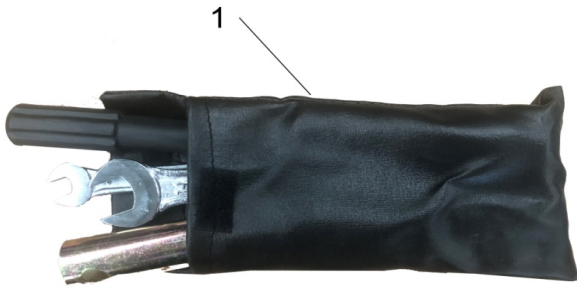

TOOLS

2

REF. No.	PART No.	DESCRIPTION	Q'TY
1		TOOLS	1
2	80472	Writable diagnostic instrument (XCM-PT300X)	1
2	80473	Common diagnostic instrument (XCM-PT300)	1
3	80574	diagnostic instrument	1