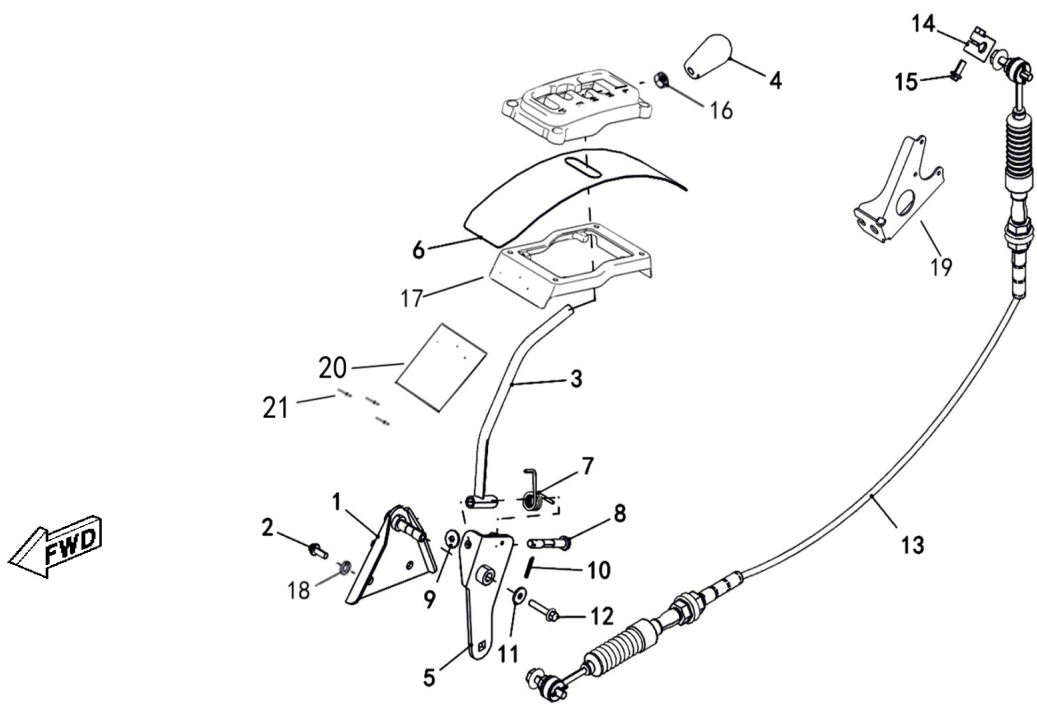

Gear Selector (NEW MODEL)

Ref.No.	Part Number	Description	Q'ty
1	48442	Shift Mounting Plate Assembly	1
2	10783	Bolt M6×25	2
3	73705	Shift Board	1
4	48045	Knob Shifter	1
5	73706	Front Shift Rocker Arm	1
6	48053	Cover, Dust	1
7	48047	Spring, Shifting	1
8	48046	Pin, Gearshifter	1
9	11168	Washr 8	1
10	10685	Cotter Pin 2X16	1
11	11246	Spring Retainer 6	1
12	10140B	Bolt M6×12	1
13	48443	Cable, Shifter	1
14	48444	Rocker	1
15	10187	Bolt M6×25	1
16	10657	Nut M10	1
17	48350	Shift Guard Plate Support Plate	1
18	10106	Washer Spring 8	2
19	48445	Bracket	1
20	48558	Cover	1
21	11256	Core Pulling Rivets 3X10	3