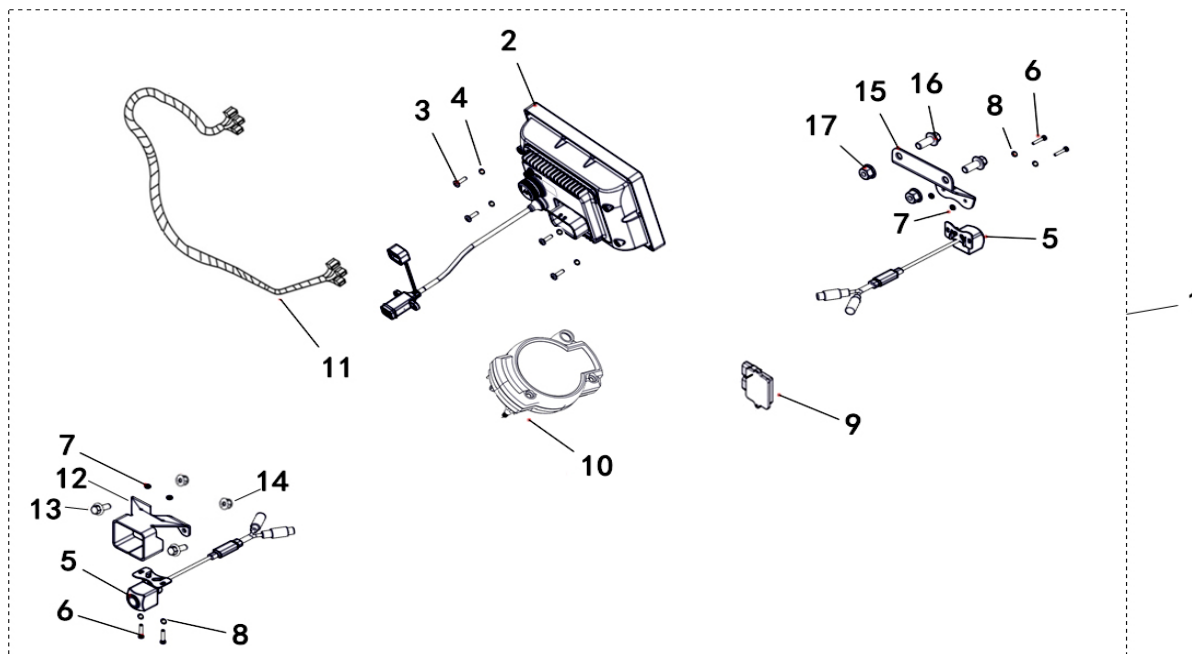

screen (Options)

REF. No.	PART No.	DESCRIPTION	Q'TY
1	48680	Control screen assembly	
2	48681	Control screen	1
3	11804	Screw M4X10	4
4	11805	Washer 4	4
5	48682	Camera	2
6	11806	Screw M3X10	4
7	11807	Nut M3	4
8	11808	Washer 3	4
9	48683	ECU	1
10	48684	LCD Meter	1
11	48685	Wire, Control screen	1
12	48686	Bracket, Camera, FR	1
13	11655	Bolt M5X12	2
14	11791	Nut M5	2
15	48687	Bracket, Camera, REAR	1
16	10783	Bolt M8X20	2
17	10882	Nut M8	2