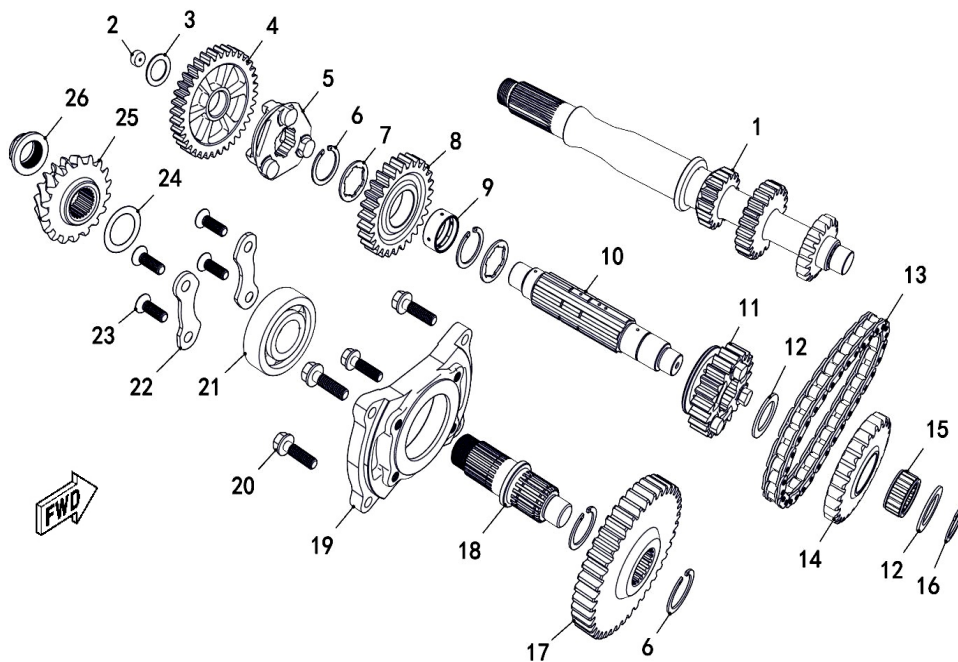

Transmission I

Ref.No.	Part Number	Description	Q'ty
1	35320	Main Shaft. Gearshift	1
2	35309	Bell Plug 12	1
3	35307	Washer 17.5×26×1	1
4	35318	Driven Gear, Low Range	1
5	35314	Sliding Bush, Gearshift	1
6	35311	Circlip 25	4
7	35310	Spline Washer	2
8	35316	Driven Gear, High Range	1
9	35317	Bushing, Driven High Range Gear	1
10	35315	Driven Shaft	1
11	35308	Driven Output Gear	1
12	35312	Washer 20.5×30×1.5	2
13	35313	Chain, Reverse Gear	1
14	35319	Sprocket, Reverse Gear	1
15	10858	Needle Bearing K20×26×12	1
16	24407	Circlip 20	1
17	35271	Output Driven Gear	1
18	35276	Drive Bevel Gear Shaft	1
19	35274	Bearing Seat, Drive Bevel Gear	1
20	35286	Bolt M8×28	4
21	10855	Bearing 6305C3	1
22	35287	Bearing Limit	2
23	10276	Screw M8×25	4
24	35277	Adjust Washer, Drive Bevel Gear	1
25	35272	Drive Bevel Gear	1