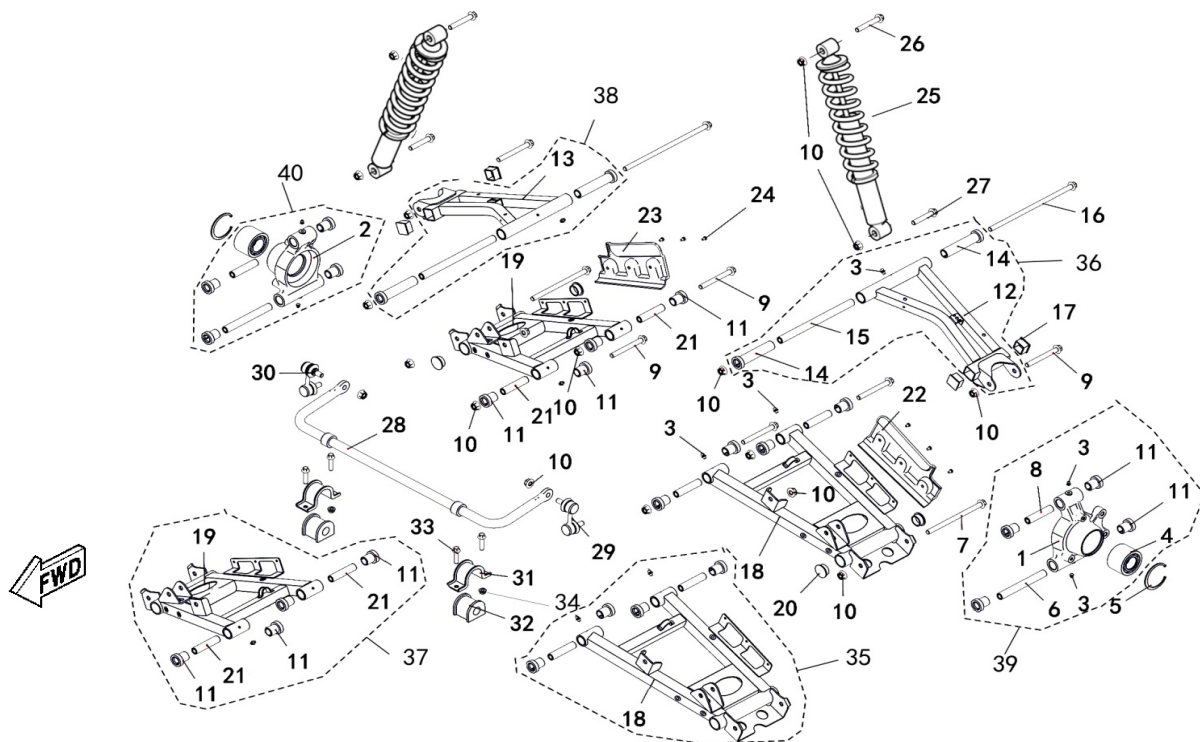

**Front Suspension**

Ref.No.	Part Number	Description	Q'ty
1	48091	Carrier Bearing,Front,Lh	1
2	48094	Carrier Bearing,Front,Rh	1
3	48092	Bearing	2
4	11204	Circlip 55	2
5	70679	Nut M12x1.25	4
6	10792	Pin 3.2x22	4
7	48109	Arm Upper Frt Lh	1
8	48110	Arm Upper Frt Rh	1
9	48090	Ball Joint,Upper	2
10	11152	Circlip 32	2
11	48107	Scr Hxfl,Frt Arm	4
12	10795	Nut M10	8
13	48106	Bushing,Long	8
14	48105	Shaft Pivot	4
15	48108	Arm Lwr Frt Lh	1
16	48111	Arm Lwr Frt Rh	1
17	48089	Ball Joint,Lwr	2
18	70046	Circlip 34	2
19	84251	Cover, Arm Lwr Frt Lh	1
20	84252	Cover, Arm Lwr Frt Rh	1
21	11153	Screw M5X10	6
22	27074	Grease Fitting M6	4
23	48093	Front Shock Absorber Assy	2
24	11238	Bolt M10X1.25X57	4

# Rear Suspension

Ref.No.	Part Number	Description	Q'ty
1	48164	Carrier Bearing Wheel Rear Lh	1
2	48165	Carrier Bearing Wheel Rear Rh	1
3	27074	Grease Fitting M6	10
4	48077	Bearing	2
5	11155	Circlip 63	2
6	48161	Shaft Pivot ,Lwr	2
7	48162	Scr Hxfl,Rear Arm,Lwr	2
8	48160	Shaft Pivot ,Upper	2
9	11146	Bolt M10X1.25X90	6
10	10795	Nut M10	18
11	48070	Bushing,Short	16
12	48074	Arm Upper Rear Lh	1
13	48075	Arm Upper Rear Rh	1
14	48106	Bushing,Long	4
15	48068	Shaft,Rear Upper Arm	2
16	48071	Scr Hxfl, Rear Upper Arm	2
17	70287	Square Rubber Plug	4
18	48072	Arm Lwr Rear Lh	1
19	48076	Arm Lwr Rear Rh	1
20	48073	Plug	4
21	48069	Shaft,Rear Lwr Arm	4
22	84251	Cover, Arm Lwr Rear Lh	1
23	84252	Cover, Arm Lwr Rear Rh	1
24	11153	Screw M5X10	6