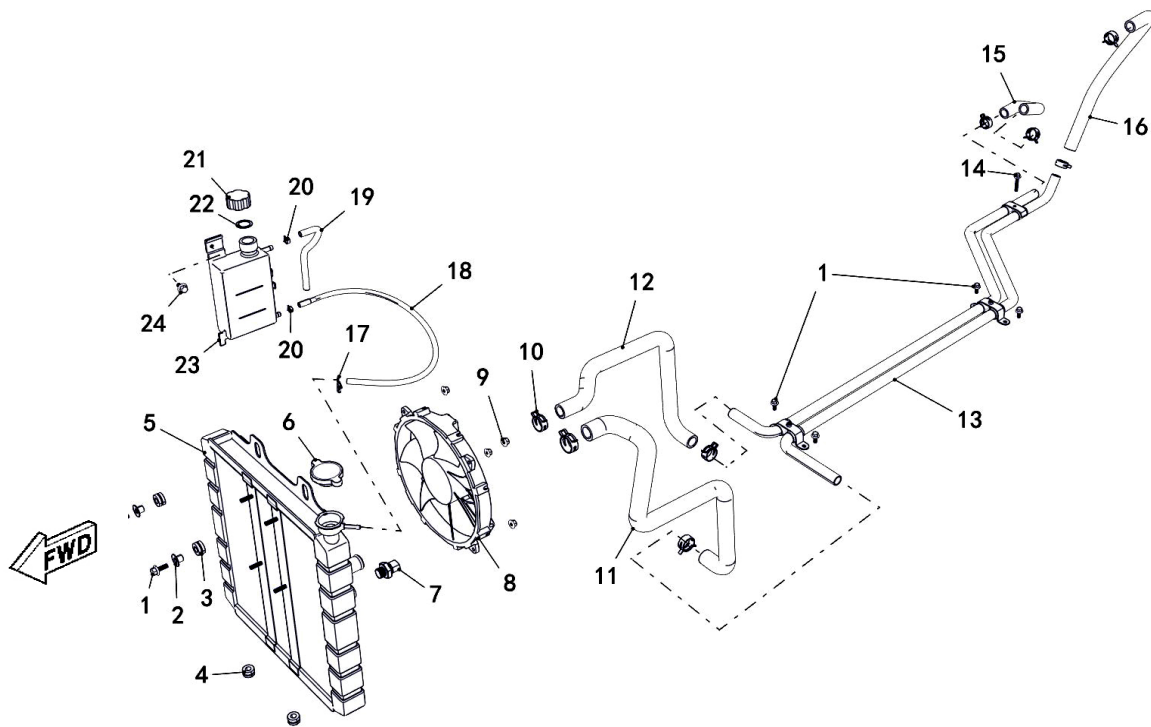

Radiator

Ref.No.	Part Number	Description	Q'ty
1	10183B	Bolt M6×16	6
2	36052	Collar	2
3	36053	Radiator Side Grommet,Up	2
4	36054	Radiator Side Grommet,Down	2
5	48013	Radiator	1
6	22907a	Safety Valve	1
7	48020	Thermostat Switch Assy	1
8	35354	Blower Assy	1
9	10004	Nut M6	4
10	11203	Clip 28	8
11	48017	Hose,Feed	1
12	48016	Hose,Return	1
13	48015	Bracket	1
14	10177B	Bolt M6×40	1
15	48018	Feed Hose, Valve	1
16	48019	Return Hose, Cylinder	1
17	48014	Clip 8	1
18	48066	Pipe,Safety Valve	1
19	48325	Pipe,Tank Recovery	1
20	22924	Clip	2
21	70338	Cover,Tank Recovery	1
22	70339	Washer,Tank Recovery	1
23	83456	Tank Recovery	1
24	10140B	Bolt M6×12	1