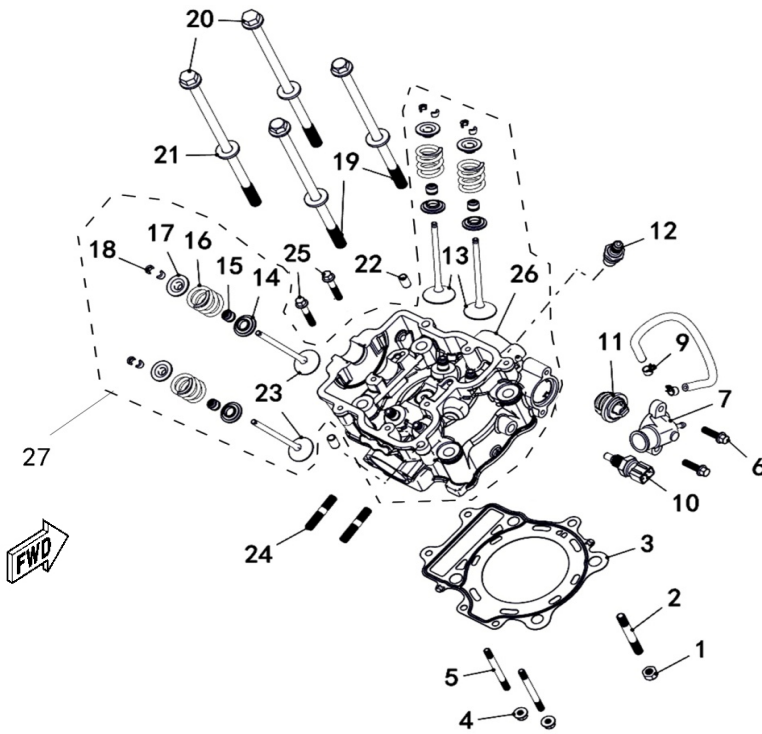

Cylinder Head

Ref.No.	Part Number	Description	Q'ty
1	10067	Thrust Nut M8	1
2	35097	Stud M8×68	1
3	35106	Gasket,Cylinder Head	1
4	10004	Thrust Nut M6	2
5	35098	Stud M6×72	2
6	10278	Bolt M6×22	2
7	35103	Water Outlet Joint, Cylinder Head	1
8	35104	Pipe,Cylinder Head	1
9	35109	Clip 7.5	2
10	35095e	Water Temperature Sensor	1
11	35171	Thermostat	1
12	35105	Spark Plug DPR7EA-9(NGK)	1
13	35135	Intake Valve	2
14	35137	Seat Spring Valve	4
15	35140	Seal Valve Stem	4
16	35136	Spring Valve	4
17	35138	Retainer Spring Valve	4
18	35139	Cotter Valve	8
19	35100	Cylinder Bolt M10×1.25×190	2
20	35101	Cylinder Bolt M10×1.25×200	2
21	35102	Washer, Cylinder Bolt	4
22	50076	Dowel Pin 8×14	2
23	35141	EXHAUST VALVE	2
24	35099	Stud M8×42	2
25	10186	Bolt M6×35	2