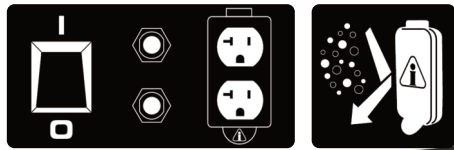

- **Performance Series Engine:** 223cc OHV engine with Cast Iron Sleeve & Low Oil Shutdown
- **High Output:** 5,000 starting watts - 4,000 running watts
- **Run Time:** 6.3-gallon fuel tank for extended run time of up to 20 hours at 25% load
- **Digital Data Center:** Displays voltage, frequency and hours
- **Rubber Outlet Covers:** Help guard against moisture, dust, and debris
- **Heavy Duty Frame Construction:** Built tough with durable automotive style finish
- **Portable Design:** Easy to transport with folding handle and wheels - *included*
- **CO Sensor With Auto Shutdown:** Monitors and reacts to carbon monoxide (CO) levels

# GXS5000

Multi-Features Panel with  
Outlet Covers

Heavy Duty  
Frame

6.3 Gal Tank Built-In Gauge  
& Up To 20 Hour Runtime

Folding Handle  
Factory Installed

Brushed Alternator  
With AVR

Recoil Start  
223cc Engine