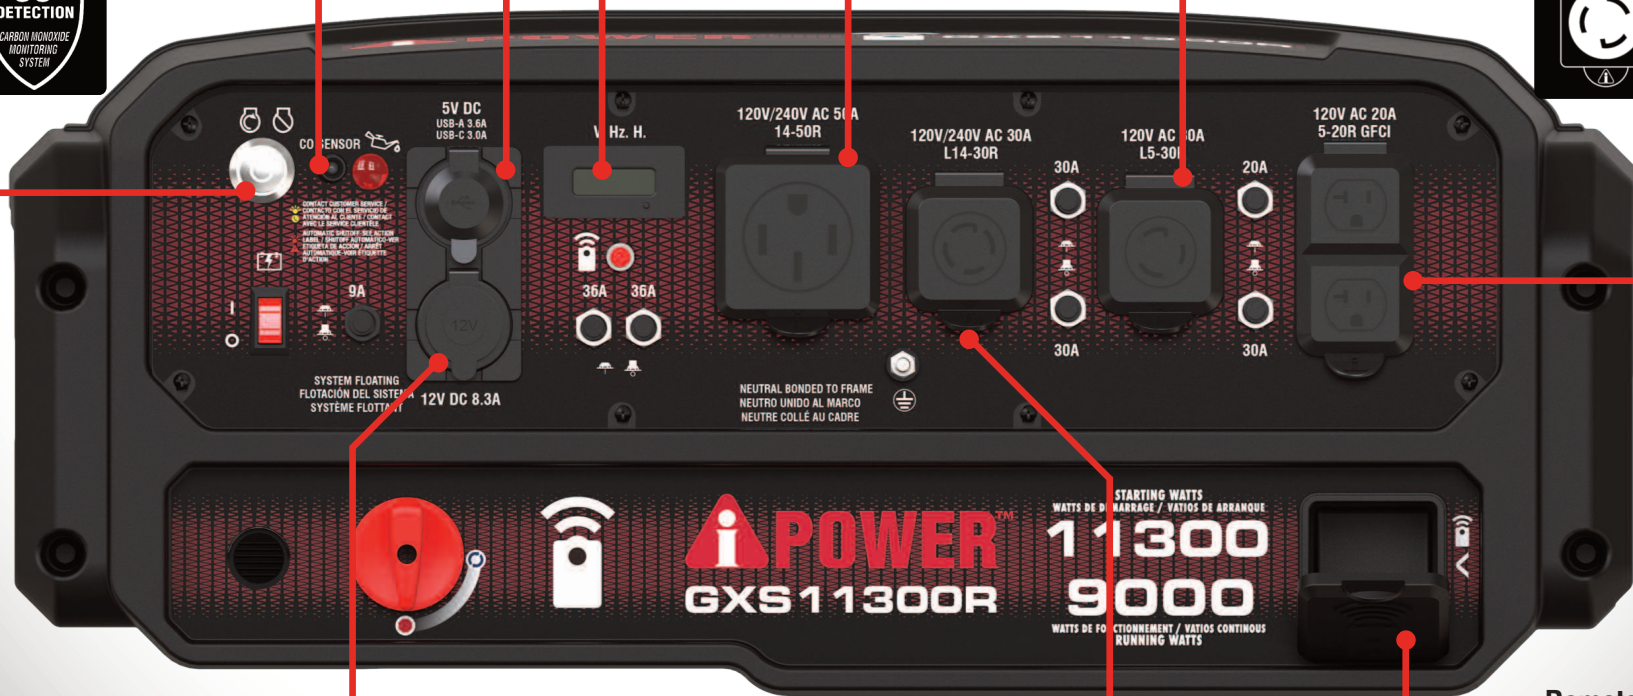

GXS11300R

5VDC Outlets (2):
USB-A 3.6A, USB-C 3.0A

Data Center
Displays;
Voltage,
Frequency,
Hours

VOLTS - HZ - HOUR
8888

14-50R:
50A, 120/240V

L5-30R:
120VAC 30A

CO Sensor:
Auto Shutdown

Push Button
Electric Start

GFCI AC Outlet:
120VAC 5-20R
20A Duplex

DC Outlet:
8.3A, 12VDC
Automotive Outlet

L14-30R:
120/240VAC 30A

Remote
Storage

POWER
GXS11300R

STARTING WATTS
WATTS DE ARRANQUE / VATIOS DE ARRANQUE
11300

WATTS DE FUNCIONAMIENTO / VATIOS CONTINUOS
RUNNING WATTS
9000