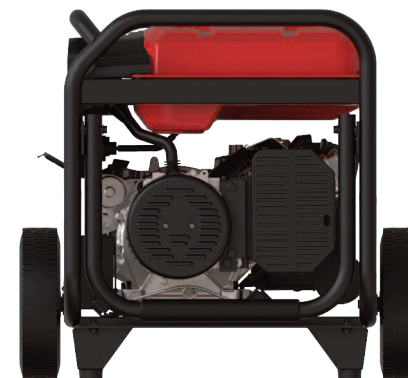

GXS11300R - REMOTE START PORTABLE GENERATOR

Starting/Running Watts (Gas)	11300 / 9000W
Certifications	EPA
CO Monitor	Yes - Auto Shutdown
AC Voltage	120 / 240V
Rated Speed/Frequency	3600rpm/60Hz
Total Harmonic Distortion (THD)	Standard
Grounding System	Neutral Bonded to Frame
Noise Level (dB)	76
Engine Type	Single Cylinder 459cc - 4 Stroke OHV
Starting System	Recoil Start - Electric Start - Remote Start
Low Oil Shutdown	Yes
Cast Iron Sleeve	Yes
Fuel Type	Gasoline
Oil Type and Capacity	10W-30 - 33.8 fl.oz / 1000 ml / 1.0 L
Alternator Type	Brushed with AVR
Tank (Gas)	9.5 Gal
Runtime @25% Load (Gas)	Up to 18 Hour
Handle	Folding U Shape
Wheel	Flat Free 11.0"
AC Outlets	1x5-20R Duplex GFCI (20A, 120V) - 1xL5-30R (30A, 120V) 1xL14-30R (30A, 120/240V) - 1x14-50R (50A, 120/240V)
DC Outlets	1x8.3A (12VDC) Automotive Outlet 2xUSB (5V): USB-A 3.6A + USB-C 3.0A
Voltage Selector Switch	Yes
Data Center	Yes; Voltage (V), Frequency (Hz), Total Run Time(Hour)
Included	Oil, Funnel, Tool Kit, 12VDC Battery Charging Cable, Battery, Remote Control Fob, Manual, Quick Start Guide, 30A RV Adapter
Warranty (Residential)	3 Year
Unit LxWxH	28.0 x 28.8 x 26.7 inch / 71.1 x 73.1 x 67.8 cm
Carton LxWxH	28.9 x 23.4 x 24.2 inch / 73.5 x 59.5 x 61.5 cm
Unit Weight	216.1 lbs / 98.0 kg
Shipping Weight	224.9 lbs / 102.0 kg
UPC	850016881717

GXS11300R