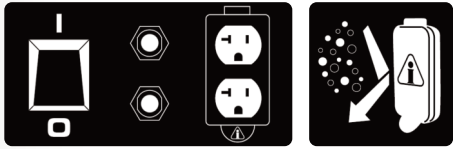

GXS11300R

Multi-Feature Panel with
Outlet Covers