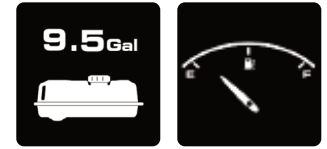

GXS11300R

11300 Watt Remote Control Portable Generator

- **Performance Series Engine:**
459cc OHV engine with Cast Iron Sleeve & Low Oil Shutdown
- **High Output:** 11,300 starting watts - 9,000 running watts on gasoline
- **Run Time:** 9.5-gallon fuel tank for extended run time of up to 18 hours at 25% load
- **Digital Data Center:** For quick and easy access to real-time running data; Voltage (V), Frequency (Hz), Total Run Time(Hour)
- **Rubber Outlet Covers:** Help guard against moisture, dust, and debris
- **Heavy Duty Frame Construction:** Built tough with durable automotive style finish
- **Portable Design:** Easy to transport with folding handle and wheels - included
- **CO Sensor With Auto Shutdown:** Monitors and reacts to carbon monoxide (CO) levels
- **Simple Starting:** Recoil, electric and remote start - fob & battery included

GXS11300R

Multi-Feature Panel with
Outlet Covers

Heavy Duty
Frame

11.0" Flat
Free Wheel

Recoil, Electric &
Remote Start 459cc Engine

9.5 Gal Tank with Built-In Gauge
18.0 Hour Runtime

Integrated
Folding Handle