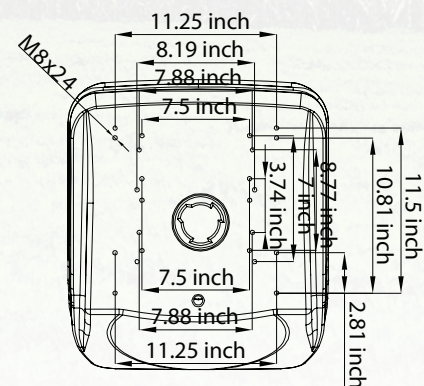

UNIVERSAL LAWN & GARDEN SEAT LARGE SIZE

ANTI-CORROSION RESISTANT PLASTIC FRAME

(DRAWING IS NOT TO SCALE AND
MEASUREMENTS ARE FOR REFERENCE ONLY)