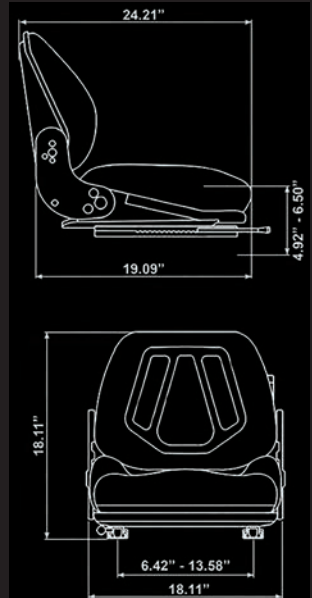

(DRAWING IS NOT TO SCALE AND
MEASUREMENTS ARE FOR REFERENCE ONLY)