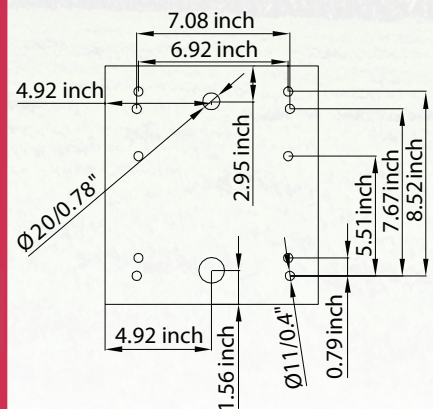

agra link™

PREMIUM
VINYL

PRODUCT #: 84006M
SKU #: 42820032

FEATURES

- HEAVY-DUTY STEEL PAN TYPE CONSTRUCTION WITH MOLDED
- HIGH-DENSITY VACUUM-FORMED POLYURETHANE
- WATER PROOF VINYL
- WATER DRAINAGE SYSTEM HOLES (RAIN, SNOW ETC)
- MULTI-HOLE MOUNTING PATTERN
- EXTENDED 13.4" BACKREST
- BLACK

APPLICATIONS

- LAWN MOWERS
- SMALL BACKHOES
- UTILITY SEATING
- GARDEN TRACTORS
- E-GATOR UTILITY

MOUNTING PATTERNS (WIDTH X DEPTH)

UNIVERSAL BOLT PATTERN
MOUNTING PLATE

DIMENSIONS (WIDTH X DEPTH X HEIGHT)

19.7 IN. x 19.7 IN. x 13.8 IN.
Hardware Not Included

(DRAWING IS NOT TO SCALE AND
MEASUREMENTS ARE FOR REFERENCE ONLY)

COMPACT HIGH-BACK SEAT

STEEL PAN

HEAVY-DUTY CONSTRUCTION