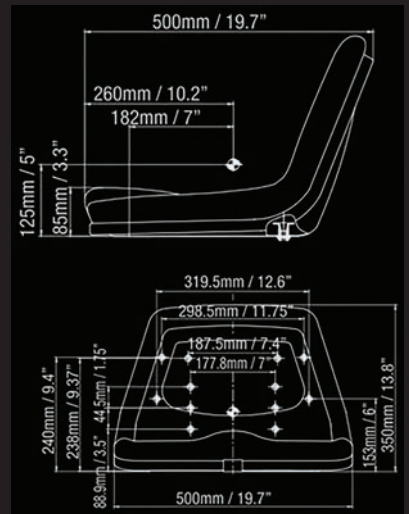

APPLICATIONS

- LAWN MOWERS
- SMALL BACKHOES
- UTILITY SEATING
- GARDEN TRACTORS
- E-GATOR UTILITY

MOUNTING PATTERNS (WIDTH X DEPTH)

UNIVERSAL BOLT PATTERN
MOUNTING PLATE

DIMENSIONS (WIDTH X DEPTH X HEIGHT)

19.7 IN. x 19.7 IN. x 13.8 IN.
Hardware Not Included

(DRAWING IS NOT TO SCALE AND
MEASUREMENTS ARE FOR REFERENCE ONLY)

UNIVERSAL LAWN & GARDEN SEAT

DELUXE HIGH-BACK STEEL PAN

HEAVY-DUTY CONSTRUCTION

agraLink™

APPLICATIONS

- UTILITY TRACTORS
- SPECIALTY / INDUSTRIAL TRACTORS
- UNIVERSAL APPLICATION

MOUNTING PATTERNS (WIDTH X DEPTH)

UNIVERSAL BOLT PATTERN
MOUNTING PLATE

DIMENSIONS (WIDTH X DEPTH X HEIGHT)

19.25 IN. x 21.5 IN. x 20.25 IN.
Hardware Not Included

MOUNTING PATTERNS (WIDTH X DEPTH)

UNIVERSAL BOLT PATTERN
MOUNTING PLATE

DIMENSIONS (WIDTH X DEPTH X HEIGHT)

23.6 IN. x 19.6 IN. x 17.7 IN.
Hardware Not Included

UNIVERSAL FOLD-DOWN SEAT ADJUSTABLE ARM RESTS