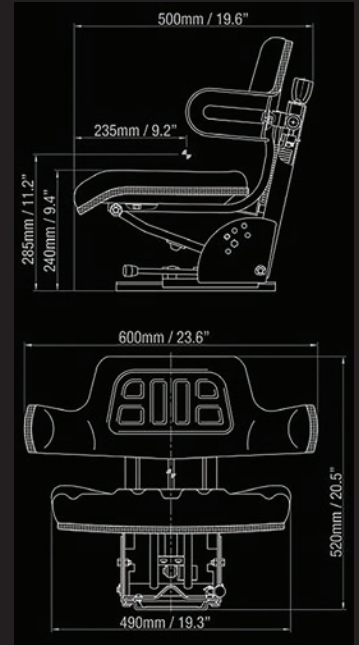

FEATURES

- VINYL COVERED MOLDED CUSHION
- ADJUSTABLE WEIGHT SUSPENSION
- 3.15" SUSPENSION STROKE
- STEEL FRAME CONSTRUCTION
- UNIVERSAL BOLT PATTERN
- ADJUSTABLE BASE ANGLE
- MOUNTING PLATE
- SLIDE TRACK
- BLACK

APPLICATIONS

- UTILITY TRACTORS
- SPECIALTY / INDUSTRIAL TRACTORS
- UNIVERSAL APPLICATION

MOUNTING PATTERNS (WIDTH X DEPTH)

UNIVERSAL BOLT PATTERN
MOUNTING PLATE

DIMENSIONS (WIDTH X DEPTH X HEIGHT)

19.25 IN. x 21.5 IN. x 20.25 IN.
Hardware Not Included

MOUNTING PATTERNS (WIDTH X DEPTH)

UNIVERSAL BOLT PATTERN
MOUNTING PLATE

DIMENSIONS (WIDTH X DEPTH X HEIGHT)

23.6 IN. x 19.6 IN. x 17.7 IN.
Hardware Not Included

UNIVERSAL FOLD-DOWN SEAT ADJUSTABLE ARM RESTS