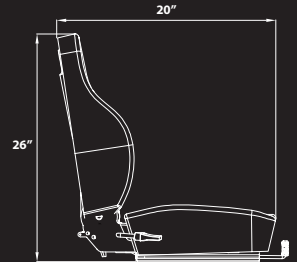

MOUNTING PATTERNS (WIDTH X DEPTH)

UNIVERSAL BOLT PATTERN
MOUNTING PLATE

DIMENSIONS (WIDTH X DEPTH X HEIGHT)

23.6 IN. x 19.6 IN. x 17.7 IN.
Hardware Not Included

UNIVERSAL FOLD-DOWN SEAT ADJUSTABLE ARM RESTS

APPLICATIONS

- LAWN MOWERS
- SMALL BACKHOES
- UTILITY SEATING
- GARDEN TRACTORS
- E-GATOR UTILITY

MOUNTING PATTERNS (WIDTH X DEPTH)

UNIVERSAL BOLT PATTERN
MOUNTING PLATE

DIMENSIONS (WIDTH X DEPTH X HEIGHT)

24 IN. x 20 IN. x 26 IN.
Hardware Not Included

(DRAWING IS NOT TO SCALE AND
MEASUREMENTS ARE FOR REFERENCE ONLY)

**HIGH BACK
CORDURA SEAT**
LUMBAR SUPPORT (3-POSITIONS)

HEAVY-DUTY CONSTRUCTION

UNIVERSAL TRACTOR SEATS