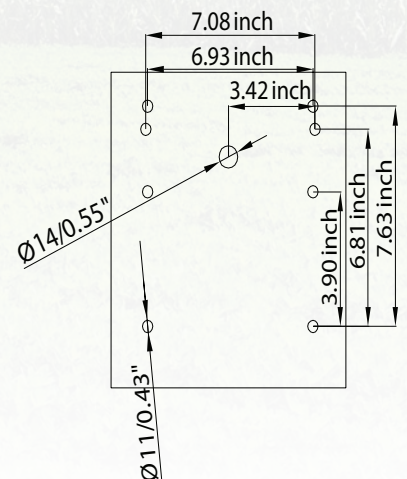

agraLink™

PREMIUM
VINYL

PRODUCT #: 84005M
SKU #: 42820006

FEATURES

- HEAVY-DUTY STEEL PAN TYPE CONSTRUCTION WITH MOLDED
- HIGH-DENSITY VACUUM-FORMED POLYURETHANE
- WATER PROOF VINYL
- WATER DRAINAGE SYSTEM HOLES (RAIN, SNOW ETC)
- MULTI-HOLE MOUNTING PATTERN
- EXTENDED 13.4" BACKREST
- BLACK

APPLICATIONS

- LAWN MOWERS
- SMALL BACKHOES
- UTILITY SEATING
- GARDEN TRACTORS
- E-GATOR UTILITY

MOUNTING PATTERNS (WIDTH X DEPTH)

UNIVERSAL BOLT PATTERN
MOUNTING PLATE

DIMENSIONS (WIDTH X DEPTH X HEIGHT)

19.7 IN. x 19.7 IN. x 13.8 IN.
Hardware Not Included

(DRAWING IS NOT TO SCALE AND
MEASUREMENTS ARE FOR REFERENCE ONLY)

UNIVERSAL LAWN & GARDEN SEAT

DELUXE HIGH-BACK STEEL PAN

HEAVY-DUTY CONSTRUCTION