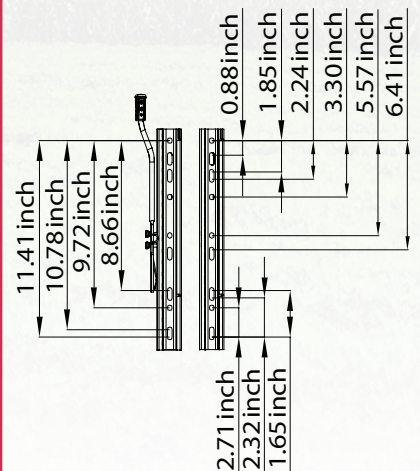

agra link™

PREMIUM
VINYL

PRODUCT #: 84003M
SKU #: 42820040

FEATURES

- ANTI-CORROSION RESISTANT PLASTIC FRAME
- BLOW-MOLDED PLASTIC BUCKET SEAT FOR DURABILITY
- HIGH-DENSITY VACUUM-FORMED POLYURETHANE
- WATER PROOF VINYL
- WATER HOLES (RAIN, SNOW ETC)
- FORWARD & AFT. ADJUSTABLE SLIDING BASE
- MULTI-HOLE MOUNTING SLIDING BASE
- EXTENDED 21" BACKREST
- BLACK

APPLICATIONS

- LAWN MOWERS
- FORKLIFT
- SKID STEER
- SMALL BACKHOES
- UTILITY SEATING
- GARDEN TRACTORS
- E-GATOR UTILITY

MOUNTING PATTERNS (WIDTH X DEPTH)

UNIVERSAL BOLT PATTERN
MOUNTING PLATE

DIMENSIONS (WIDTH X DEPTH X HEIGHT)

19 IN. x 23.75 IN. x 23.25 IN.
Hardware Not Included

(DRAWING IS NOT TO SCALE AND
MEASUREMENTS ARE FOR REFERENCE ONLY)

UNIVERSAL SKID-STEER SEAT

SLIDING BASE