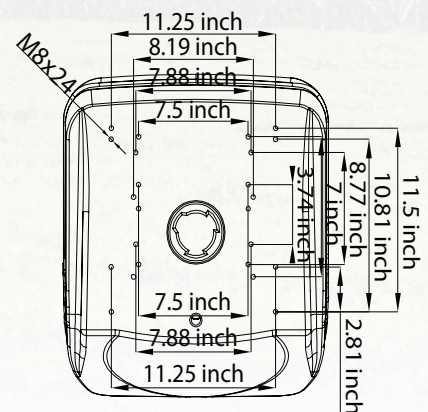

UNIVERSAL LAWN & GARDEN SEAT

DELUXE HIGH-BACK STEEL PAN

HEAVY-DUTY CONSTRUCTION

(DRAWING IS NOT TO SCALE AND
MEASUREMENTS ARE FOR REFERENCE ONLY)