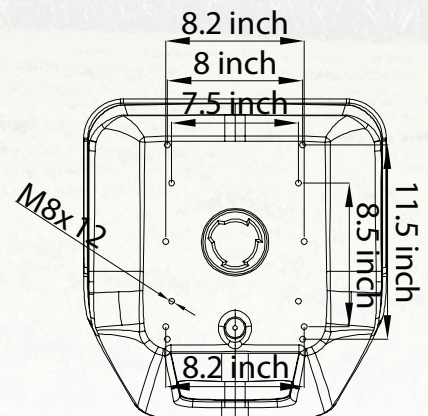

UNIVERSAL LAWN & GARDEN SEAT

ANTI-CORROSION RESISTANT PLASTIC FRAME

(DRAWING IS NOT TO SCALE AND
MEASUREMENTS ARE FOR REFERENCE ONLY)