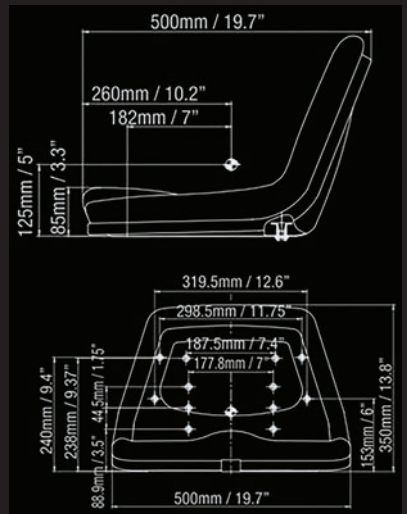

APPLICATIONS

- LAWN MOWERS
- SMALL BACKHOES
- UTILITY SEATING
- GARDEN TRACTORS
- E-GATOR UTILITY

MOUNTING PATTERNS (WIDTH X DEPTH)

UNIVERSAL BOLT PATTERN
MOUNTING PLATE

DIMENSIONS (WIDTH X DEPTH X HEIGHT)

19.7 IN. x 19.7 IN. x 13.8 IN.
Hardware Not Included

(DRAWING IS NOT TO SCALE AND
MEASUREMENTS ARE FOR REFERENCE ONLY)

UNIVERSAL LAWN & GARDEN SEAT

DELUXE HIGH-BACK STEEL PAN

HEAVY-DUTY CONSTRUCTION

agra link™

APPLICATIONS

- UTILITY TRACTORS
- SPECIALTY / INDUSTRIAL TRACTORS
- UNIVERSAL APPLICATION

MOUNTING PATTERNS (WIDTH X DEPTH)

UNIVERSAL BOLT PATTERN
MOUNTING PLATE

DIMENSIONS (WIDTH X DEPTH X HEIGHT)

19.25 IN. x 21.5 IN. x 20.25 IN.
Hardware Not Included

MOUNTING PATTERNS (WIDTH X DEPTH)

UNIVERSAL BOLT PATTERN
MOUNTING PLATE

DIMENSIONS (WIDTH X DEPTH X HEIGHT)

23.6 IN. x 19.6 IN. x 17.7 IN.
Hardware Not Included

UNIVERSAL FOLD-DOWN SEAT ADJUSTABLE ARM RESTS