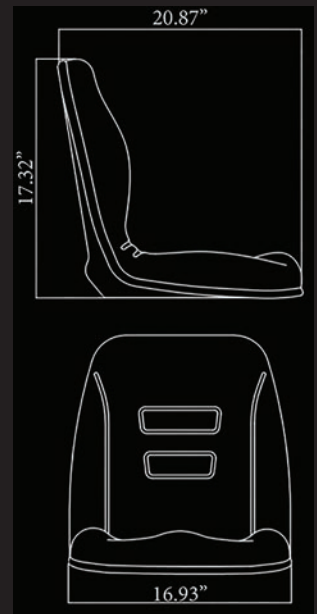

APPLICATIONS

- LAWN MOWERS
- SMALL BACKHOES
- UTILITY SEATING
- GARDEN TRACTORS
- E-GATOR UTILITY

MOUNTING PATTERNS (WIDTH X DEPTH)

UNIVERSAL BOLT PATTERN
MOUNTING PLATE

DIMENSIONS (WIDTH X DEPTH X HEIGHT)

19.7 IN. x 19.7 IN. x 13.8 IN.
Hardware Not Included

(DRAWING IS NOT TO SCALE AND
MEASUREMENTS ARE FOR REFERENCE ONLY)

COMPACT HIGH-BACK SEAT

STEEL PAN

HEAVY-DUTY CONSTRUCTION

agraLink™

PREMIUM
VINYL

PRODUCT #: 84009M
SKU #: 42820008