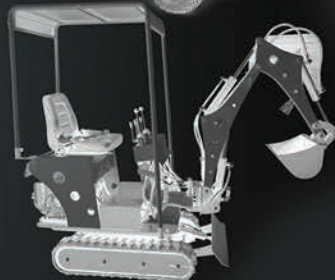

UNIVERSAL TRACTOR SEATS

*agra*link™

Product Guide

Our complete line of replacement universal tractor seats fit all brands of riding lawn mowers, utility vehicles, garden tractors, e-gators, small back hoes, and others.