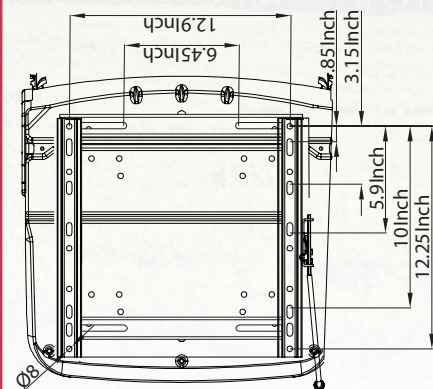

(DRAWING IS NOT TO SCALE AND
MEASUREMENTS ARE FOR REFERENCE ONLY)