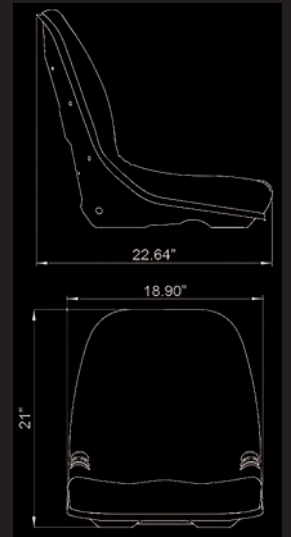

APPLICATIONS

- LAWN MOWERS
- FORKLIFT
- SKID STEER
- SMALL BACKHOES
- UTILITY SEATING
- GARDEN TRACTORS
- E-GATOR UTILITY

MOUNTING PATTERNS (WIDTH X DEPTH)

UNIVERSAL BOLT PATTERN
MOUNTING PLATE

DIMENSIONS (WIDTH X DEPTH X HEIGHT)

19 IN. x 23.75 IN. x 23.25 IN.
Hardware Not Included

(DRAWING IS NOT TO SCALE AND
MEASUREMENTS ARE FOR REFERENCE ONLY)

UNIVERSAL SKID-STEER SEAT

SLIDING BASE

agraLink™

PREMIUM
VINYL

PRODUCT #: 84004M
SKU #: 42820004