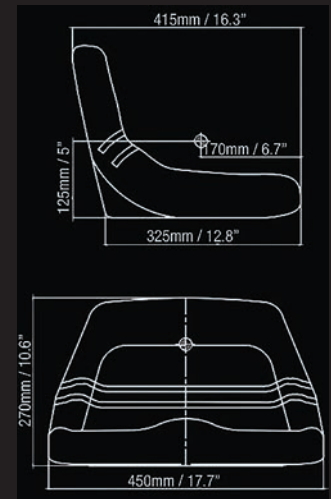

APPLICATIONS

- LAWN MOWERS
- SMALL BACKHOES
- UTILITY SEATING
- GARDEN TRACTORS
- E-GATOR UTILITY

MOUNTING PATTERNS

(WIDTH X DEPTH)

UNIVERSAL BOLT PATTERN
MOUNTING PLATE

DIMENSIONS

(WIDTH X DEPTH X HEIGHT)

19 IN. x 12.8 IN. x 14 IN.
Hardware Not Included

MOUNTING PATTERNS (WIDTH X DEPTH)

UNIVERSAL BOLT PATTERN
MOUNTING PLATE

DIMENSIONS (WIDTH X DEPTH X HEIGHT)

23.6 IN. x 19.6 IN. x 17.7 IN.
Hardware Not Included

UNIVERSAL FOLD-DOWN SEAT ADJUSTABLE ARM RESTS