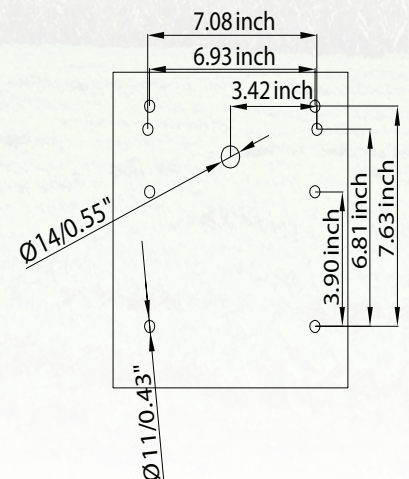

agraLink™

PREMIUM
VINYL

PRODUCT #: 84004M
SKU #: 42820004

FEATURES

- HEAVY-DUTY STEEL PAN TYPE CONSTRUCTION WITH MOLDED
- HIGH-DENSITY VACUUM-FORMED POLYURETHANE
- WATER PROOF VINYL
- WATER DRAINAGE SYSTEM HOLES (RAIN, SNOW ETC)
- MULTI-HOLE MOUNTING PATTERN
- EXTENDED 13.4" BACKREST
- YELLOW

APPLICATIONS

- LAWN MOWERS
- SMALL BACKHOES
- UTILITY SEATING
- GARDEN TRACTORS
- E-GATOR UTILITY

MOUNTING PATTERNS (WIDTH X DEPTH)

UNIVERSAL BOLT PATTERN
MOUNTING PLATE

DIMENSIONS (WIDTH X DEPTH X HEIGHT)

19.7 IN. x 19.7 IN. x 13.8 IN.
Hardware Not Included

(DRAWING IS NOT TO SCALE AND
MEASUREMENTS ARE FOR REFERENCE ONLY)

UNIVERSAL LAWN & GARDEN SEAT

DELUXE HIGH-BACK STEEL PAN

HEAVY-DUTY CONSTRUCTION