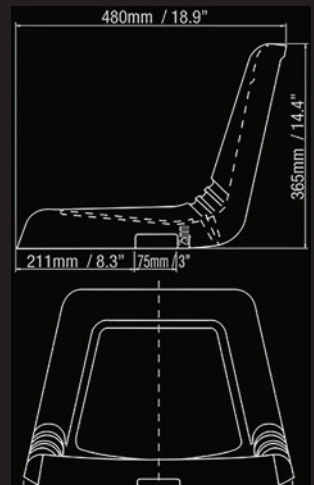

APPLICATIONS

- LAWN MOWERS
- SMALL BACKHOES
- UTILITY SEATING
- GARDEN TRACTORS
- E-GATOR UTILITY

MOUNTING PATTERNS

(WIDTH X DEPTH)

UNIVERSAL BOLT PATTERN
MOUNTING PLATE

DIMENSIONS

(WIDTH X DEPTH X HEIGHT)

18.5 IN. x 18 IN. x 15.75 IN.
Hardware Not Included

APPLICATIONS

- LAWN MOWERS
- SMALL BACKHOES
- UTILITY SEATING
- GARDEN TRACTORS
- E-GATOR UTILITY

MOUNTING PATTERNS

(WIDTH X DEPTH)

UNIVERSAL BOLT PATTERN
MOUNTING PLATE

DIMENSIONS

(WIDTH X DEPTH X HEIGHT)

17.95 IN. x 20 IN. x 18.9 IN.
Hardware Not Included