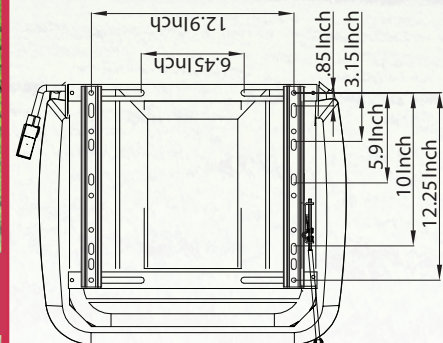

MOUNTING PATTERNS (WIDTH X DEPTH)

UNIVERSAL BOLT PATTERN
MOUNTING PLATE

DIMENSIONS (WIDTH X DEPTH X HEIGHT)

23.6 IN. x 19.6 IN. x 17.7 IN.
Hardware Not Included

UNIVERSAL FOLD-DOWN SEAT ADJUSTABLE ARM RESTS

APPLICATIONS

- LAWN MOWERS
- SMALL BACKHOES
- UTILITY SEATING
- GARDEN TRACTORS
- E-GATOR UTILITY

MOUNTING PATTERNS (WIDTH X DEPTH)

UNIVERSAL BOLT PATTERN
MOUNTING PLATE

DIMENSIONS (WIDTH X DEPTH X HEIGHT)

24 IN. x 20 IN. x 26 IN.
Hardware Not Included

(DRAWING IS NOT TO SCALE AND
MEASUREMENTS ARE FOR REFERENCE ONLY)

**HIGH BACK
CORDURA SEAT**
LUMBAR SUPPORT (3-POSITIONS)

HEAVY-DUTY CONSTRUCTION

UNIVERSAL TRACTOR SEATS