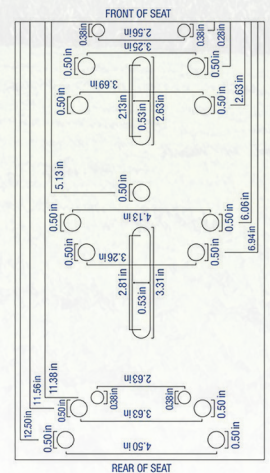

APPLICATIONS

- UTILITY TRACTORS
- SPECIALTY / INDUSTRIAL TRACTORS
- UNIVERSAL APPLICATION

MOUNTING PATTERNS (WIDTH X DEPTH)

UNIVERSAL BOLT PATTERN
MOUNTING PLATE

DIMENSIONS (WIDTH X DEPTH X HEIGHT)

19.25 IN. x 21.5 IN. x 20.25 IN.
Hardware Not Included

MOUNTING PATTERNS (WIDTH X DEPTH)

UNIVERSAL BOLT PATTERN
MOUNTING PLATE

DIMENSIONS (WIDTH X DEPTH X HEIGHT)

23.6 IN. x 19.6 IN. x 17.7 IN.
Hardware Not Included

UNIVERSAL FOLD-DOWN SEAT ADJUSTABLE ARM RESTS