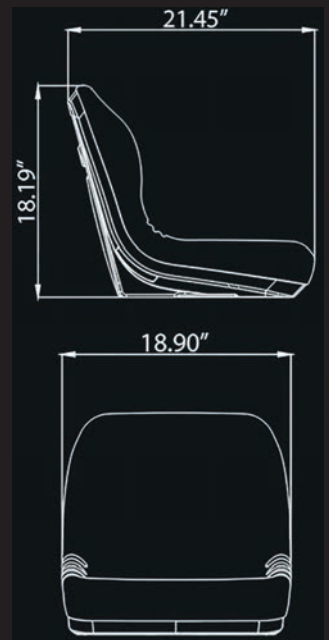

APPLICATIONS

- LAWN MOWERS
- SMALL BACKHOES
- UTILITY SEATING
- GARDEN TRACTORS
- E-GATOR UTILITY

MOUNTING PATTERNS

(WIDTH X DEPTH)

UNIVERSAL BOLT PATTERN
MOUNTING PLATE

DIMENSIONS

(WIDTH X DEPTH X HEIGHT)

17.95 IN. x 20 IN. x 18.9 IN.
Hardware Not Included