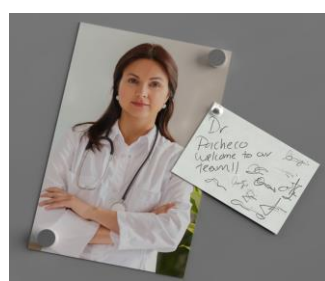

Magnetic Paint & Primer

CREATE A MAGNETIC WALL IN ANY ROOM

AVAILABLE IN
DECORATIVE AND
FUNCTIONAL COLORS!

LUNAR **GREY**