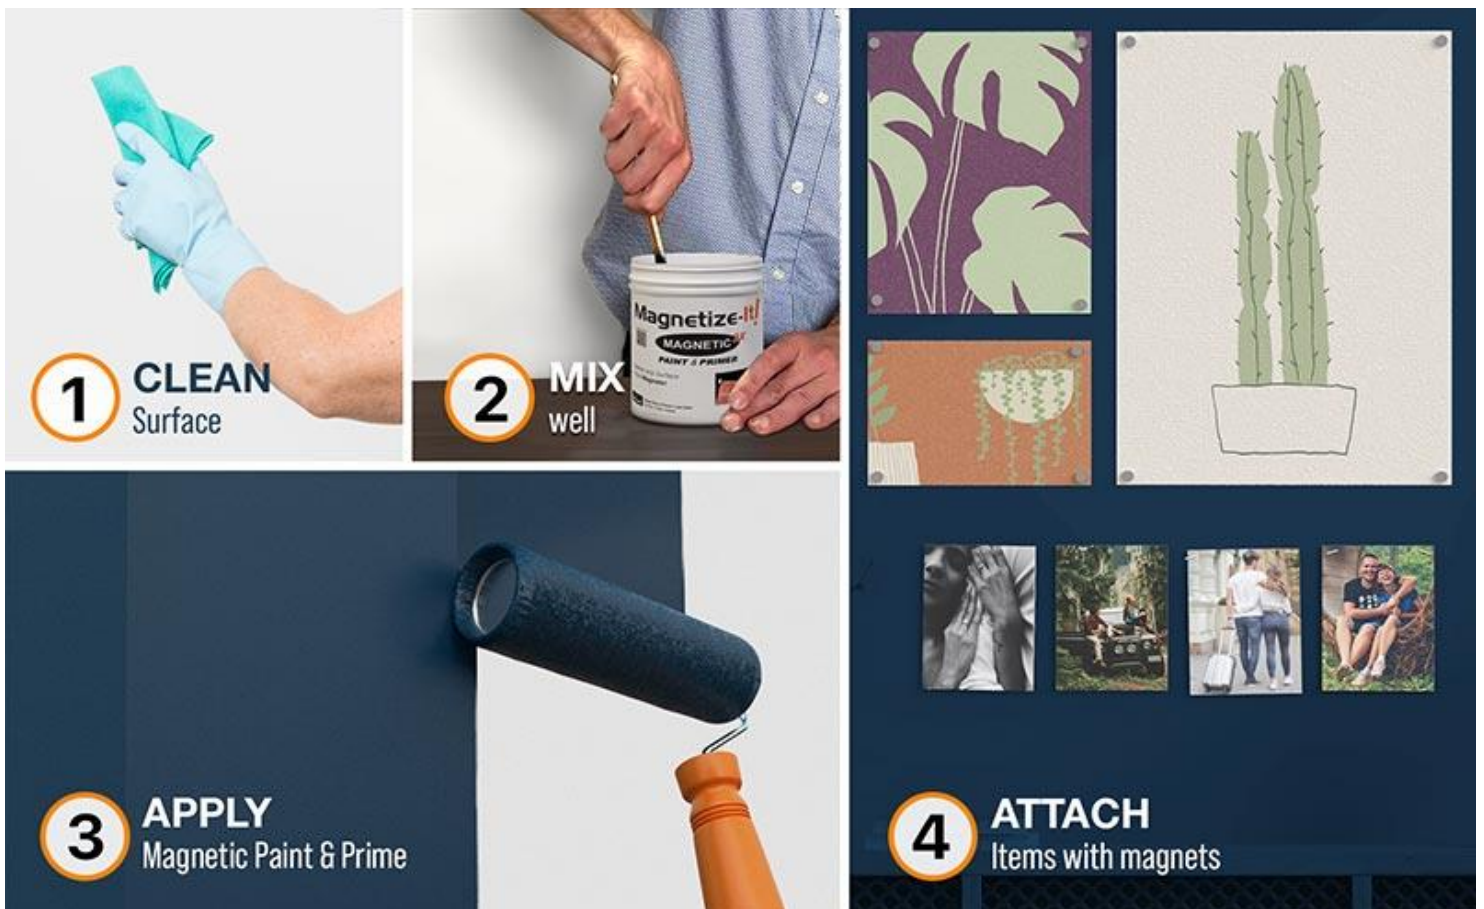

## CREATE A MAGNETIC WALL IN ANY ROOM

AVAILABLE IN  
**DECORATIVE AND**  
**FUNCTIONAL COLORS!**

SATIN **BLACK**

LUNAR **GREY**

FOREST **GREEN**

AZURE **BLUE**

Magnetic Paint & Primer

An easy do-it-yourself project!

### SEASONAL APPLICATIONS:

Birthday parties • Engagement parties • Baby showers • Holidays and more using magnets!

BEFORE

AFTER