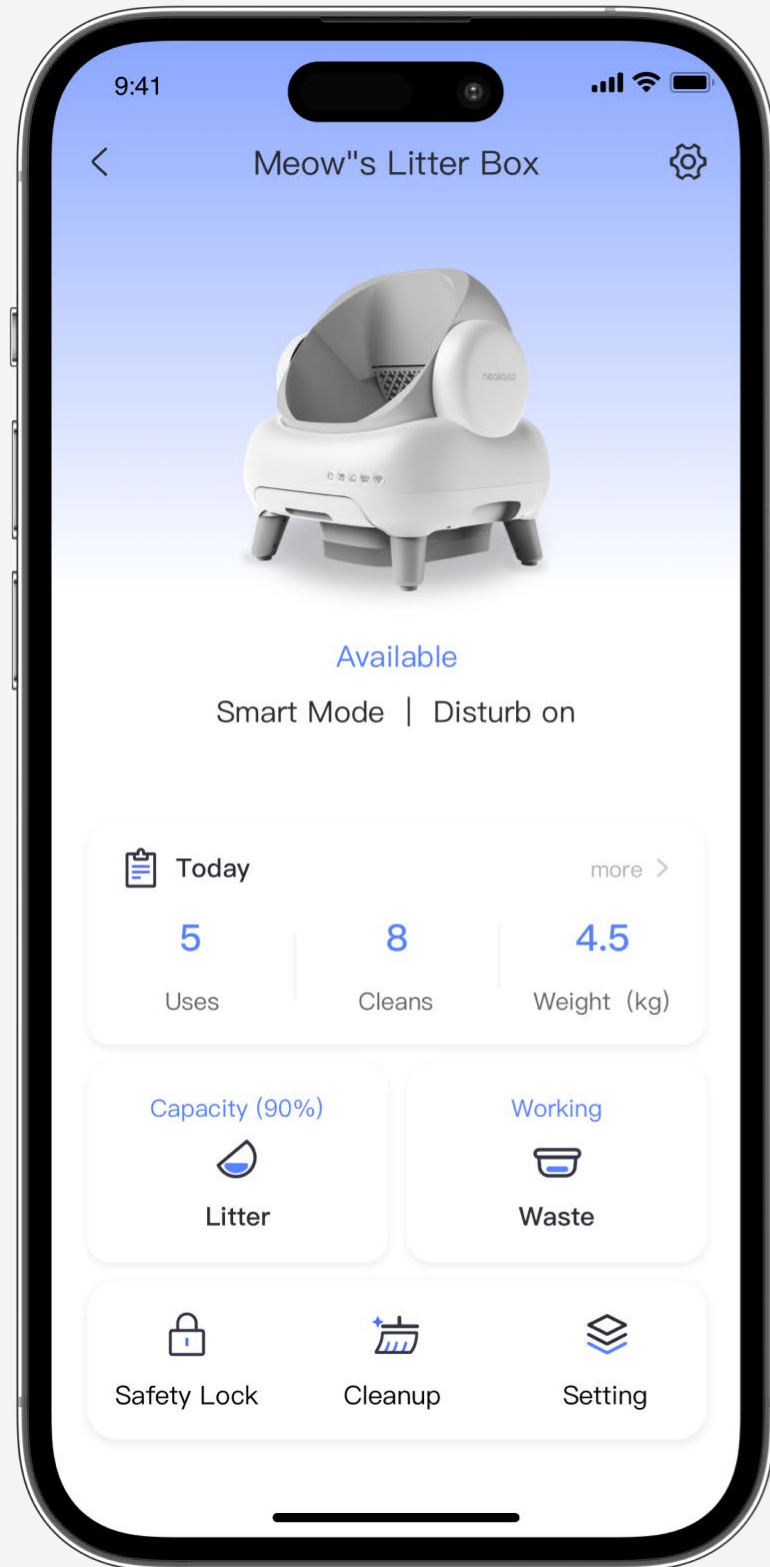

neakasa

Meet Neakasa Open-Top Self-Cleaning Cat Litter Box

The open-style design maximize comfort for cats of all sizes, and it features advanced litter-sifting technology, real-time monitoring of waste, litter levels and cat's health through the Neakasa app. With the litter box design, it has an advance odor control while ensuring hands-free cleaning for weeks

Rotation angle range:

smooth: -110°

clean: 190°

Smarter Pet Care at Fingertips

Use our cat litter box with the Neakasa app to get notified when the waste drawer is full and the time to refill litter, access real-time activity and controls, and track your kitty's litter box habits—all from your phone.

Capacity (90%)

Litter Level

Calculates the remaining litter and notifies you the best time to refill through the app

Weight (kg)

4.
.5

Cat Recognition

Advanced weight sensor technology intelligently detects and recognizes your cats.

Energetic

Health Insights

Monitor kitty's activity through the app.

Multi-Cat Friendly

Our cat litter box features a low entry for easy accessibility, and gives your cat some much needed space to take care of business. Ideal for households with multiple cats of any breed or size.