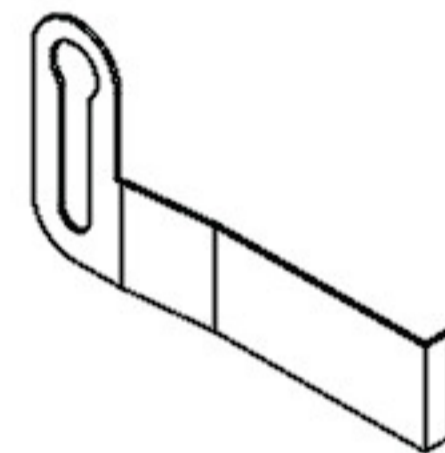

48" Mojave Reptile Lounge

Parts List

Part 1 X 1

Part 2 X 1

Part 3 X 1

Part 4 X 1

Part 5 X 1

Part 6 X 1

Ⓐ X 2

Ⓑ X 4
7/8" (2.2cm)

Ⓒ X 17
1 5/8" (4.2cm)

Ⓓ X 1

Ⓔ X 1

Ⓕ X 1
1 3/4" (4.5cm)

Ⓖ X 2

Ⓗ X 2
2 3/4" (6.8cm)