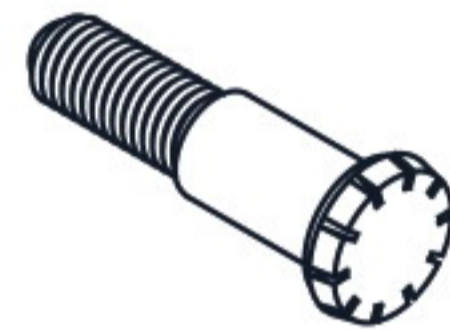

Ⓒ X 17
1 5/8" (4.2cm)