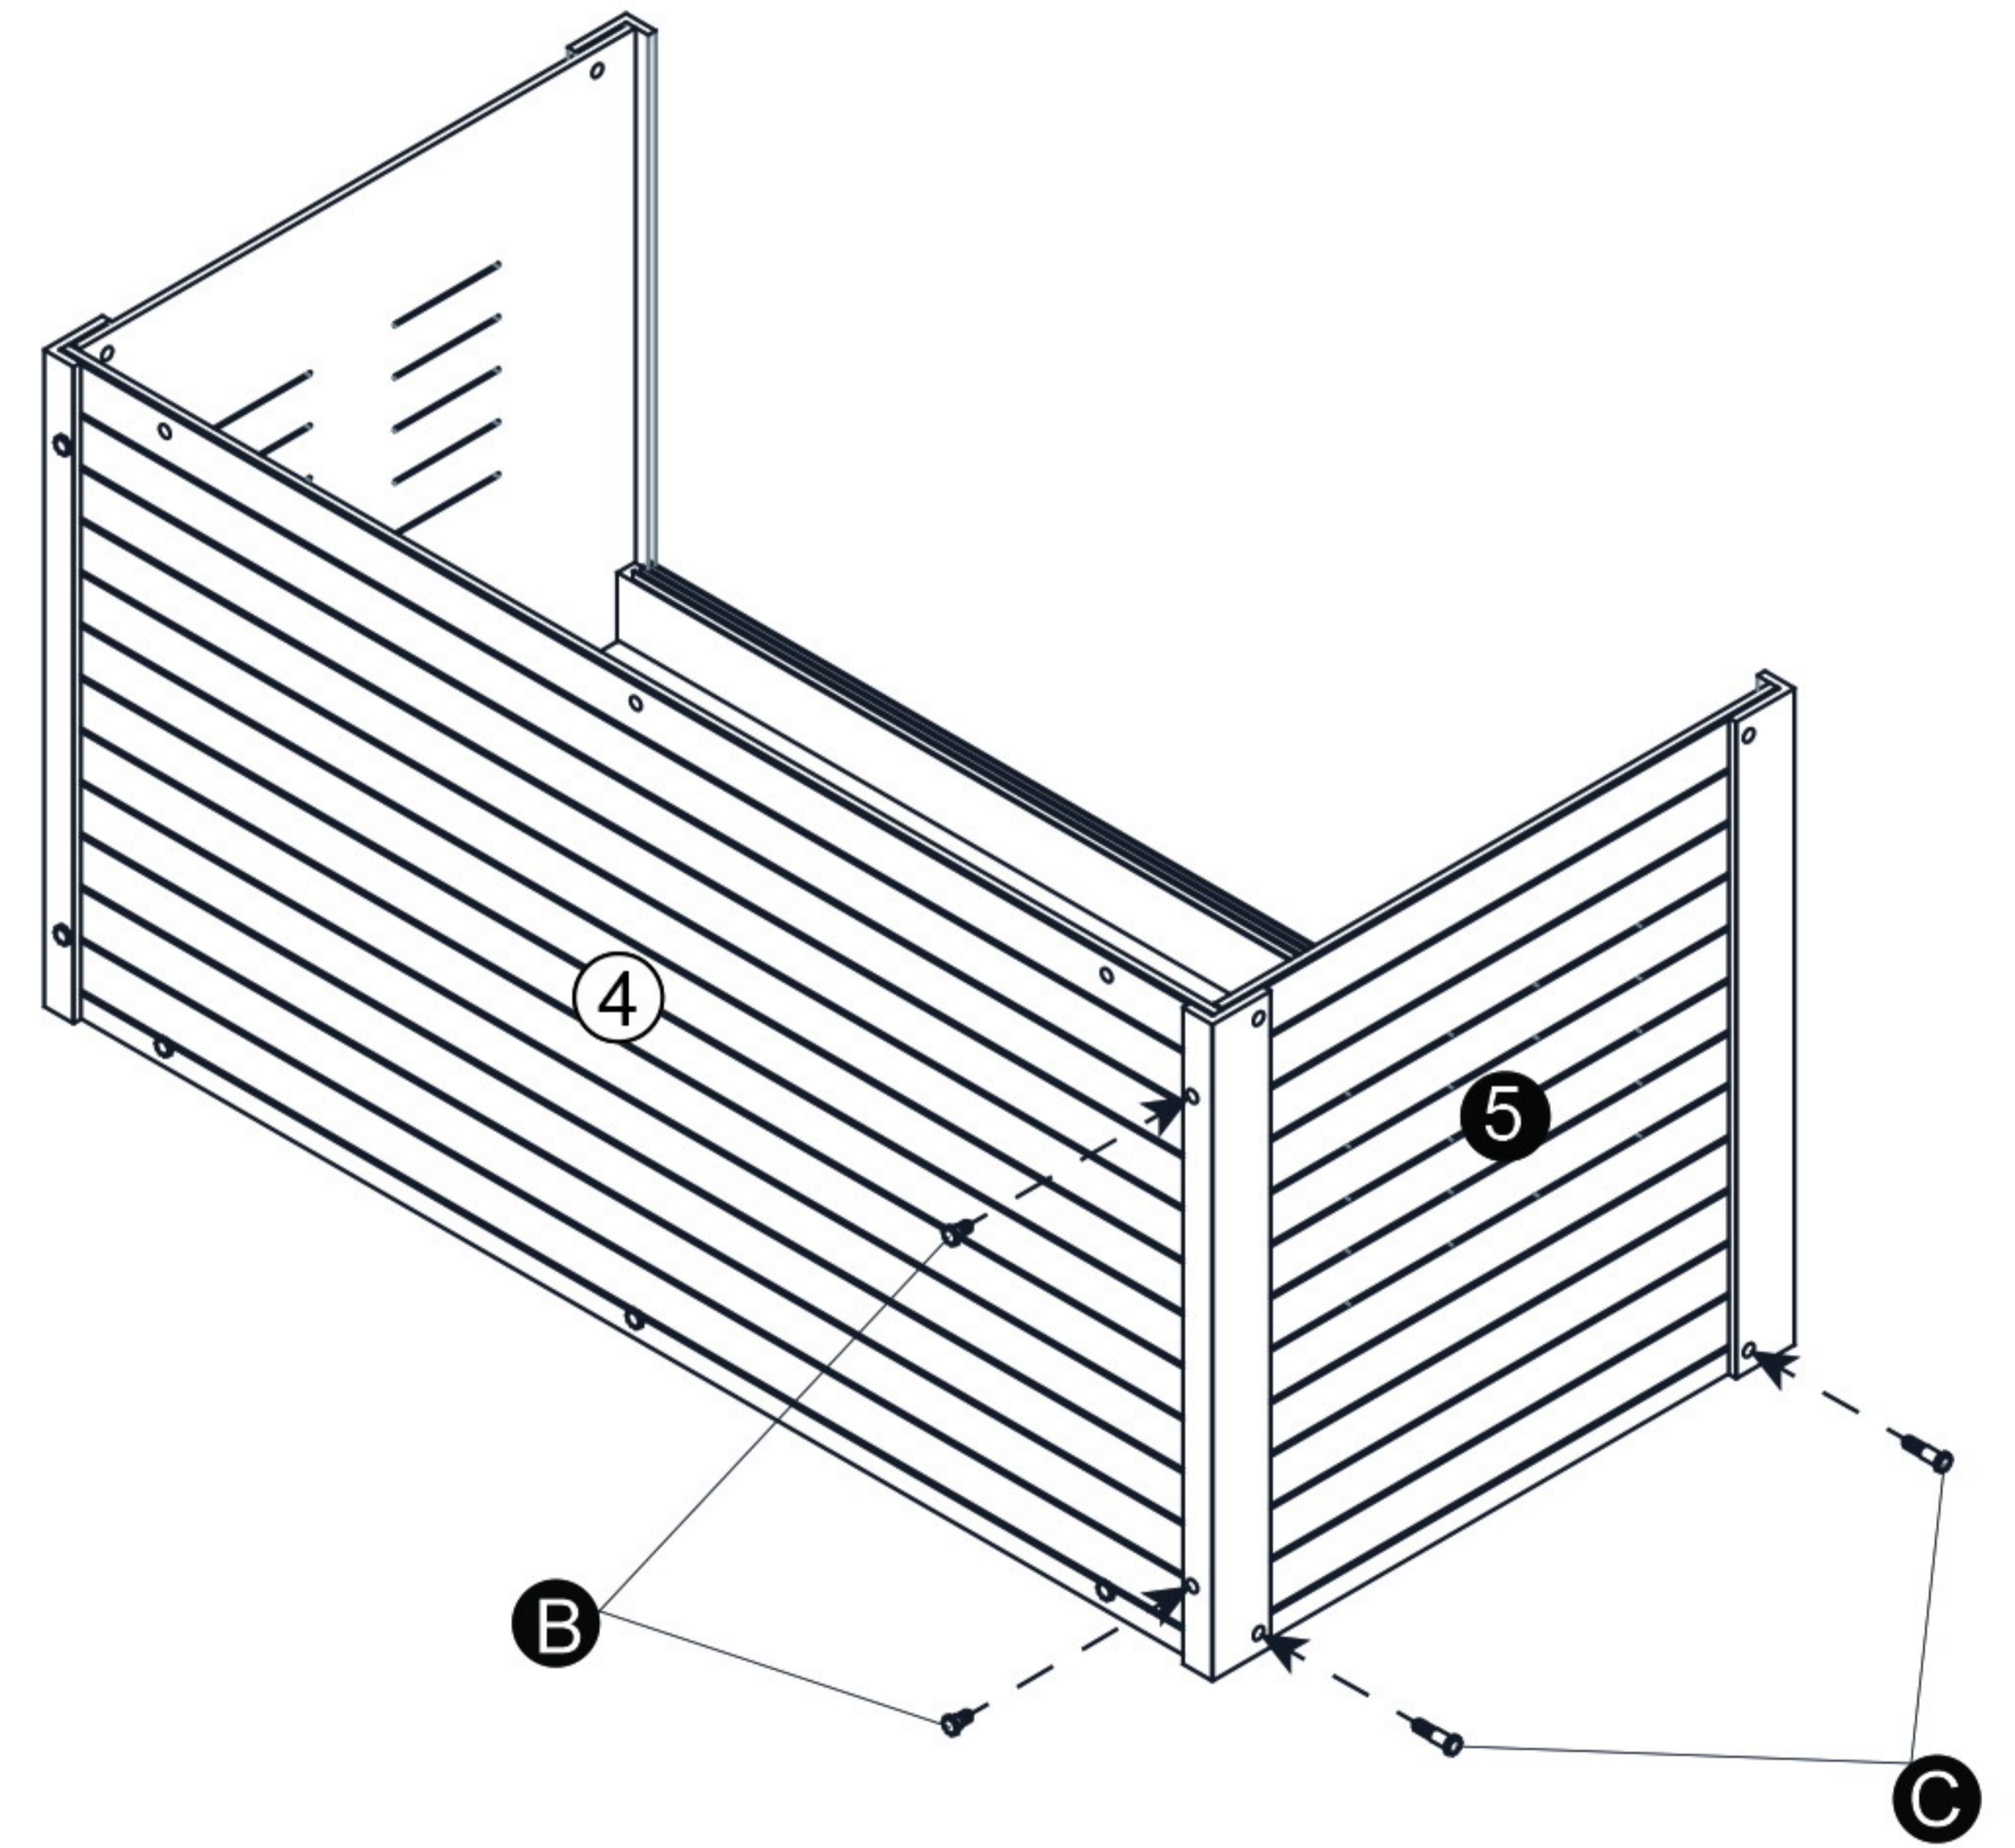

Ⓐ X 2

Ⓑ X 4
7/8" (2.2cm)

Ⓒ X 17
1 5/8" (4.2cm)

Ⓓ X 1

Ⓔ X 1

Ⓕ X 1
1 3/4" (4.5cm)

Ⓖ X 2

Ⓗ X 2
2 3/4" (6.8cm)

Ⓘ X 2

CAUTION! FIRE RISK

DO NOT place heat lamps directly on the ECOFLEX material.
Follow ALL safety instructions included with all lighting & heating accessories.

48" Mojave Reptile Lounge

ⓑ 7/8" (2.2cm)

ⓒ 1 5/8" (4.2cm)

Step 1 .

Step 2 .

Step 3 .

Step 4 .

Step 5 .

Step 6 .

Step 7 .