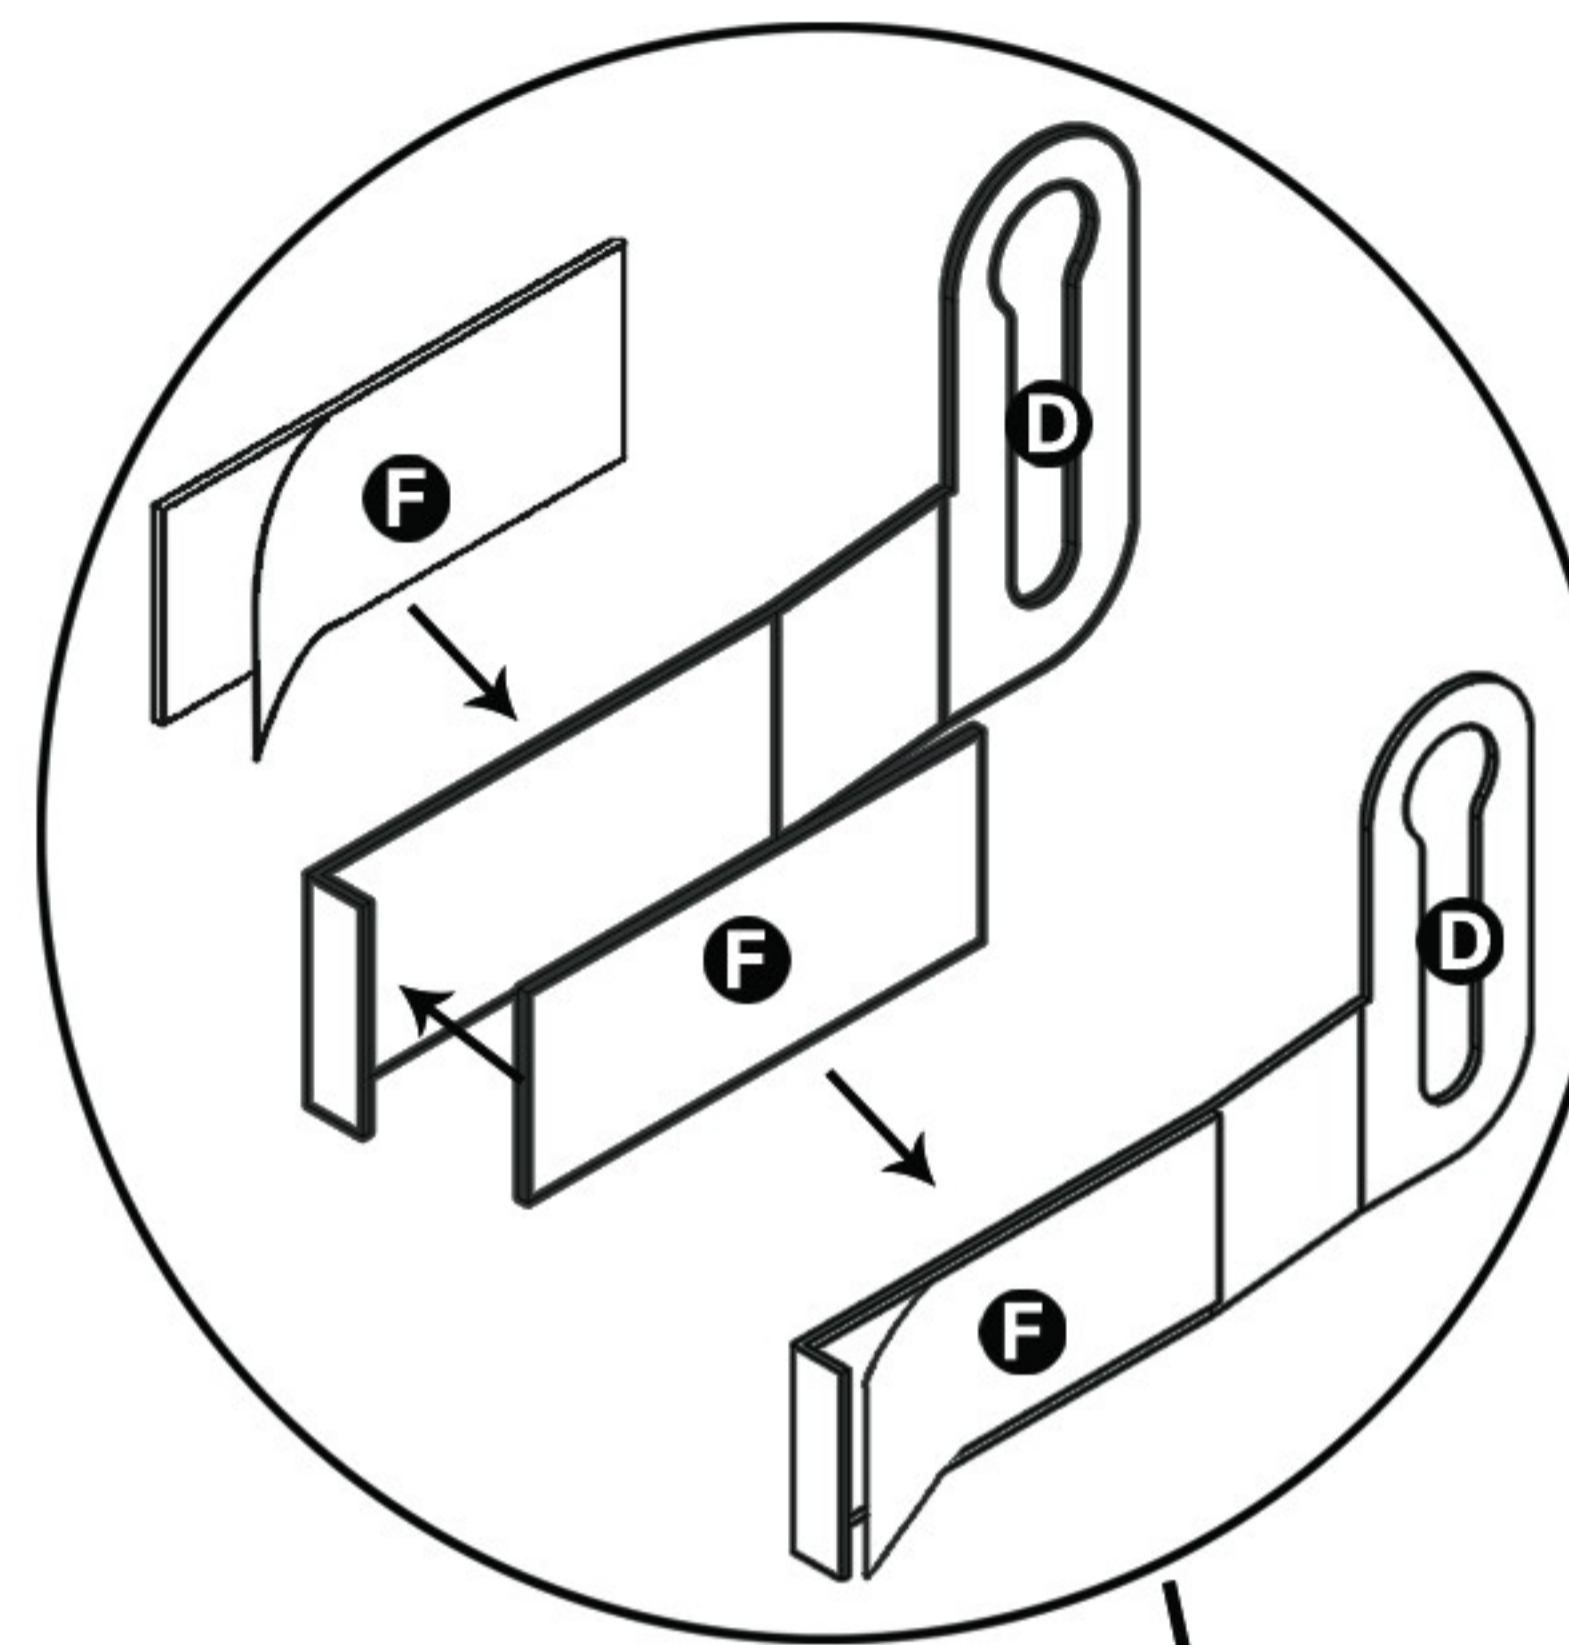

Ⓐ X 2

Ⓑ X 4
7/8" (2.2cm)

Ⓒ X 17
1 5/8" (4.2cm)

Ⓓ X 1

Ⓔ X 1

Ⓕ X 1
1 3/4" (4.5cm)

Ⓖ X 2

Ⓗ X 2
2 3/4" (6.8cm)

Ⓘ X 2

CAUTION! FIRE RISK

DO NOT place heat lamps directly on the ECOFLEX material.
Follow ALL safety instructions included with all lighting & heating accessories.

48" Mojave Reptile Lounge

ⓑ 7/8" (2.2cm)

ⓒ 1 5/8" (4.2cm)

Step 1 .

Step 2 .

Step 3 .

Step 4 .

Step 5 .

Step 6 .

Step 7 .