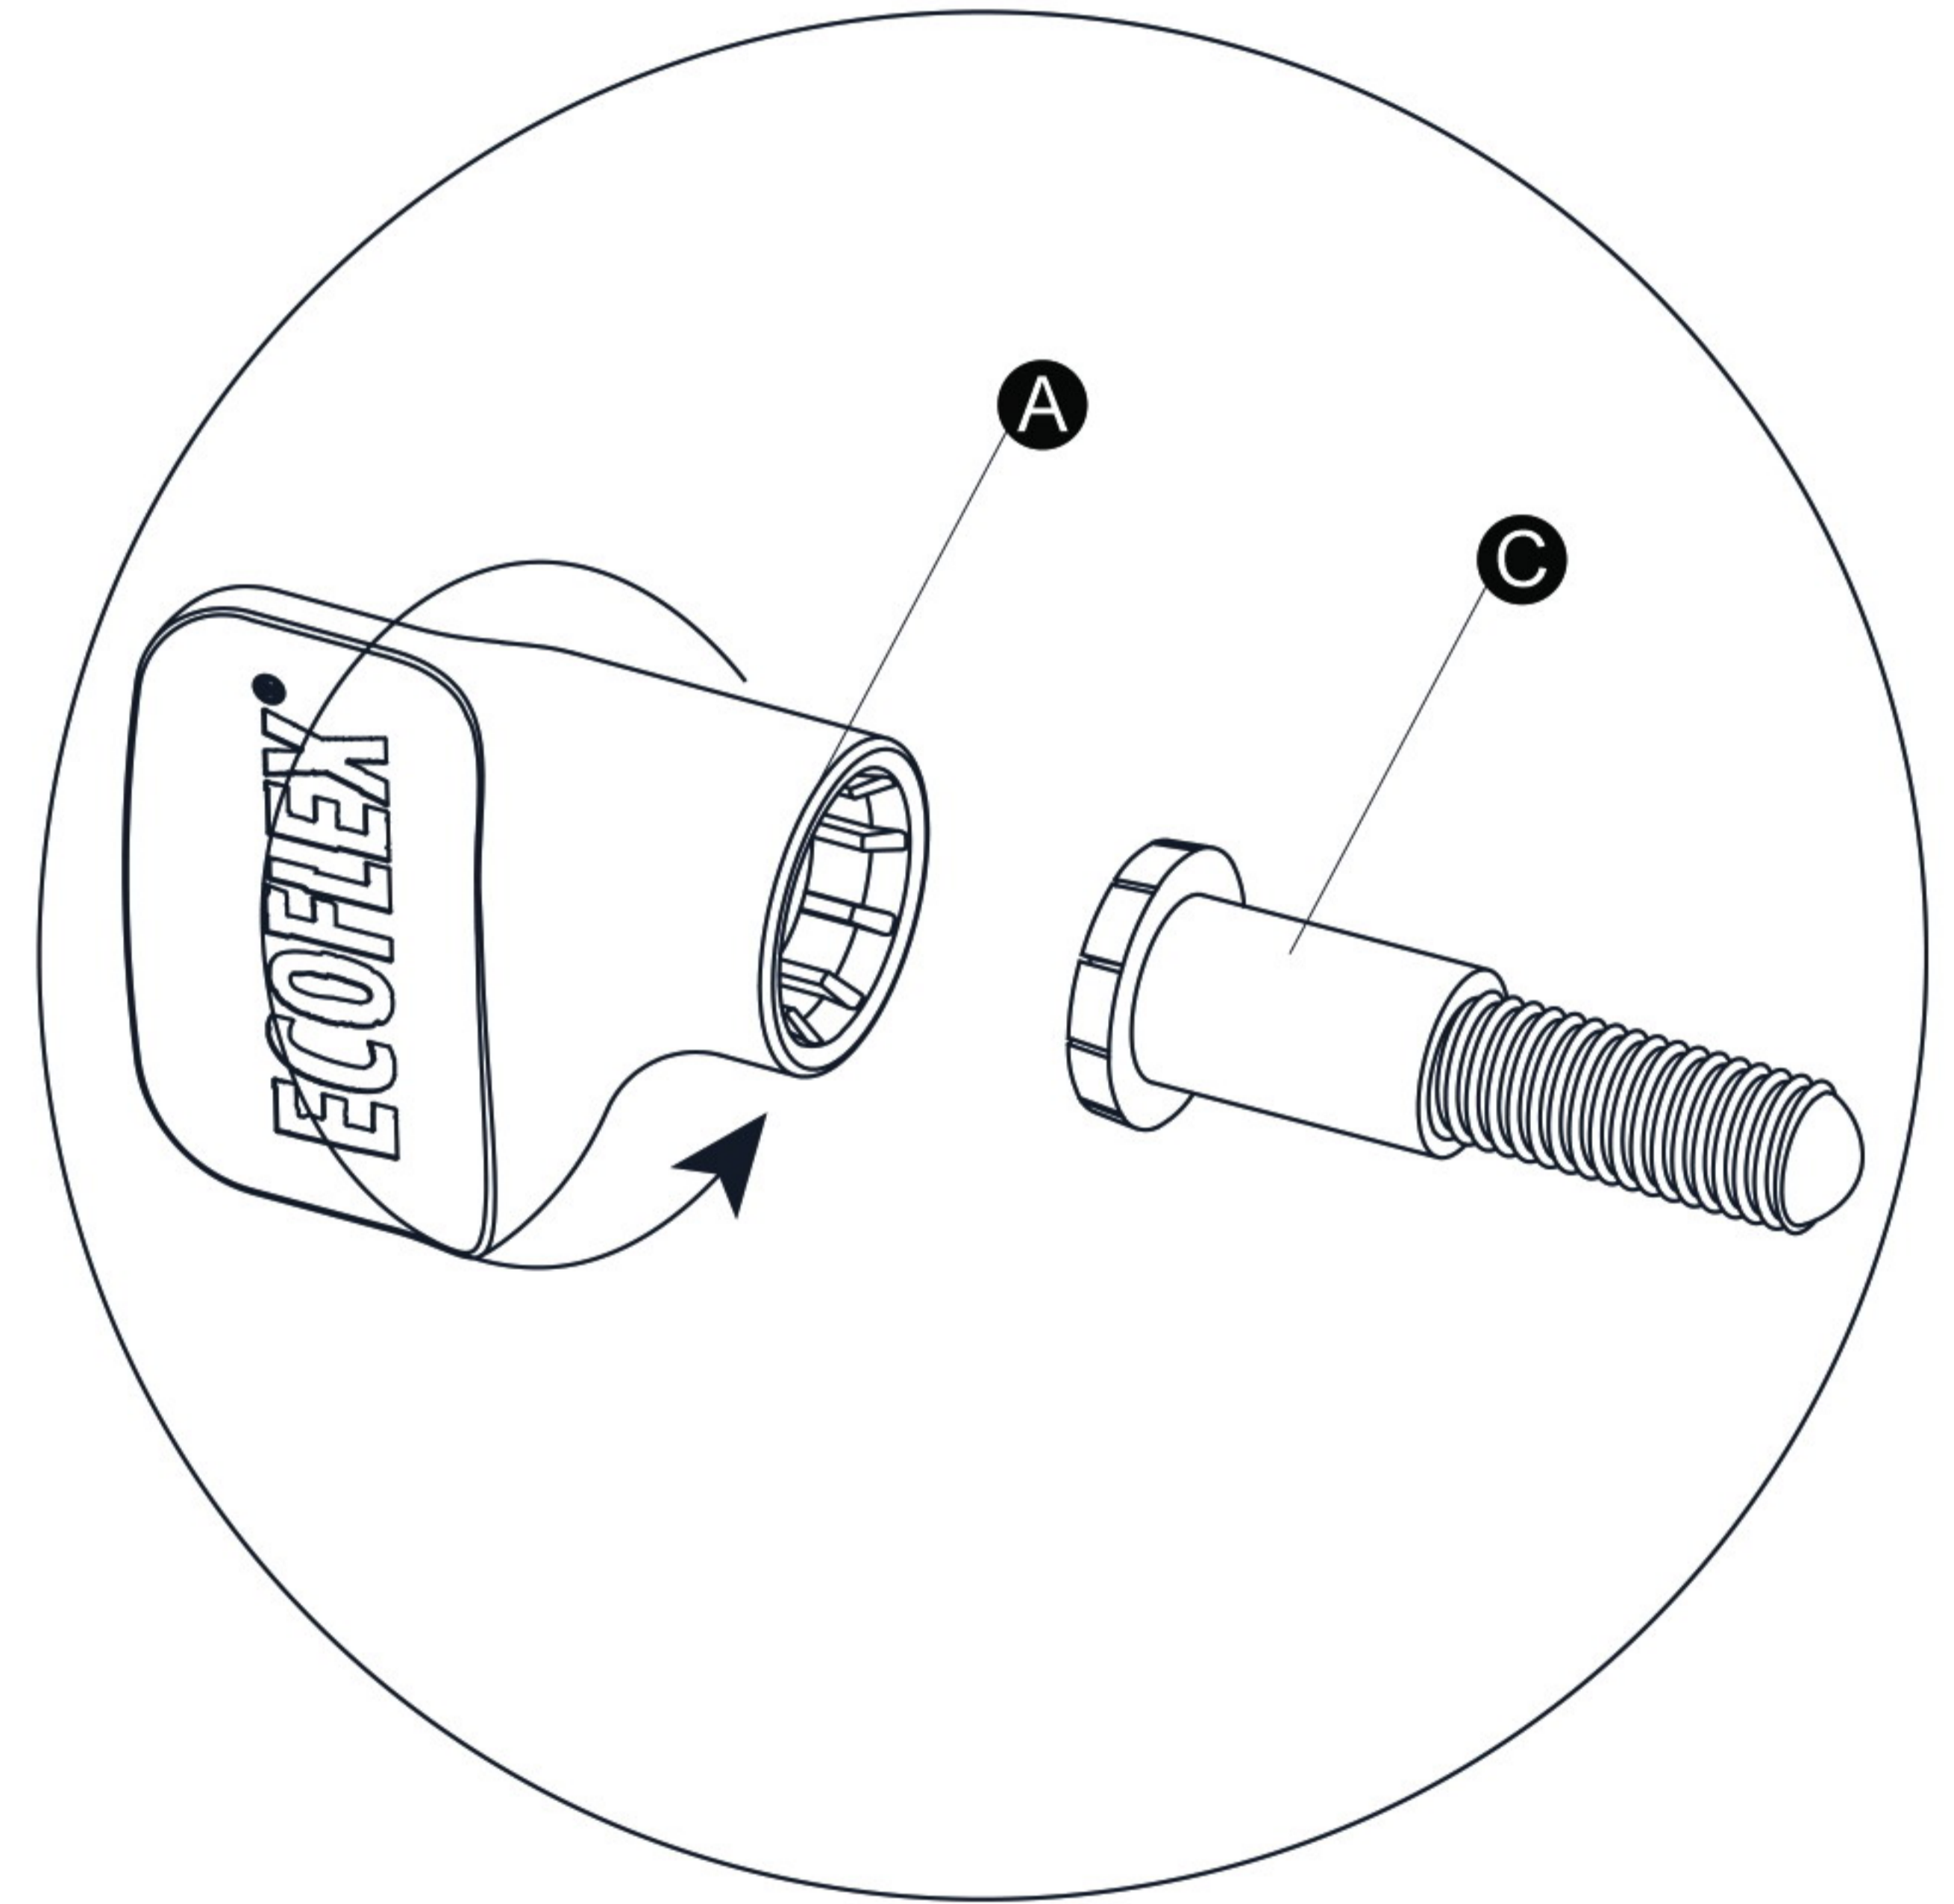

Ⓐ X 2

Ⓑ X 4
7/8" (2.2cm)

Ⓒ X 17
1 5/8" (4.2cm)

Ⓓ X 1

Ⓔ X 1

Ⓕ X 1
1 3/4" (4.5cm)

Ⓖ X 2

Ⓗ X 2
2 3/4" (6.8cm)

Ⓘ X 2

CAUTION! FIRE RISK

DO NOT place heat lamps directly on the ECOFLEX material.
Follow ALL safety instructions included with all lighting & heating accessories.

48" Mojave Reptile Lounge

ⓑ 7/8" (2.2cm)

ⓒ 1 5/8" (4.2cm)

Step 1 .

Step 2 .

Step 3 .

Step 4 .

Step 5 .

Step 6 .

Step 7 .