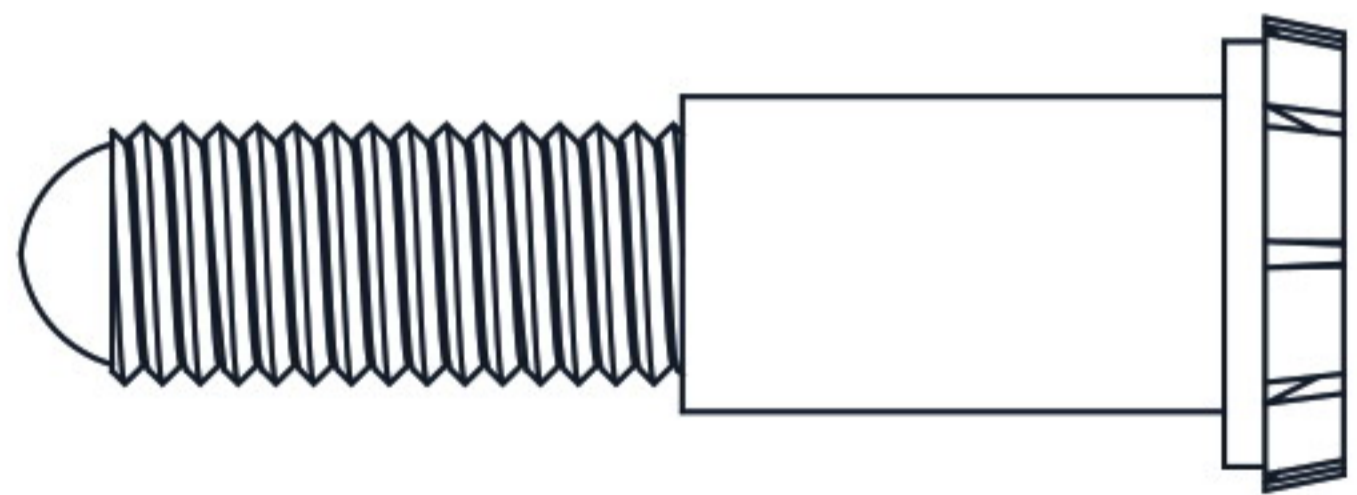

Ⓐ X 2

Ⓑ X 4
7/8" (2.2cm)

Ⓒ X 17
1 5/8" (4.2cm)

Ⓓ X 1

Ⓔ X 1

Ⓕ X 1
1 3/4" (4.5cm)

Ⓖ X 2

Ⓗ X 2
2 3/4" (6.8cm)

Ⓘ X 2

CAUTION! FIRE RISK

DO NOT place heat lamps directly on the ECOFLEX material.
Follow ALL safety instructions included with all lighting & heating accessories.

48" Mojave Reptile Lounge

ⓑ 7/8" (2.2cm)

ⓒ 1 5/8" (4.2cm)

Step 1 .

Step 2 .

Step 3 .

Step 4 .

Step 5 .

Step 6 .

Step 7 .