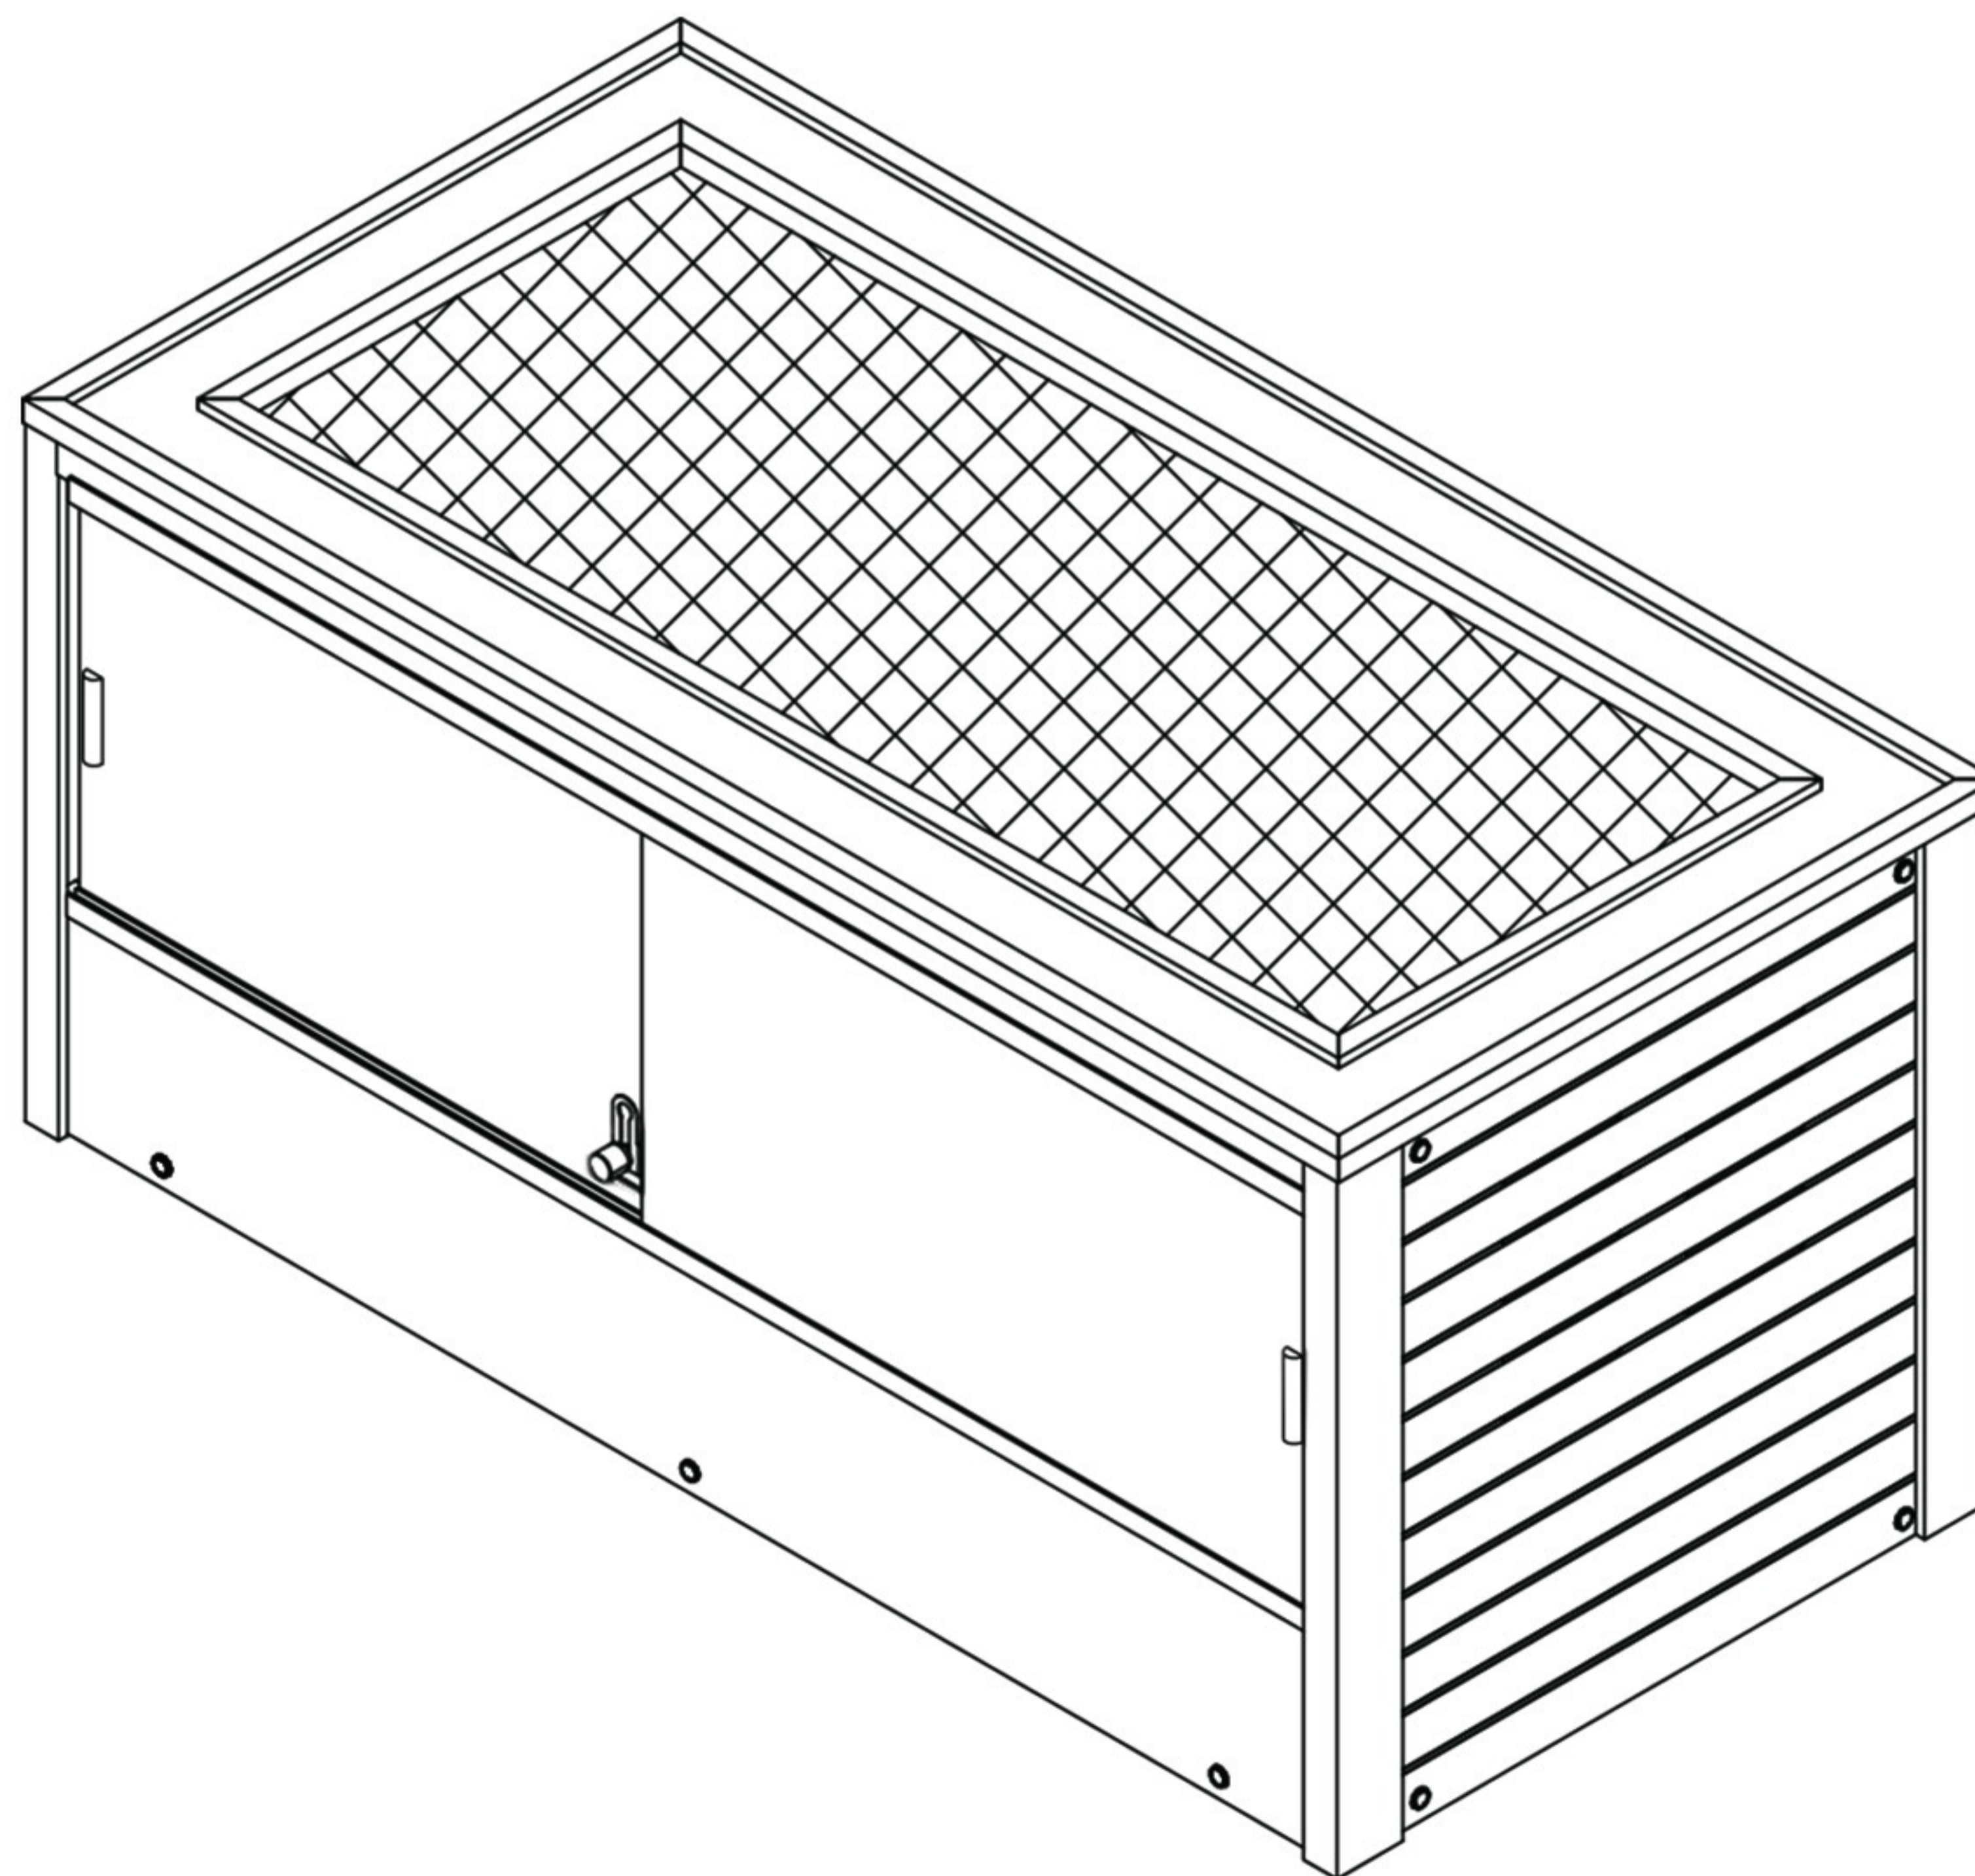

NeAgePet®

featuring **ECOFLEX®**
GUARANTEED TOUGH

48" Mojave Reptile Lounge

EHRML17-L-V1 Series

Congratulations on the purchase of your New Age Pet product!

Before assembling, please check for damage or missing parts.