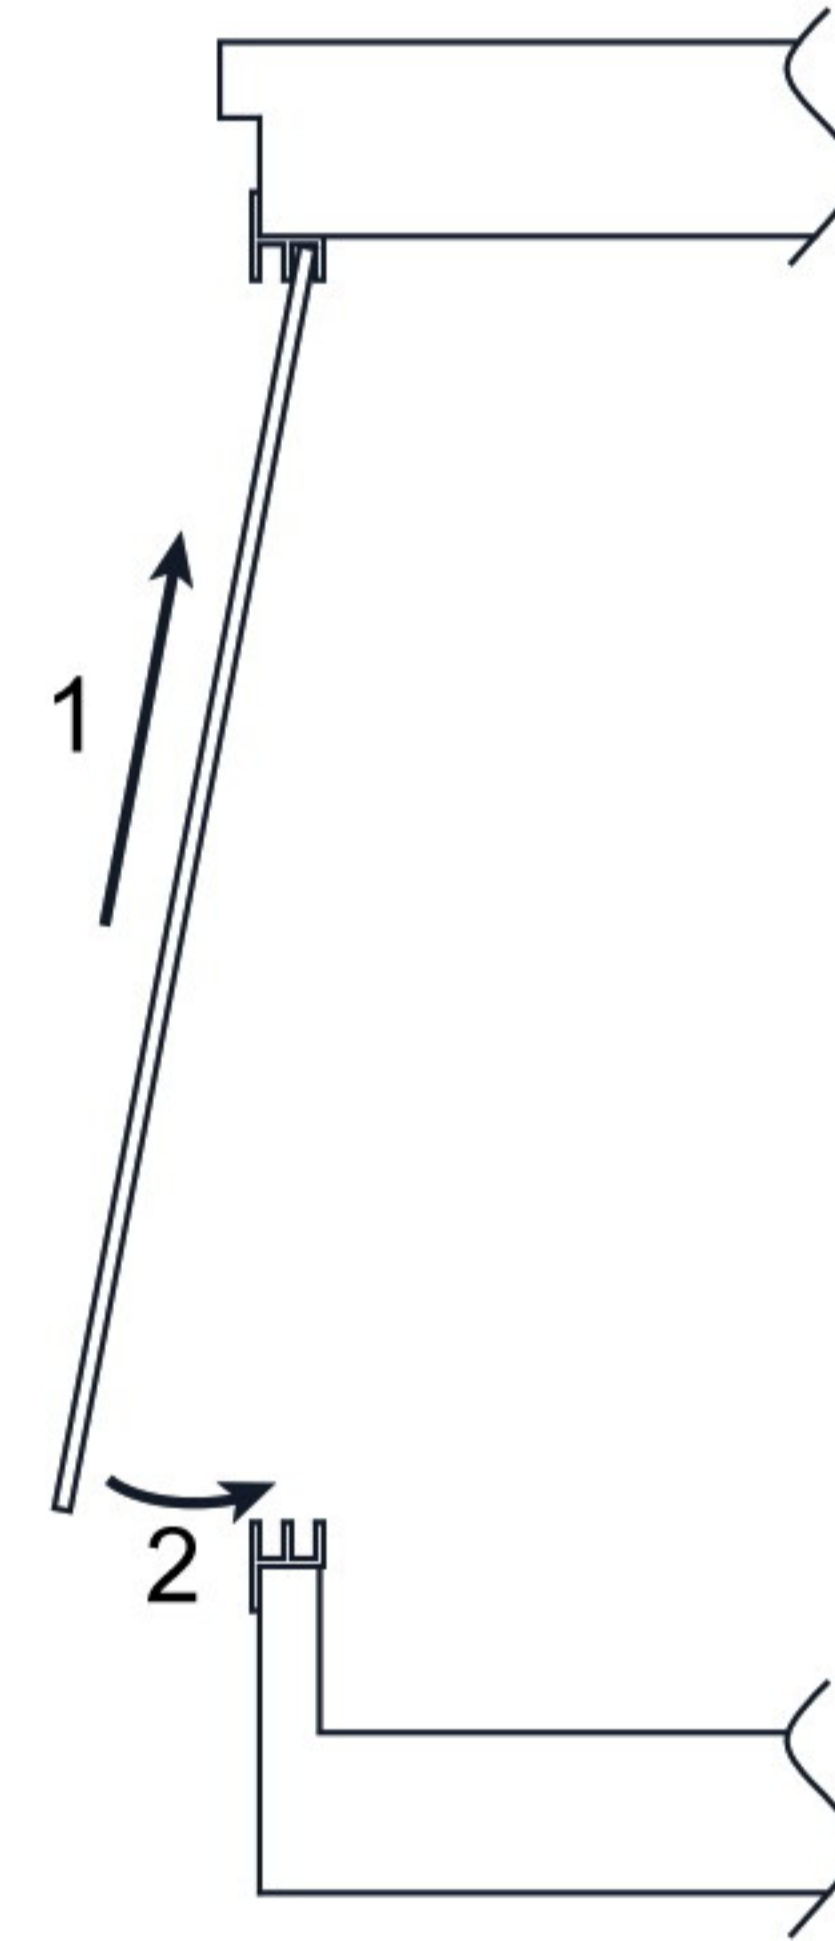

Ⓐ X 2

Ⓑ X 4
7/8" (2.2cm)

Ⓒ X 17
1 5/8" (4.2cm)

Ⓓ X 1

Ⓔ X 1

Ⓕ X 1
1 3/4" (4.5cm)

Ⓖ X 2

Ⓗ X 2
2 3/4" (6.8cm)

Ⓘ X 2

CAUTION! FIRE RISK

DO NOT place heat lamps directly on the ECOFLEX material.
Follow ALL safety instructions included with all lighting & heating accessories.

48" Mojave Reptile Lounge

ⓑ 7/8" (2.2cm)

ⓒ 1 5/8" (4.2cm)

Step 1 .

Step 2 .

Step 3 .

Step 4 .

Step 5 .

Step 6 .

Step 7 .