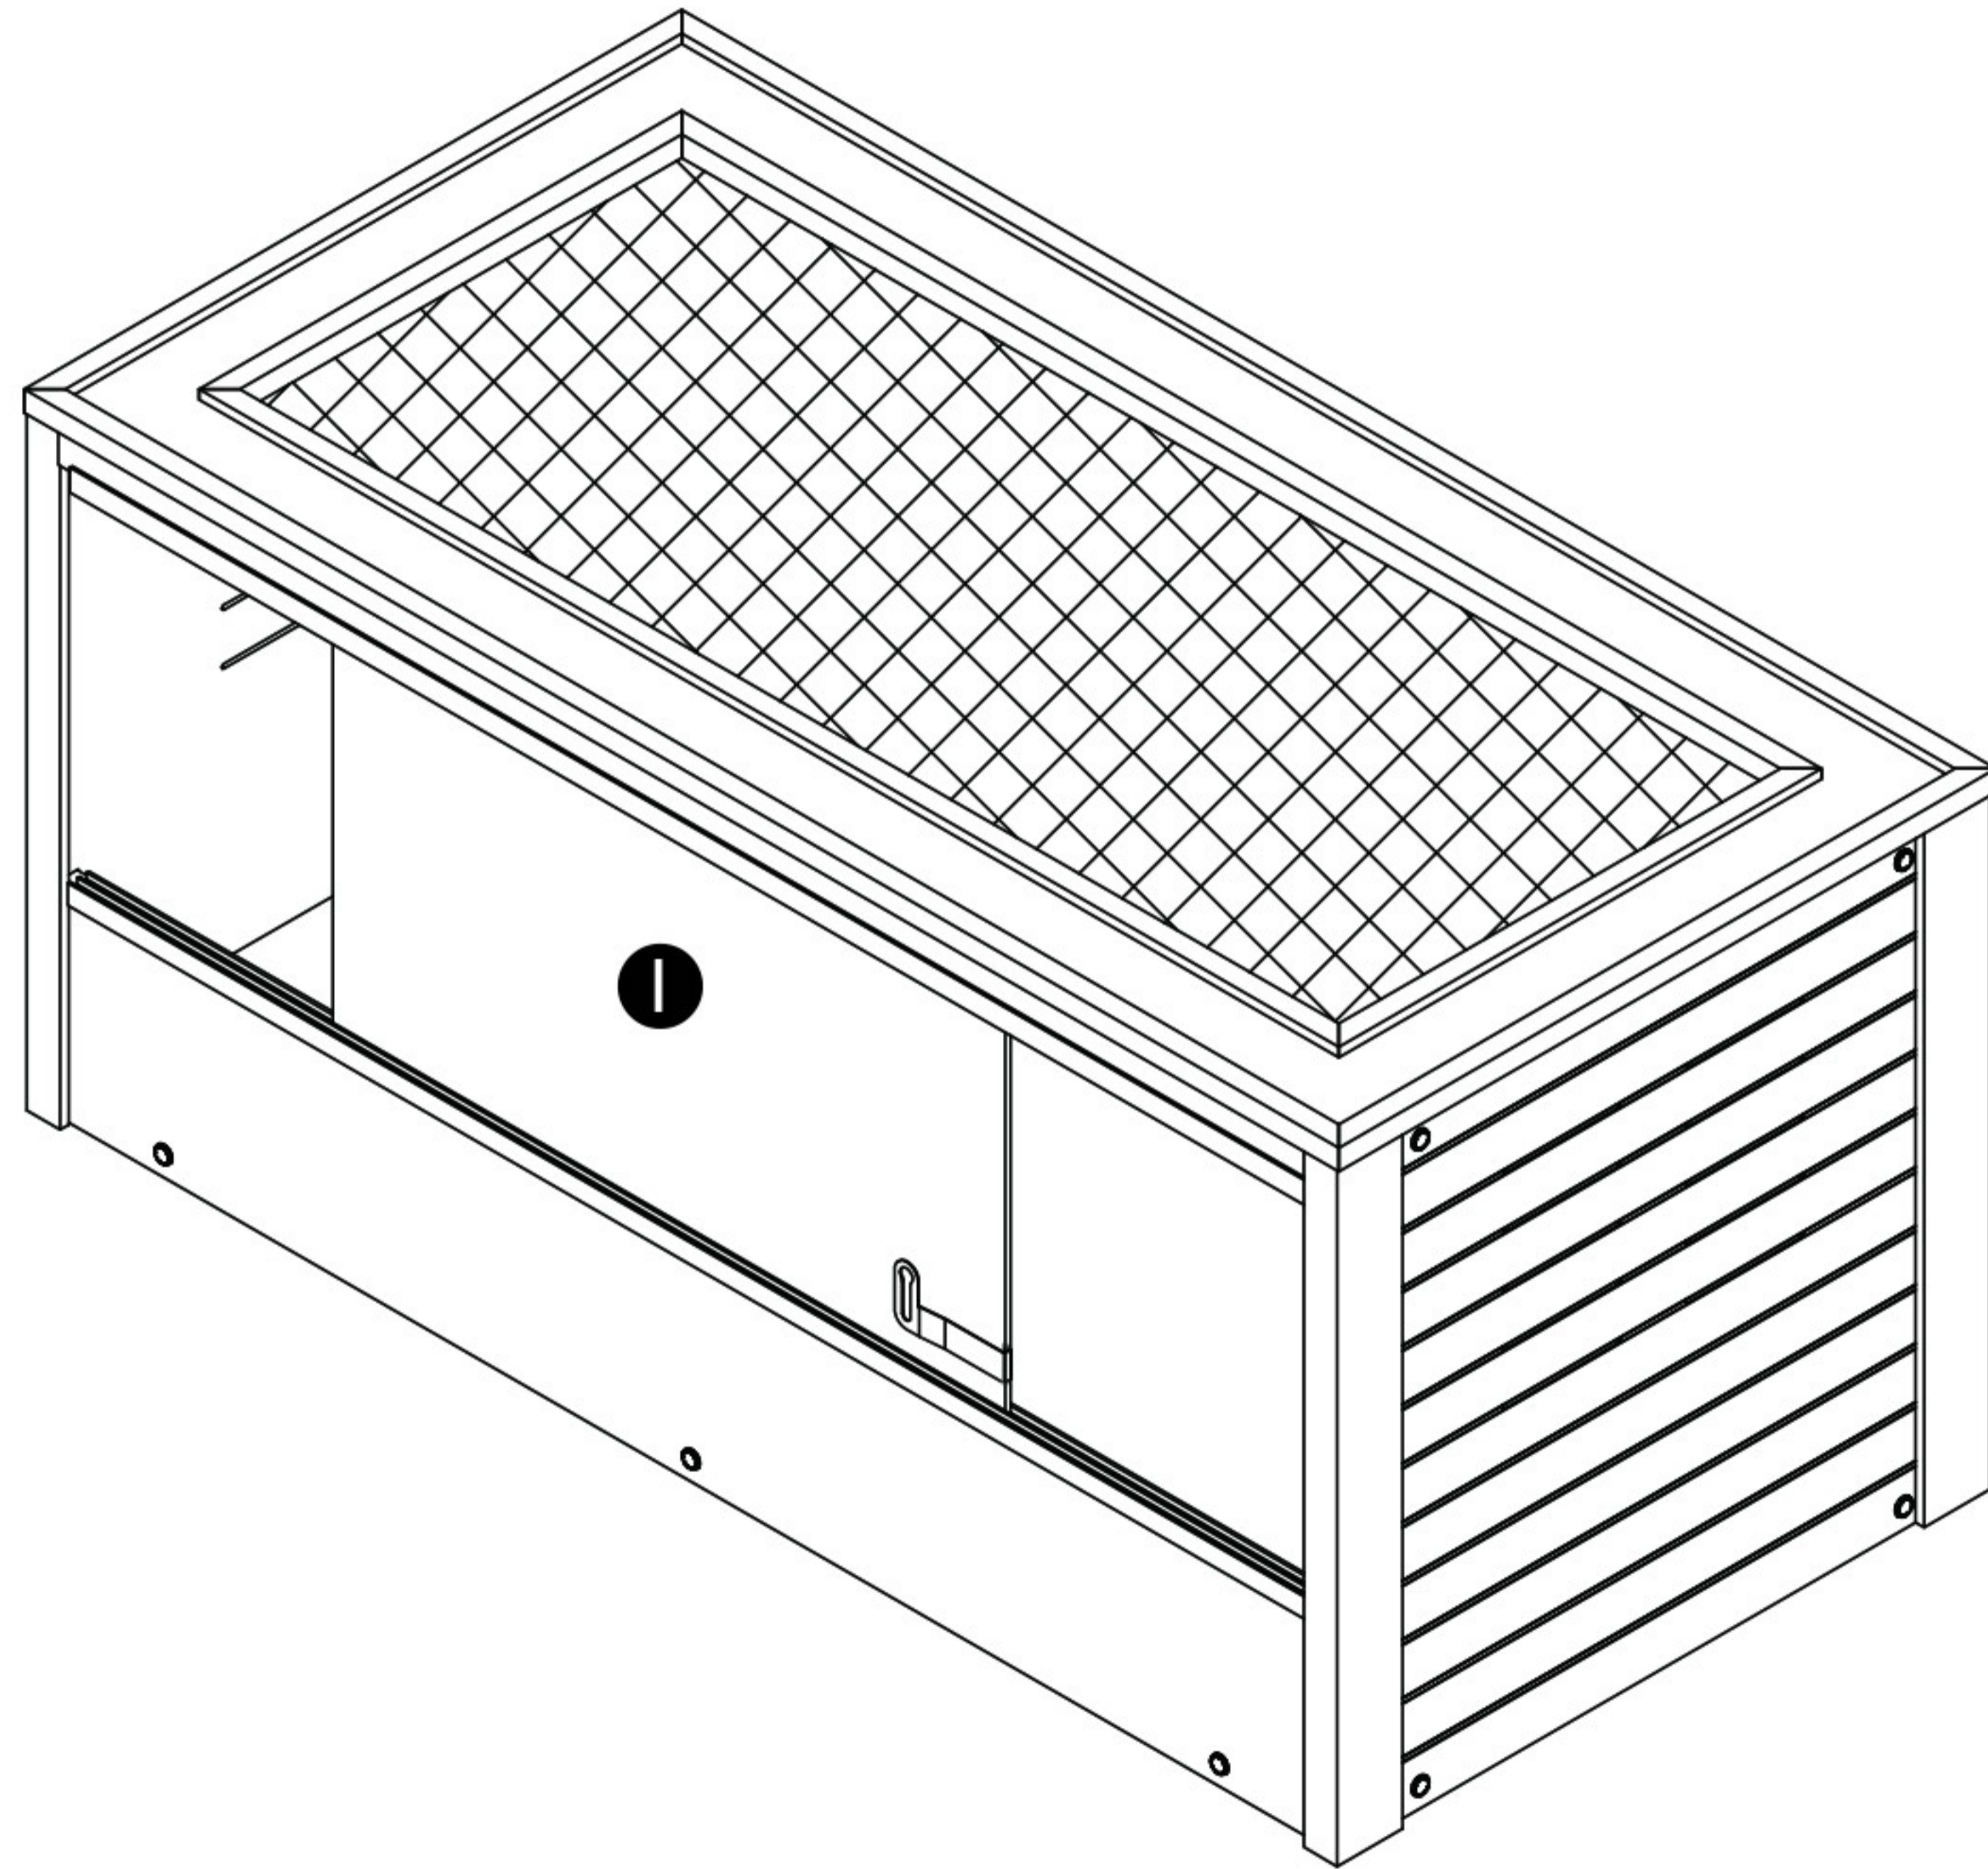

Ⓐ X 2

Ⓑ X 4
7/8" (2.2cm)

Ⓒ X 17
1 5/8" (4.2cm)

Ⓓ X 1

Ⓔ X 1

Ⓕ X 1
1 3/4" (4.5cm)

Ⓖ X 2

Ⓗ X 2
2 3/4" (6.8cm)

Ⓘ X 2

CAUTION! FIRE RISK

DO NOT place heat lamps directly on the ECOFLEX material.
Follow ALL safety instructions included with all lighting & heating accessories.

48" Mojave Reptile Lounge

ⓑ 7/8" (2.2cm)

ⓒ 1 5/8" (4.2cm)

Step 1 .

Step 2 .

Step 3 .

Step 4 .

Step 5 .

Step 6 .

Step 7 .