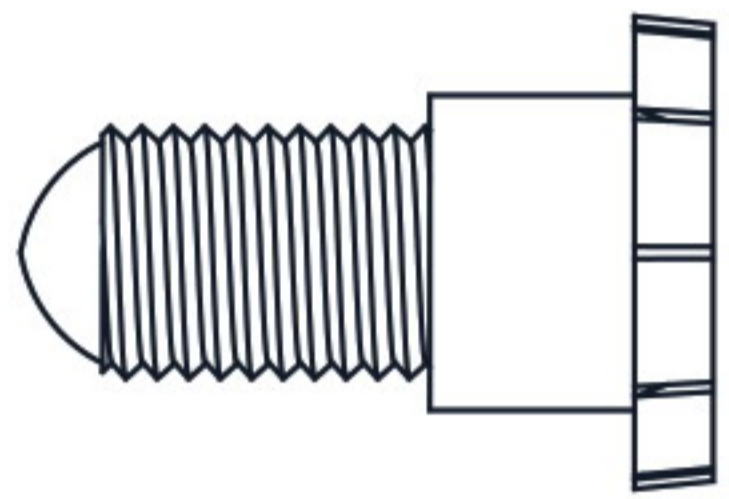

48" Mojave Reptile Lounge

Parts List

Part 1 X 1

Part 2 X 1

Part 3 X 1

Part 4 X 1

Part 5 X 1

Part 6 X 1

Ⓐ X 2

Ⓑ X 4
7/8" (2.2cm)

Ⓒ X 17
1 5/8" (4.2cm)

Ⓓ X 1

Ⓔ X 1

Ⓕ X 1
1 3/4" (4.5cm)

Ⓖ X 2

Ⓗ X 2
2 3/4" (6.8cm)

Ⓘ X 2

CAUTION! FIRE RISK

DO NOT place heat lamps directly on the ECOFLEX material.
Follow ALL safety instructions included with all lighting & heating accessories.

48" Mojave Reptile Lounge

ⓑ 7/8" (2.2cm)