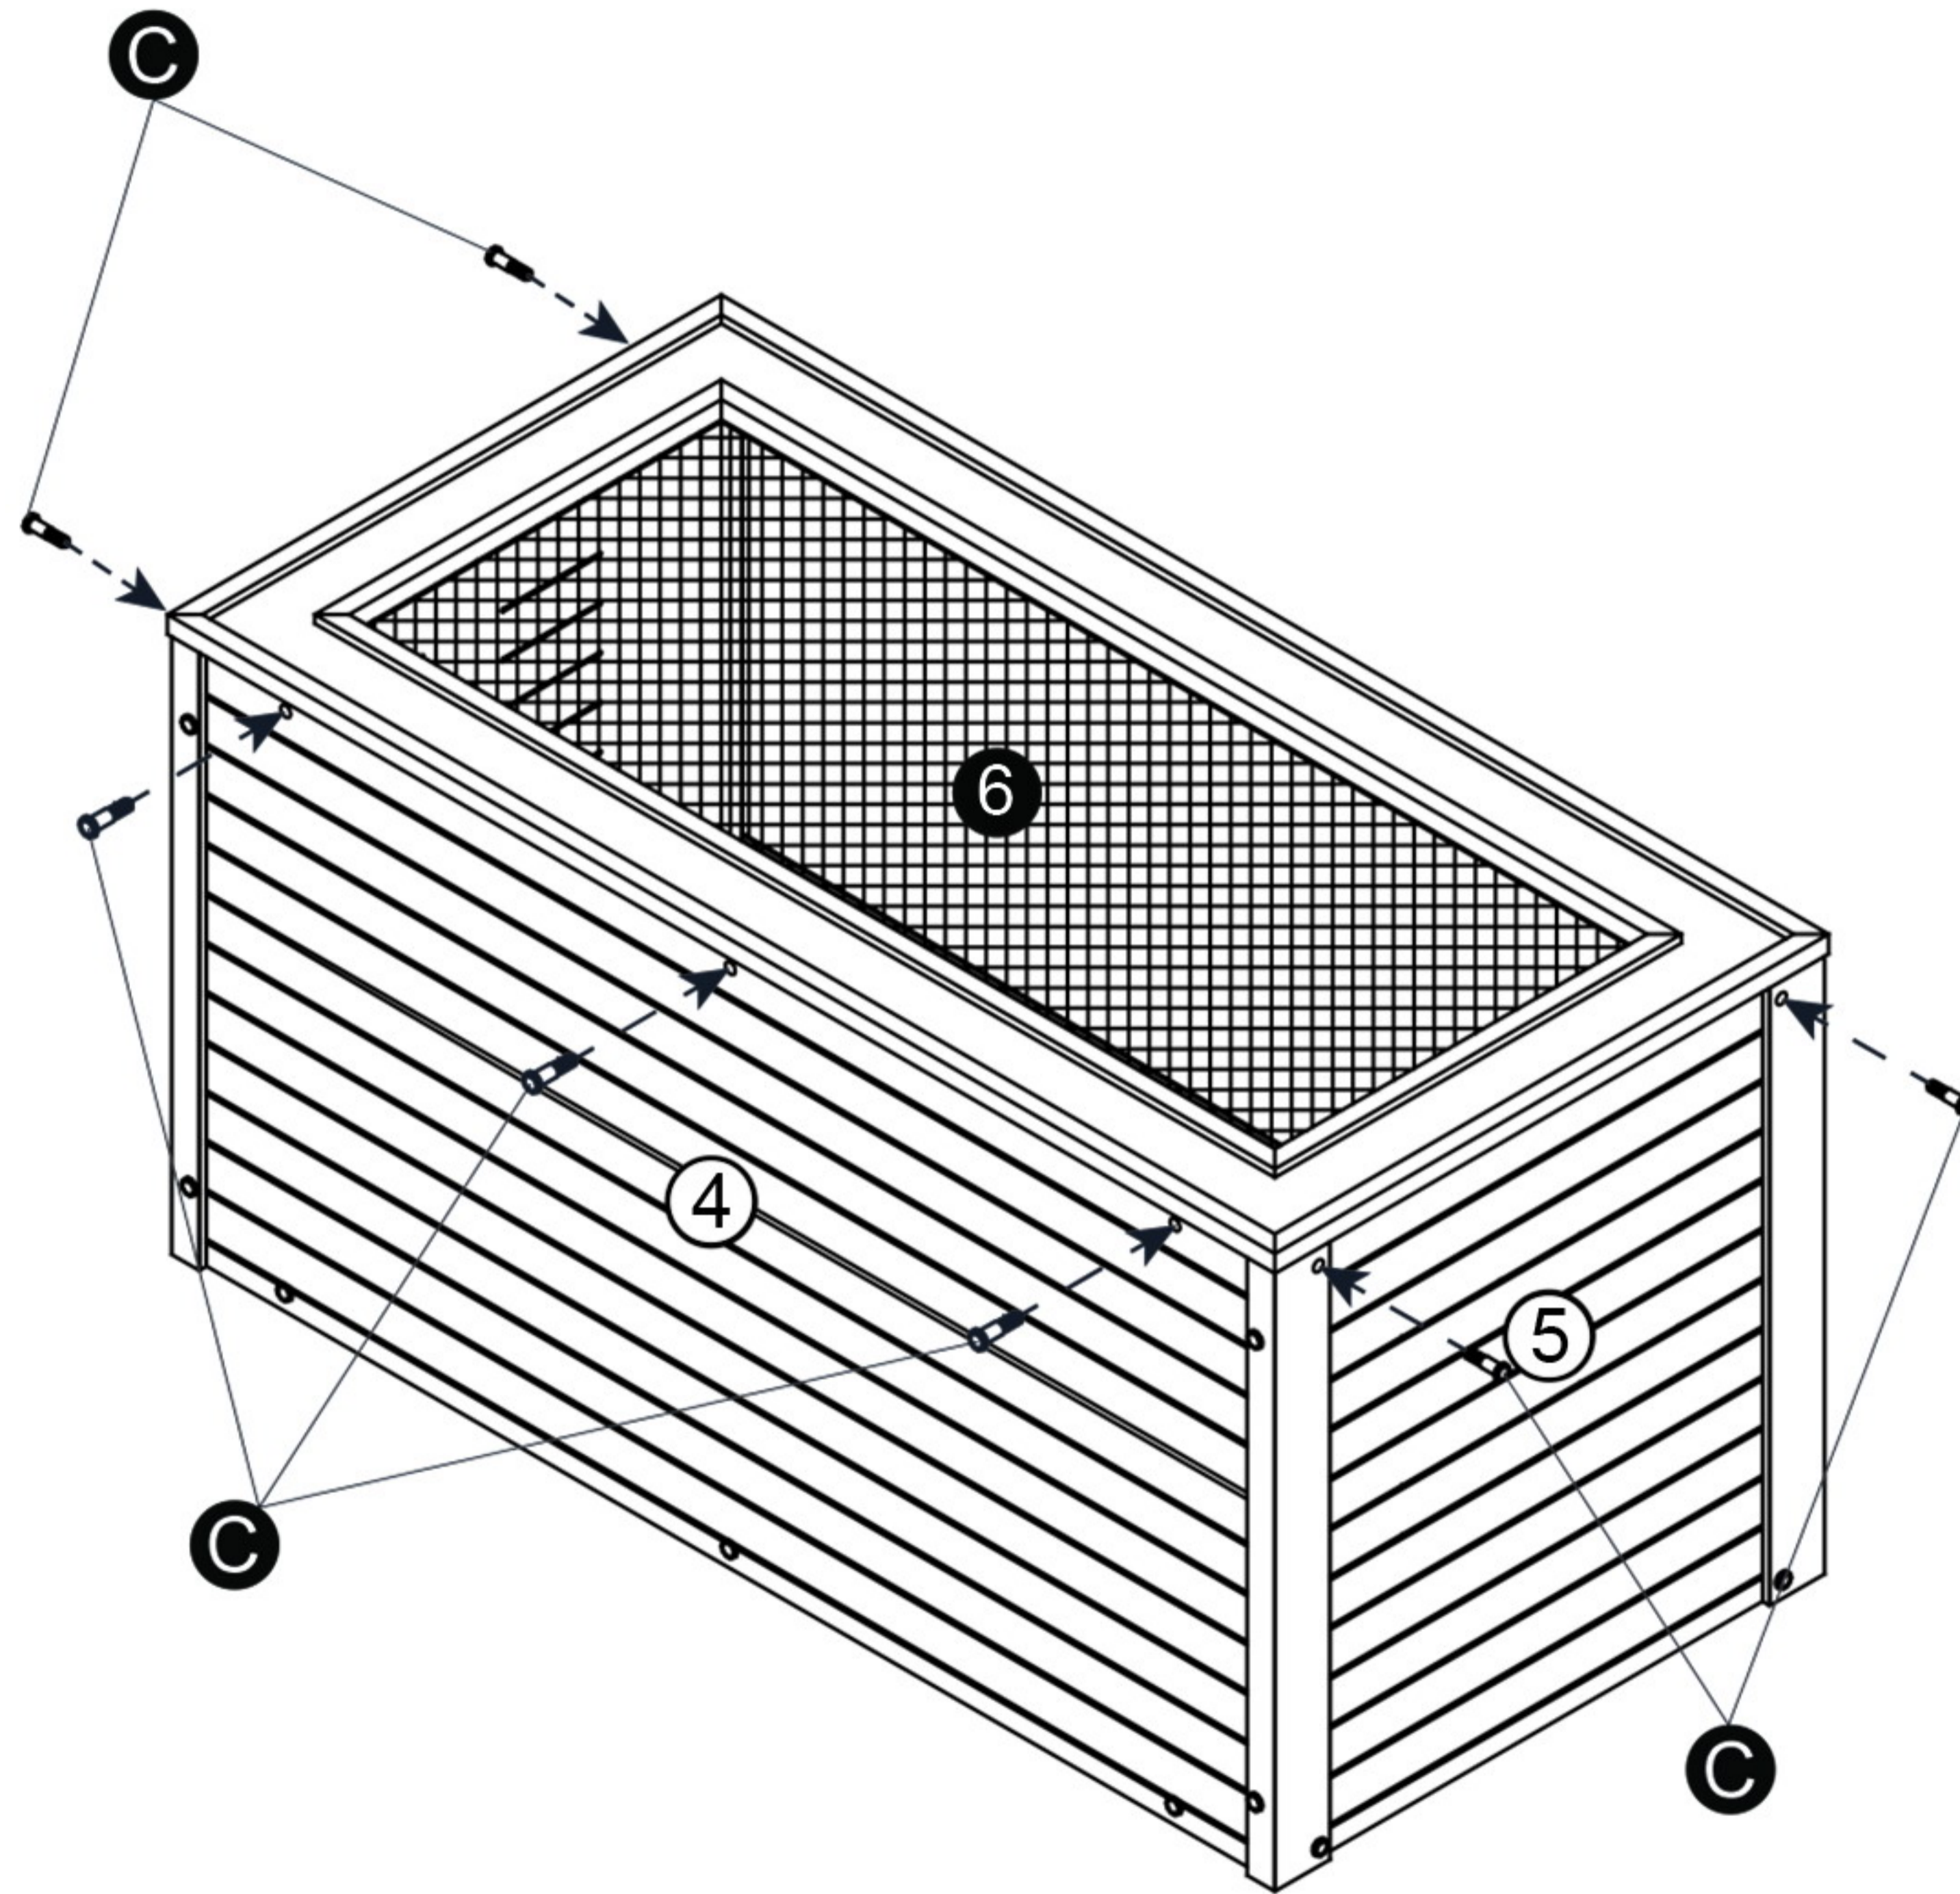

Ⓐ X 2

Ⓑ X 4
7/8" (2.2cm)

Ⓒ X 17
1 5/8" (4.2cm)

Ⓓ X 1

Ⓔ X 1

Ⓕ X 1
1 3/4" (4.5cm)

Ⓖ X 2

Ⓗ X 2
2 3/4" (6.8cm)

Ⓘ X 2

CAUTION! FIRE RISK

DO NOT place heat lamps directly on the ECOFLEX material.
Follow ALL safety instructions included with all lighting & heating accessories.

48" Mojave Reptile Lounge

ⓑ 7/8" (2.2cm)

ⓒ 1 5/8" (4.2cm)

Step 1 .

Step 2 .

Step 3 .

Step 4 .

Step 5 .

Step 6 .

Step 7 .