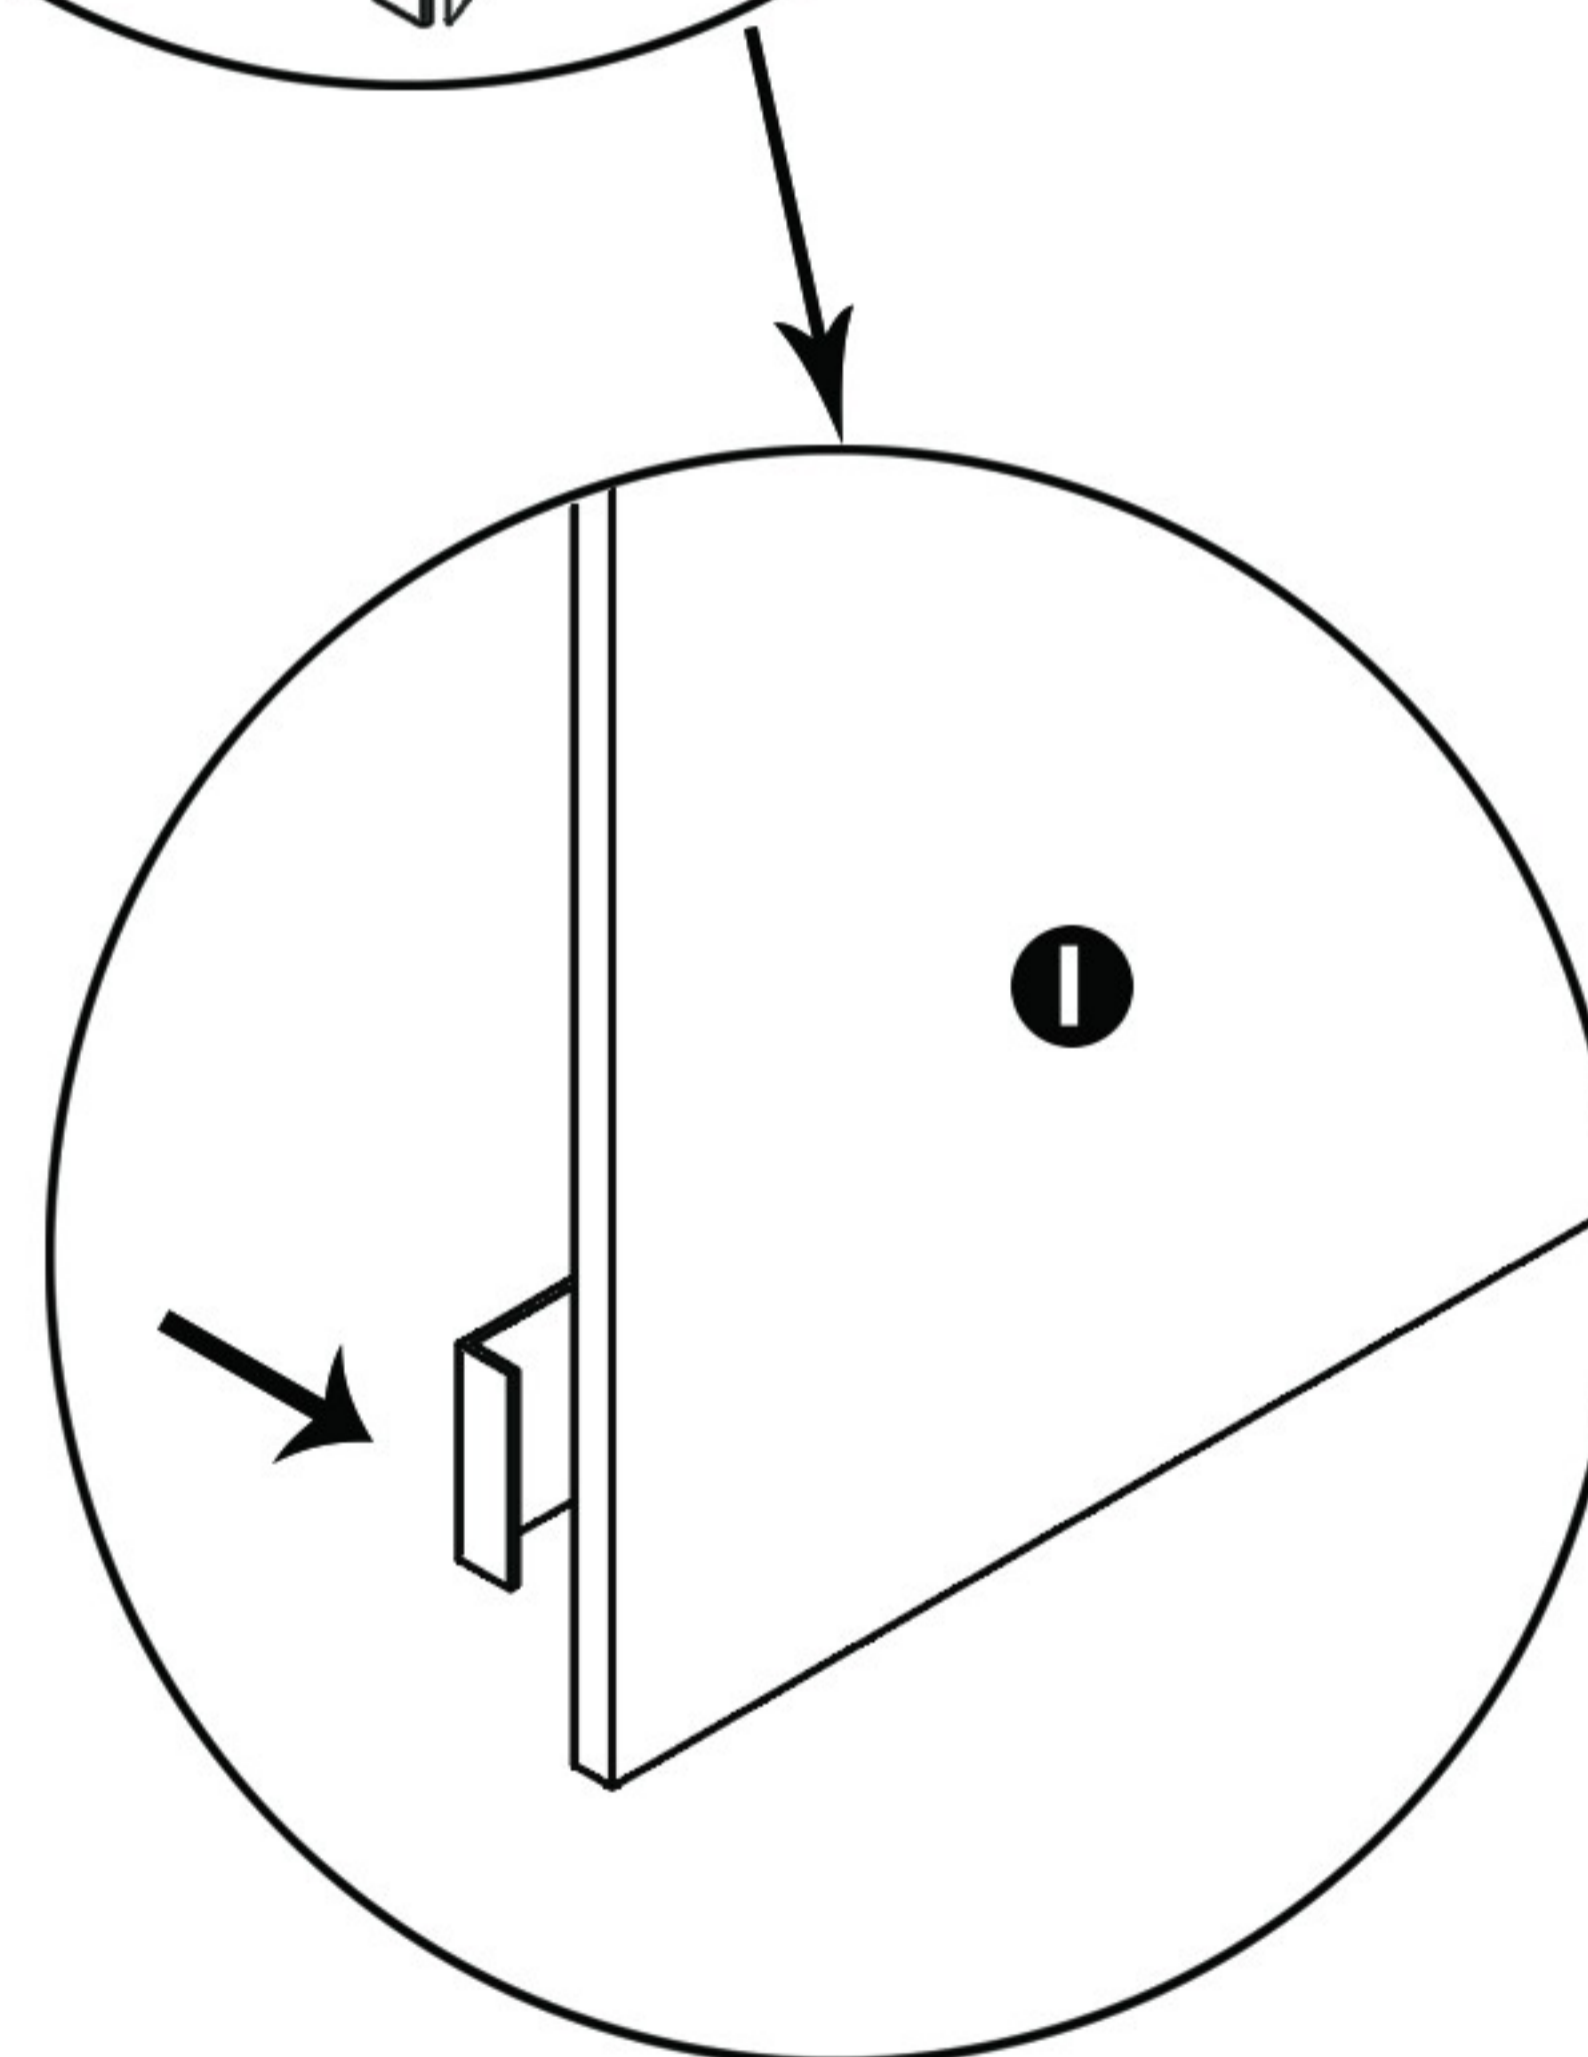

Ⓐ X 2

Ⓑ X 4
7/8" (2.2cm)

Ⓒ X 17
1 5/8" (4.2cm)

Ⓓ X 1

Ⓔ X 1

Ⓕ X 1
1 3/4" (4.5cm)

Ⓖ X 2

Ⓗ X 2
2 3/4" (6.8cm)

Ⓘ X 2

CAUTION! FIRE RISK

DO NOT place heat lamps directly on the ECOFLEX material.
Follow ALL safety instructions included with all lighting & heating accessories.

48" Mojave Reptile Lounge

ⓑ 7/8" (2.2cm)

ⓒ 1 5/8" (4.2cm)

Step 1 .

Step 2 .

Step 3 .

Step 4 .

Step 5 .

Step 6 .

Step 7 .