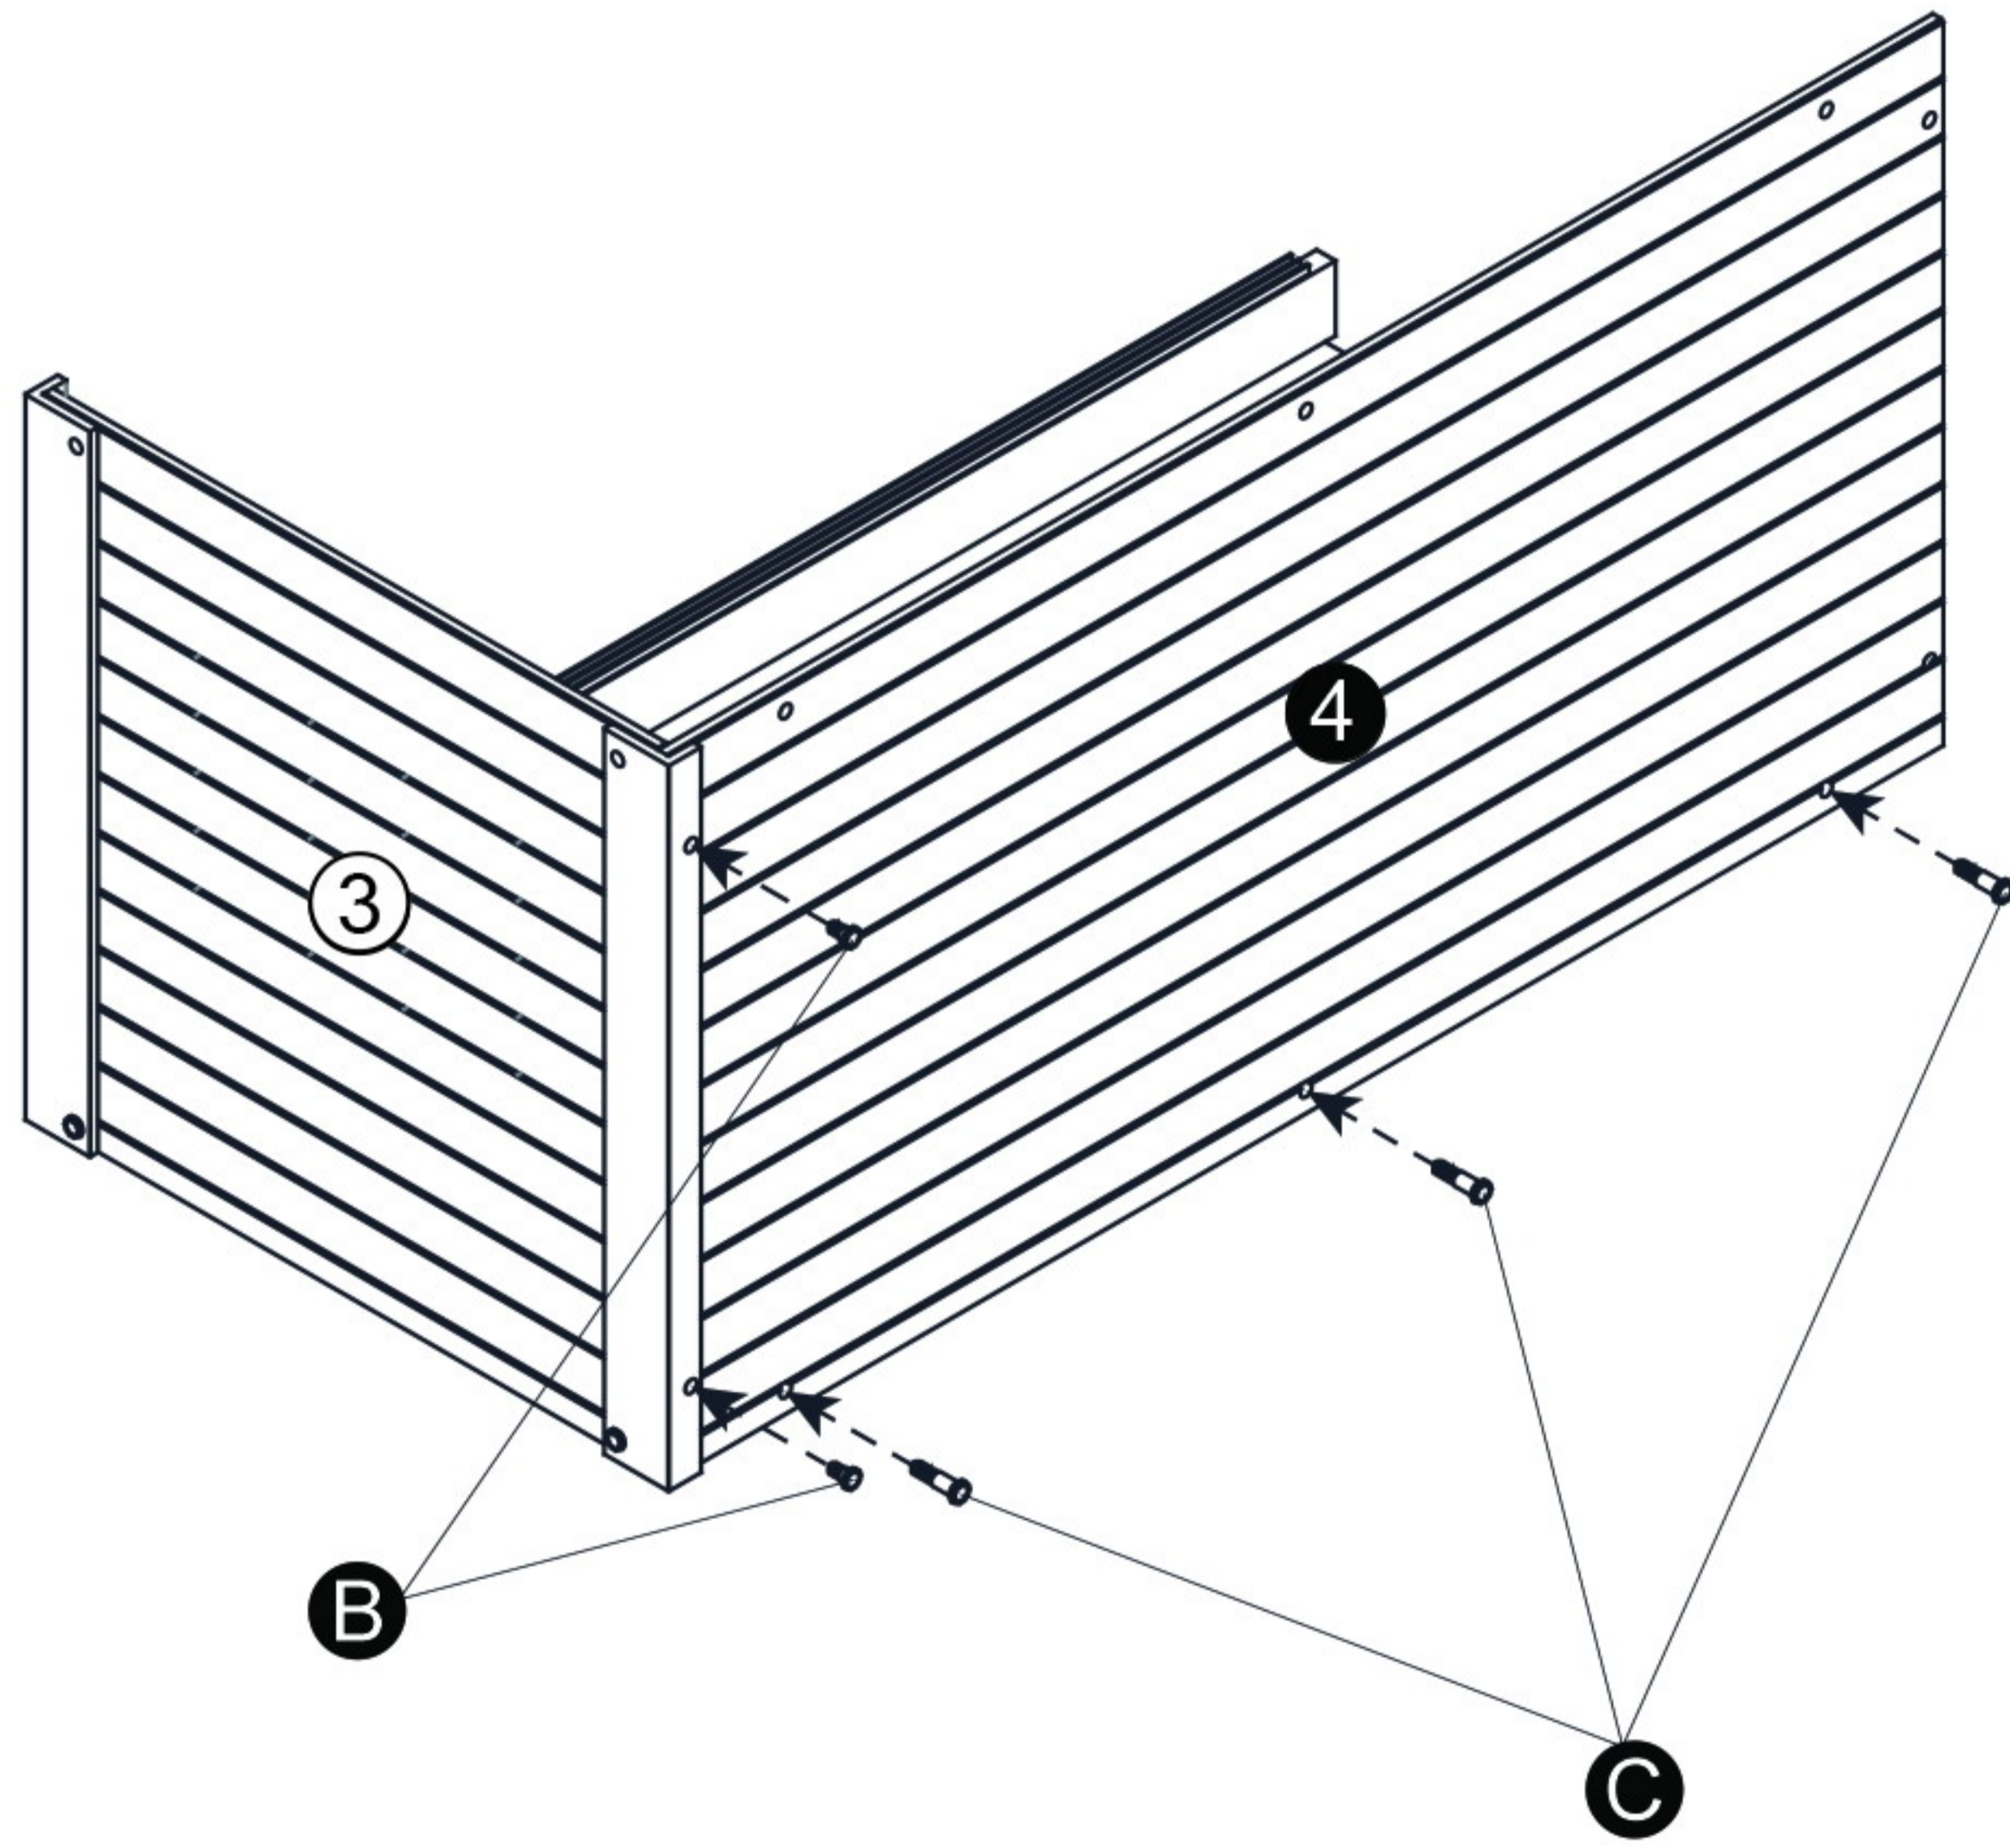

Ⓐ X 2

Ⓑ X 4
7/8" (2.2cm)

Ⓒ X 17
1 5/8" (4.2cm)

Ⓓ X 1

Ⓔ X 1

Ⓕ X 1
1 3/4" (4.5cm)

Ⓖ X 2

Ⓗ X 2
2 3/4" (6.8cm)

Ⓘ X 2

CAUTION! FIRE RISK

DO NOT place heat lamps directly on the ECOFLEX material.
Follow ALL safety instructions included with all lighting & heating accessories.

48" Mojave Reptile Lounge

ⓑ 7/8" (2.2cm)

ⓒ 1 5/8" (4.2cm)

Step 1 .

Step 2 .

Step 3 .

Step 4 .

Step 5 .

Step 6 .

Step 7 .