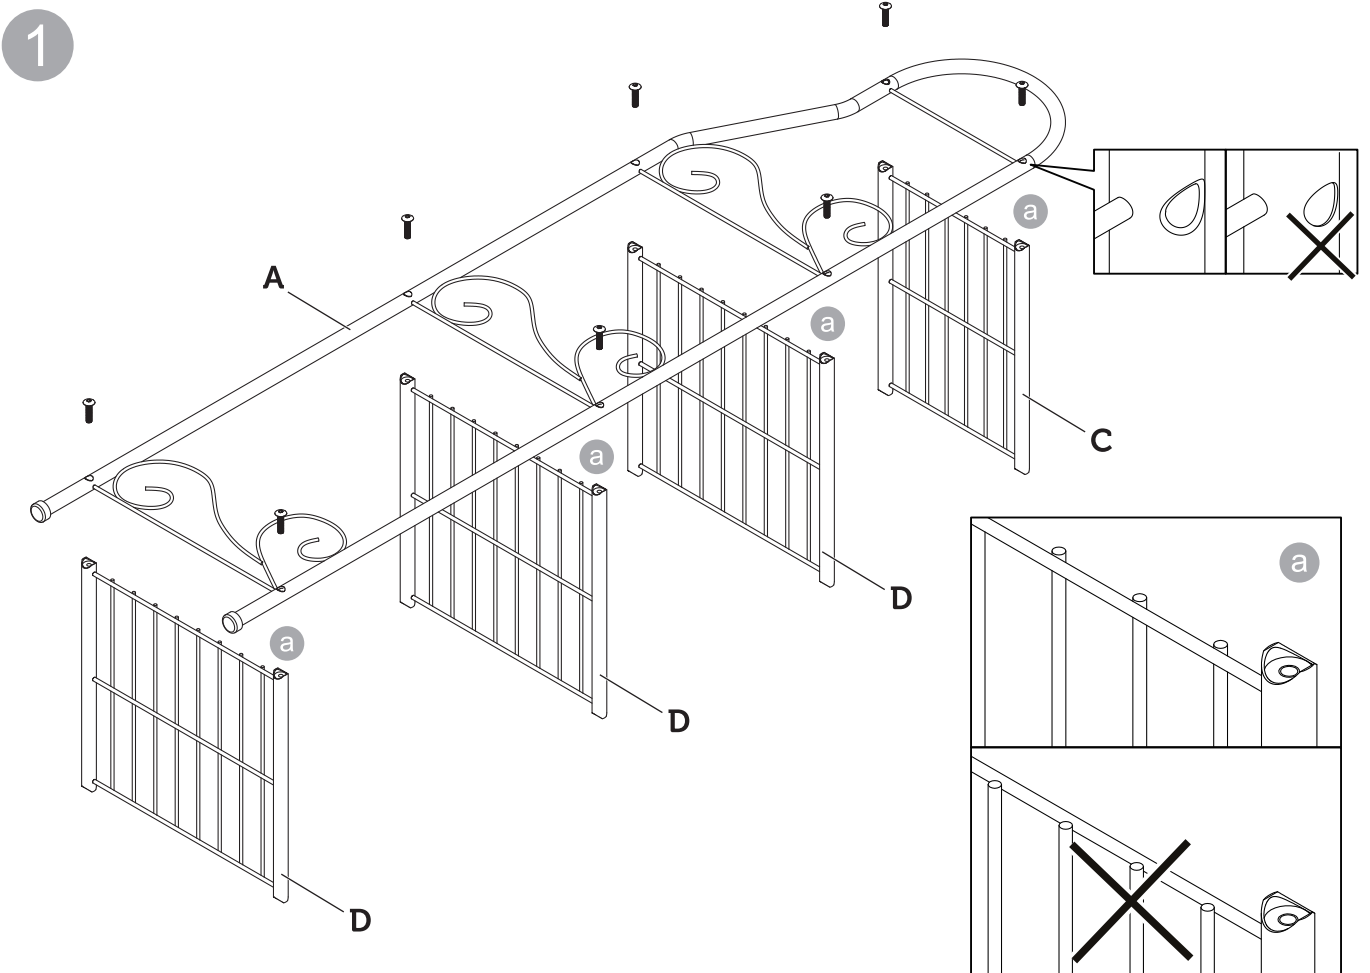

# Plant Stand 4 Shelf Slimline

**A x 1**

**B x 1**

300 x 226mm  
11.81 x 8.90in

**C x 1**

300 x 310mm  
11.81 x 12.20in

**D x 3**

**E x 16**

**F x 1**