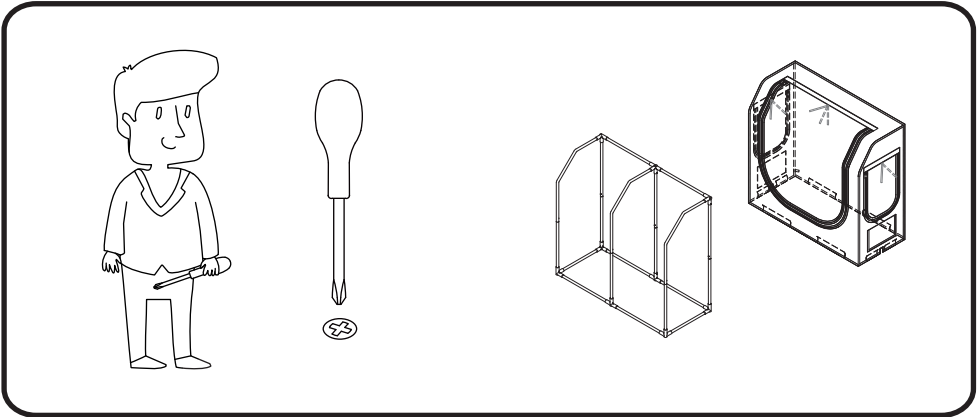

# Wall Hugger Small Greenhouse Multi Cover Kit

Visit [www.vegtrug.com](http://www.vegtrug.com) to see what you can grow

**VegTrug®**  
See what you can grow

**A x 2**

**B x 6**

**C x 3**

**D x 3**

**E x 6**

3

4

**1 Reinforced greenhouse cover**

Reinforced greenhouse cover for colder months

**2 Micro mesh cover**

Micro mesh cover for warmer months (insect protection)

**3 Micro mesh cover\***

Micro mesh cover for warmer months (insect protection)

\*Micro mesh covers on the sides are always closed

**4 Reinforced greenhouse cover**

Easy fill opening system when combined with VegTrug water reservoir (sold separately)