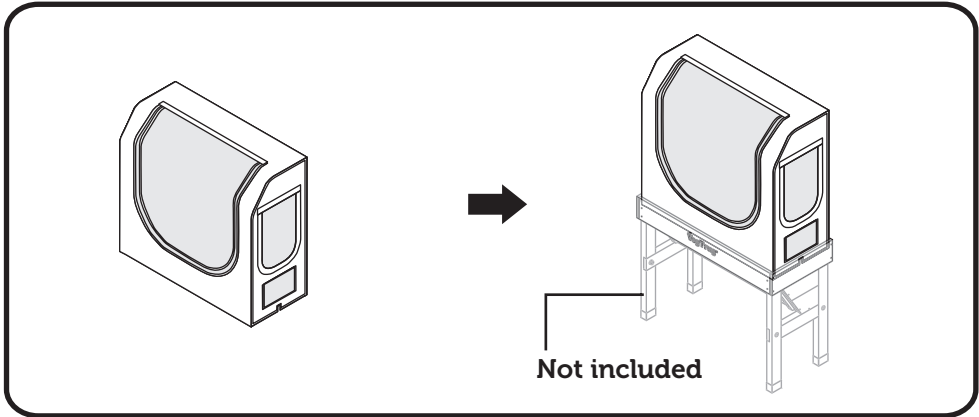

**F x 2**

**G x 1**

**H x 6**

**I x 2**

**J x 4**

**K x 1**

1

2

3

4

**1 Reinforced greenhouse cover**

Reinforced greenhouse cover for colder months

**2 Micro mesh cover**

Micro mesh cover for warmer months (insect protection)

**3 Micro mesh cover\***

Micro mesh cover for warmer months (insect protection)

\*Micro mesh covers on the sides are always closed

**4 Reinforced greenhouse cover**

Easy fill opening system when combined with VegTrug water reservoir (sold separately)