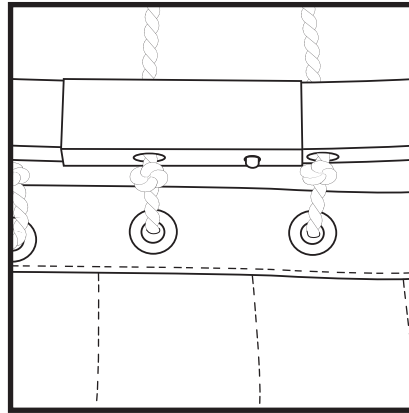

COLLAPSIBLE QUILTED WOODEN SPREADER BAR HAMMOCK

Read follow the care instructions. Save this document for future reference.

ASSEMBLY

- Align the center of the spreader bars.
- Press the spring button and carefully insert the wooden end into the metal bracket, as shown.

- Push the bars together until the spring button snaps through the hole in the metal bracket.

USE & CARE

- **SAFE USE:** Take your time getting in and out of the hammock. Any hammock may tip if your weight is not centered.
- **SUN EXPOSURE:** All fabrics will eventually fade and degrade from sun exposure. The less direct sunlight the hammock is exposed to, the longer the life of fabric and ropes will be.
- **CHILDREN:** Supervise children at all times while using this product. Do not allow children or pets to play in the hammock. Excessive swinging or rough play will damage the hammock and may cause injury.
- **INSPECT:** Before each use, inspect the ropes, fabric and spreader bar for wear or weakness.
- **STORAGE:** Store indoors, in a dry location during inclement weather, winter, and when it will not be used for an extended time. Ensure it is completely dry before storing to prevent mold and mildew growth.