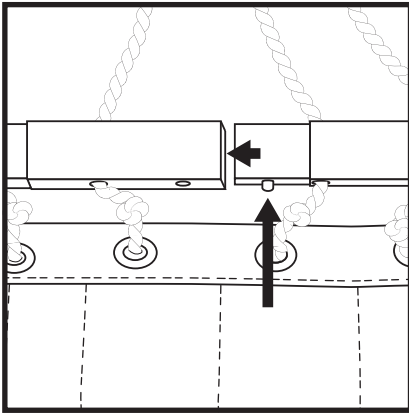

COLLAPSIBLE QUILTED WOODEN SPREADER BAR HAMMOCK

Read follow the care instructions. Save this document for future reference.

ASSEMBLY

- Align the center of the spreader bars.
- Press the spring button and carefully insert the wooden end into the metal bracket, as shown.

- Push the bars together until the spring button snaps through the hole in the metal bracket.

USE & CARE

- **SAFE USE:** Take your time getting in and out of the hammock. Any hammock may tip if your weight is not centered.
- **SUN EXPOSURE:** All fabrics will eventually fade and degrade from sun exposure. The less direct sunlight the hammock is exposed to, the longer the life of fabric and ropes will be.
- **CHILDREN:** Supervise children at all times while using this product. Do not allow children or pets to play in the hammock. Excessive swinging or rough play will damage the hammock and may cause injury.
- **INSPECT:** Before each use, inspect the ropes, fabric and spreader bar for wear or weakness.
- **STORAGE:** Store indoors, in a dry location during inclement weather, winter, and when it will not be used for an extended time. Ensure it is completely dry before storing to prevent mold and mildew growth.