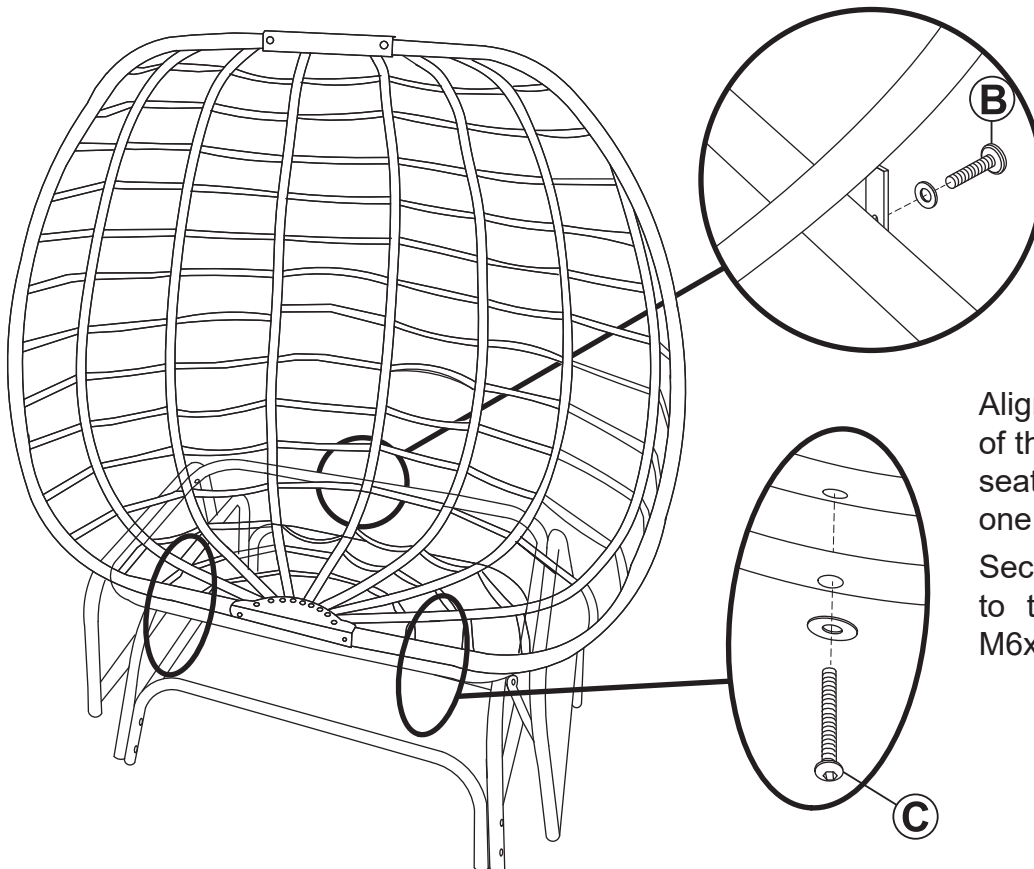

N: 1

Lay two Brackets (M) inside the side legs. Position the bracket so the crossbar is on the bottom and loosely secure each bracket to the outside of the side legs using two M6x45mm Bolt Sets (C).

Then, ensuring the 'front' side of components are facing the same directions, secure the glider frame to the outside of the brackets using four M6x45mm Bolt Sets (C).

Secure Glider Frame Bar (N) to the bottom, center of the glider frames using two M6x45mm Bolt Sets (C).

Finish tightening all hardware from all steps.

STEP 5

B: 1

C: 2

Align the metal tab on the back of the chair with the back of the seat frame and secure using one M6x18mm Bolt Set (B).