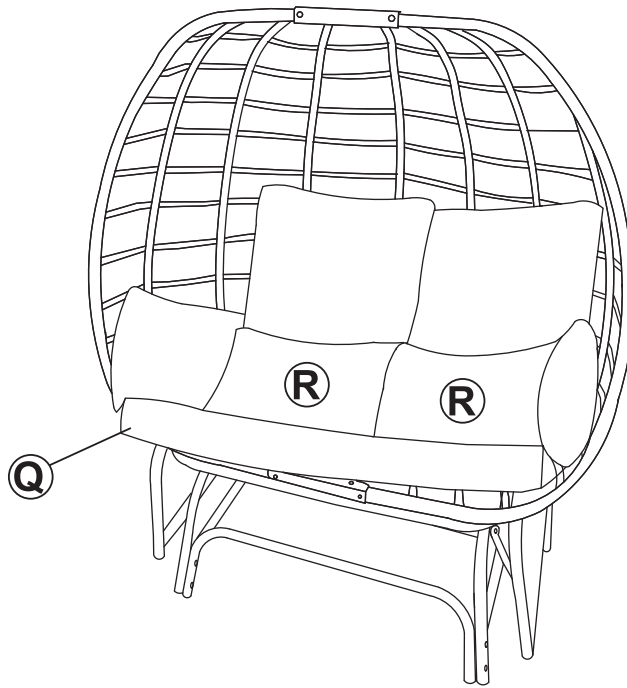

Secure Glider Frame Bar (N) to the bottom, center of the glider frames using two M6x45mm Bolt Sets (C).

Finish tightening all hardware from all steps.

STEP 5

B: 1

C: 2

Align the metal tab on the back of the chair with the back of the seat frame and secure using one M6x18mm Bolt Set (B).

Secure the front of the chair to the seat frame using two M6x45mm Bolt Sets (C).

STEP 6

Q: 1

R: 1

Place Seat Cushion Set (Q) and Throw Pillows (R) in the chair.

Care & Maintenance

SAFE USE: Do not stand on the chair. Only use on a flat, level surface.