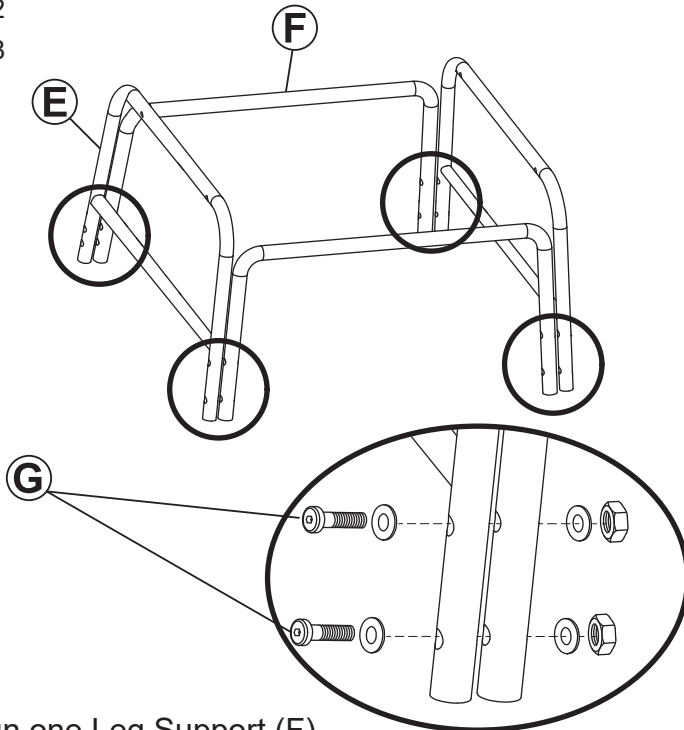

ASSEMBLY

! IMPORTANT: Lock nuts must be installed with the nylon insert on the outside. Hand-tighten the nut until you feel resistance, which is caused by the nylon insert. Tools are required to fully tighten lock nuts, failure to properly tighten the lock nuts may result in product malfunction or personal injury.

STEP 1

A: 1
B: 4

Unfold Egg Chair (A) and secure it using two M6x18mm Bolt Sets (B), as shown.

STEP 2

E: 2
F: 2
G: 8

IMPORTANT: The front and back of the side legs are angled differently, ensure they are assembled in the correct directions.

Align one Leg Support (F) with the front sides of two Side Legs (E) and loosely secure using four M6x60mm Bolt Sets (G).

Repeat to secure the remaining leg support to the back of the side legs.

STEP 3

D: 4
H: 1
I: 2

N: 1

Lay two Brackets (M) inside the side legs. Position the bracket so the crossbar is on the bottom and loosely secure each bracket to the outside of the side legs using two M6x45mm Bolt Sets (C).

Then, ensuring the 'front' side of components are facing the same directions, secure the glider frame to the outside of the brackets using four M6x45mm Bolt Sets (C).