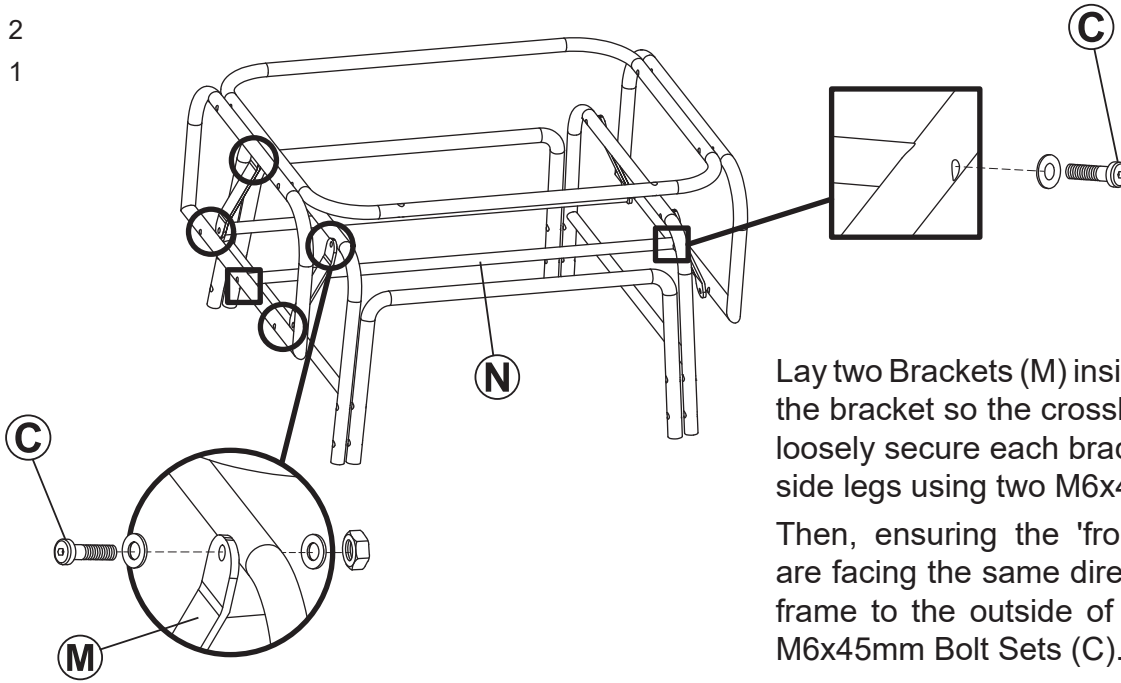

IMPORTANT: Ensure the front and back of the glider frames are assembled in the correct direction.

Loosely secure two Glider Frames (I) to Seat Frame (H) using four M8x60mm Bolt Sets (D).

STEP 4

C: 10

M: 2

N: 1

Lay two Brackets (M) inside the side legs. Position the bracket so the crossbar is on the bottom and loosely secure each bracket to the outside of the side legs using two M6x45mm Bolt Sets (C).

Then, ensuring the 'front' side of components are facing the same directions, secure the glider frame to the outside of the brackets using four M6x45mm Bolt Sets (C).