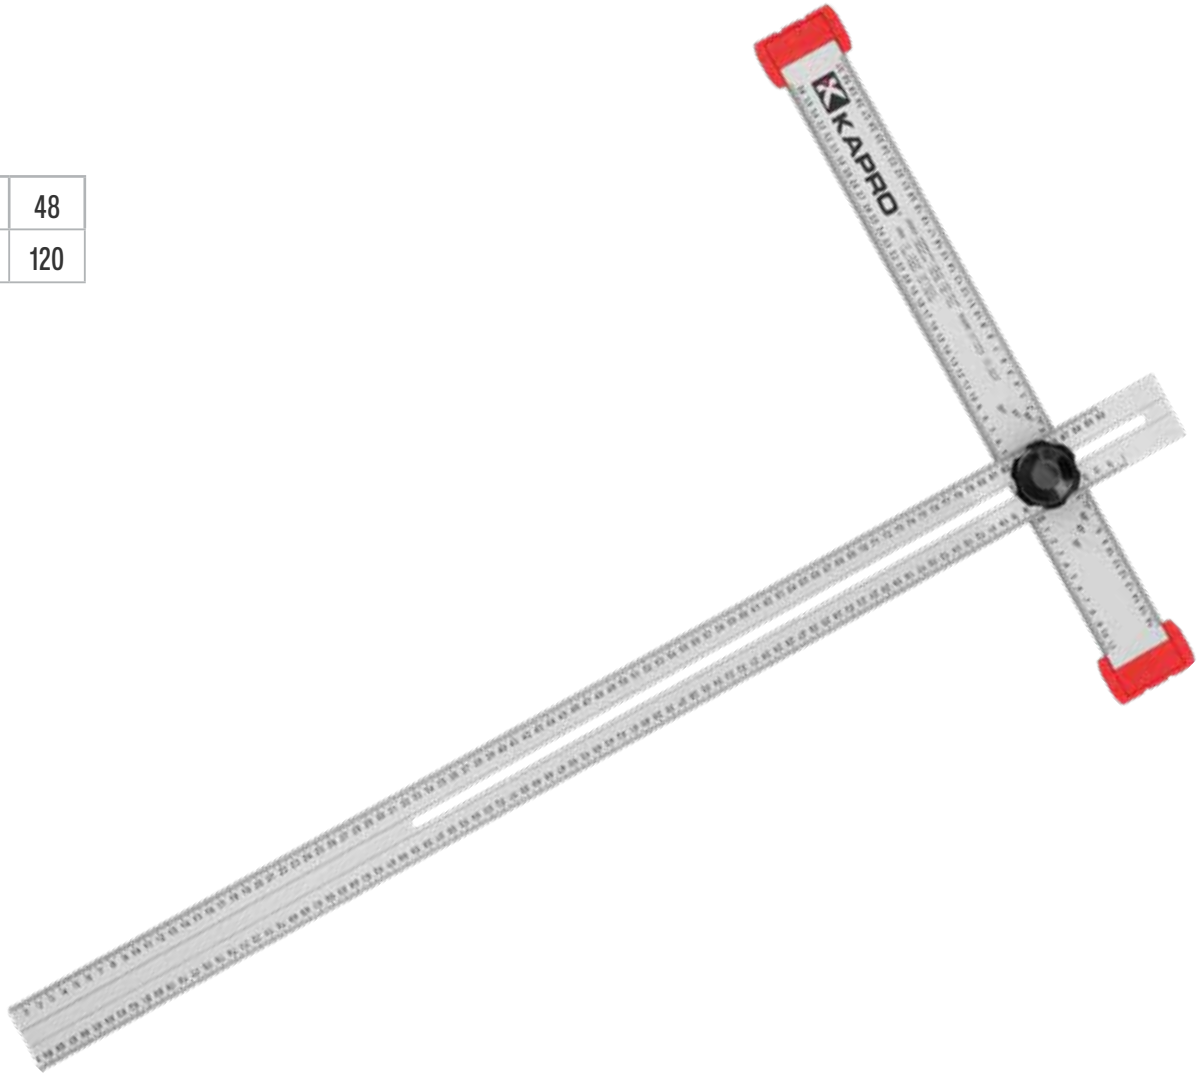

In	36	48
cm	90	120

FEATURES

- Anodized aluminum finish
- Sliding head adjusts to any angle
- Folds for easy storage
- ABS end caps with ledge
- Double-edge, heavy-duty blade
- Durable printed scale
- Etched angle markings
- Strong screw lock